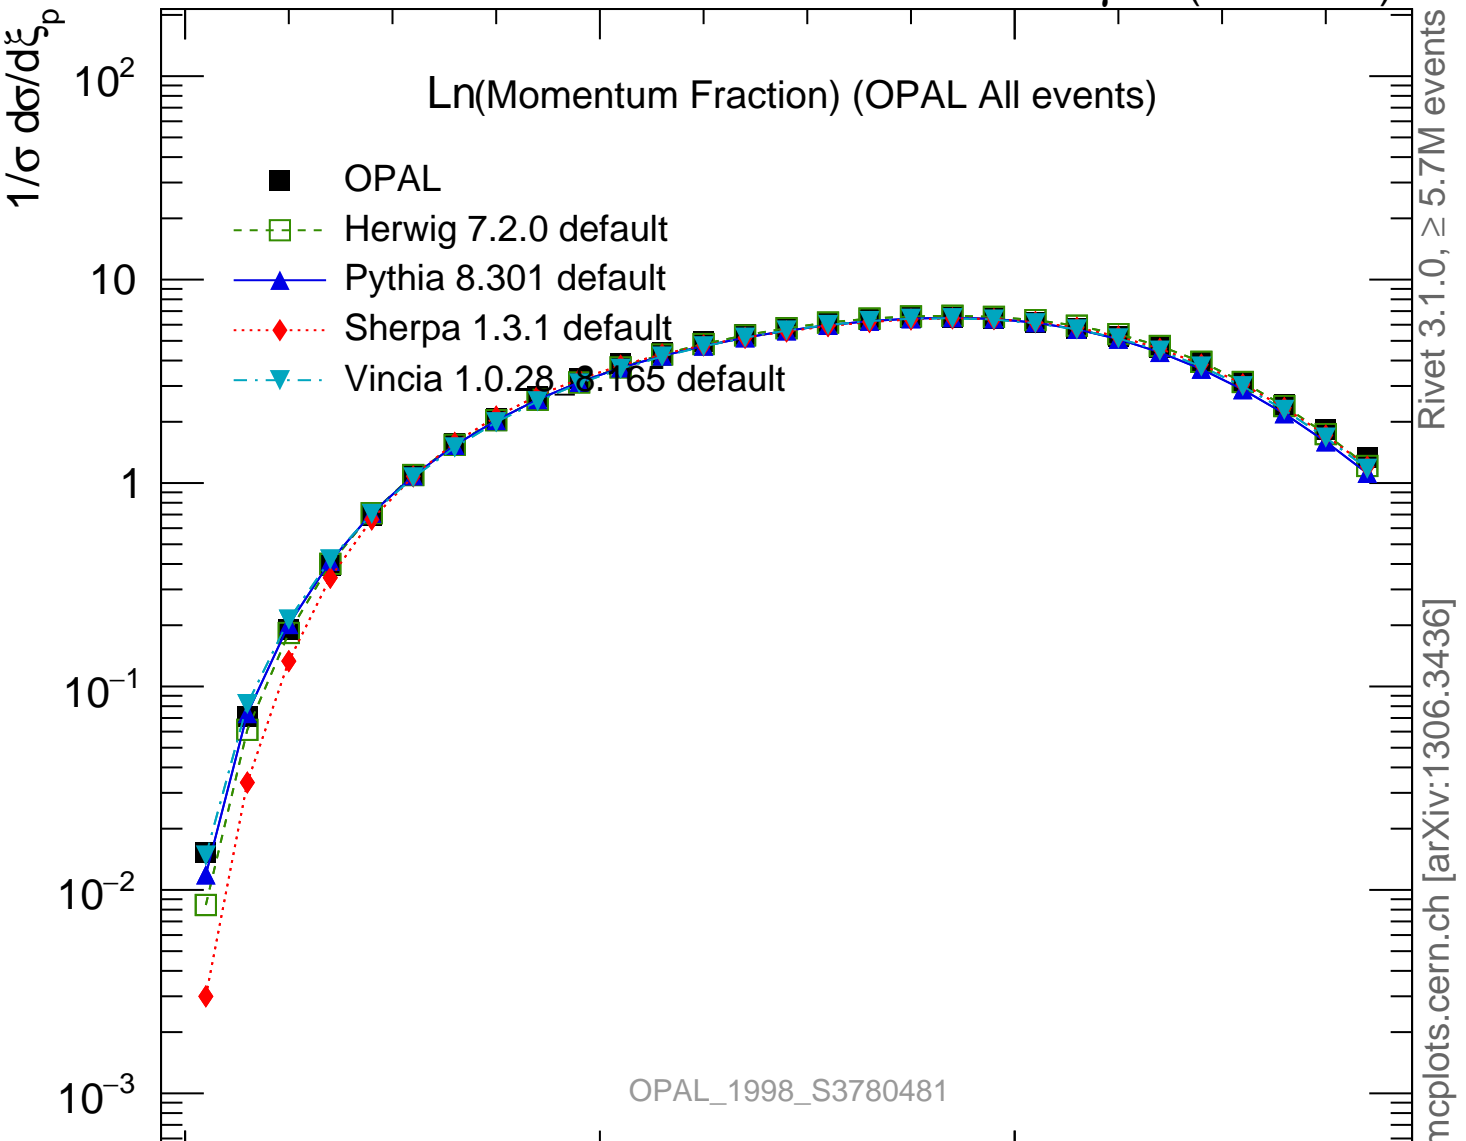

Ln(Momentum Fraction) (OPAL All events)

Rivet 3.1.0, $\geq 5.7M$ events
mcplots.cern.ch [arXiv:1306.3436]