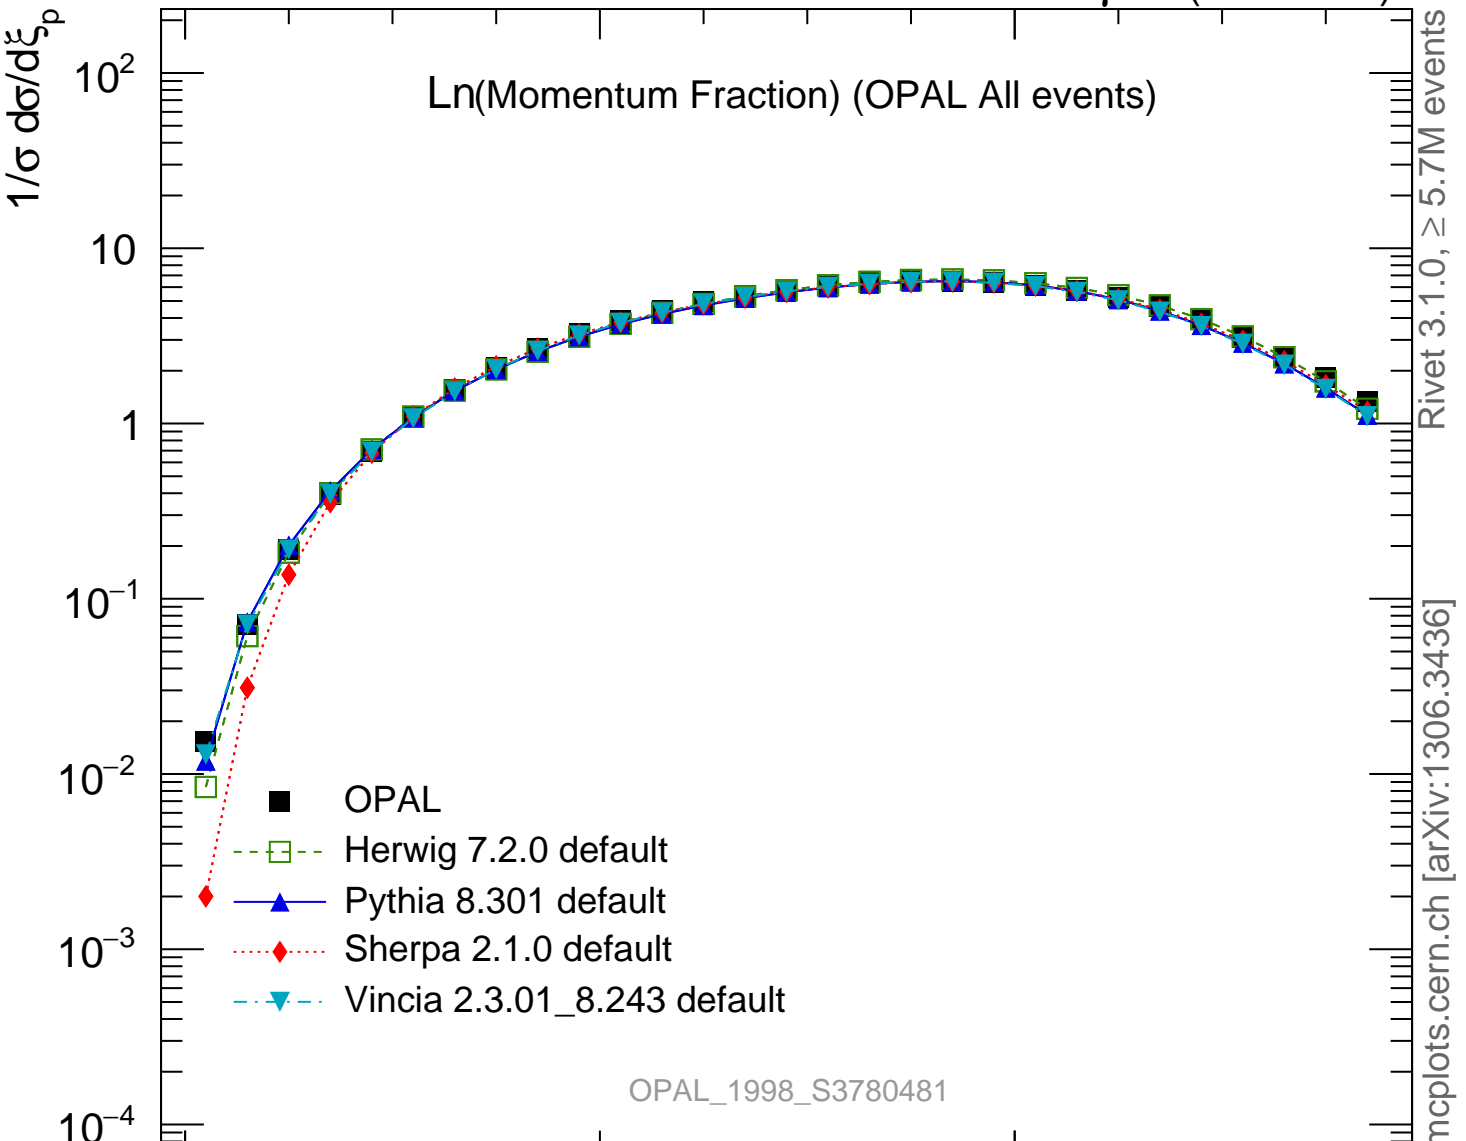

Ln(Momentum Fraction) (OPAL All events)

Rivet 3.1.0, $\geq 5.7M$ events
mcplots.cern.ch [arXiv:1306.3436]