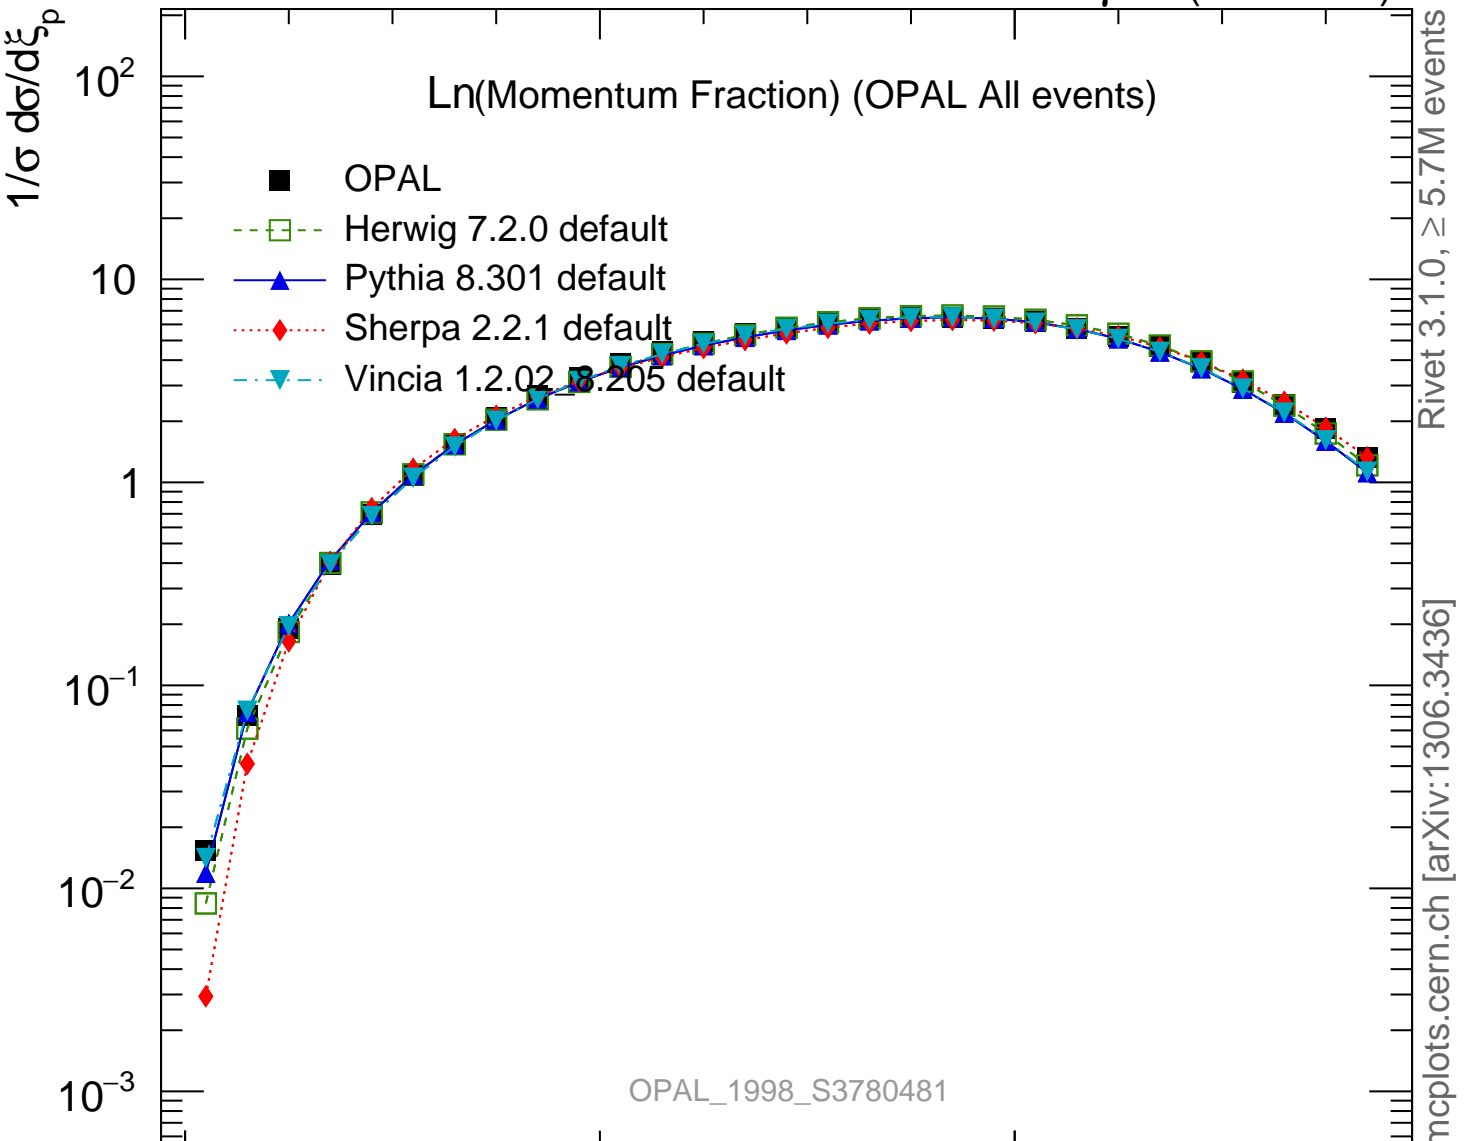

Ln(Momentum Fraction) (OPAL All events)

Rivet 3.1.0, $\geq 5.7M$ events
mcplots.cern.ch [arXiv:1306.3436]