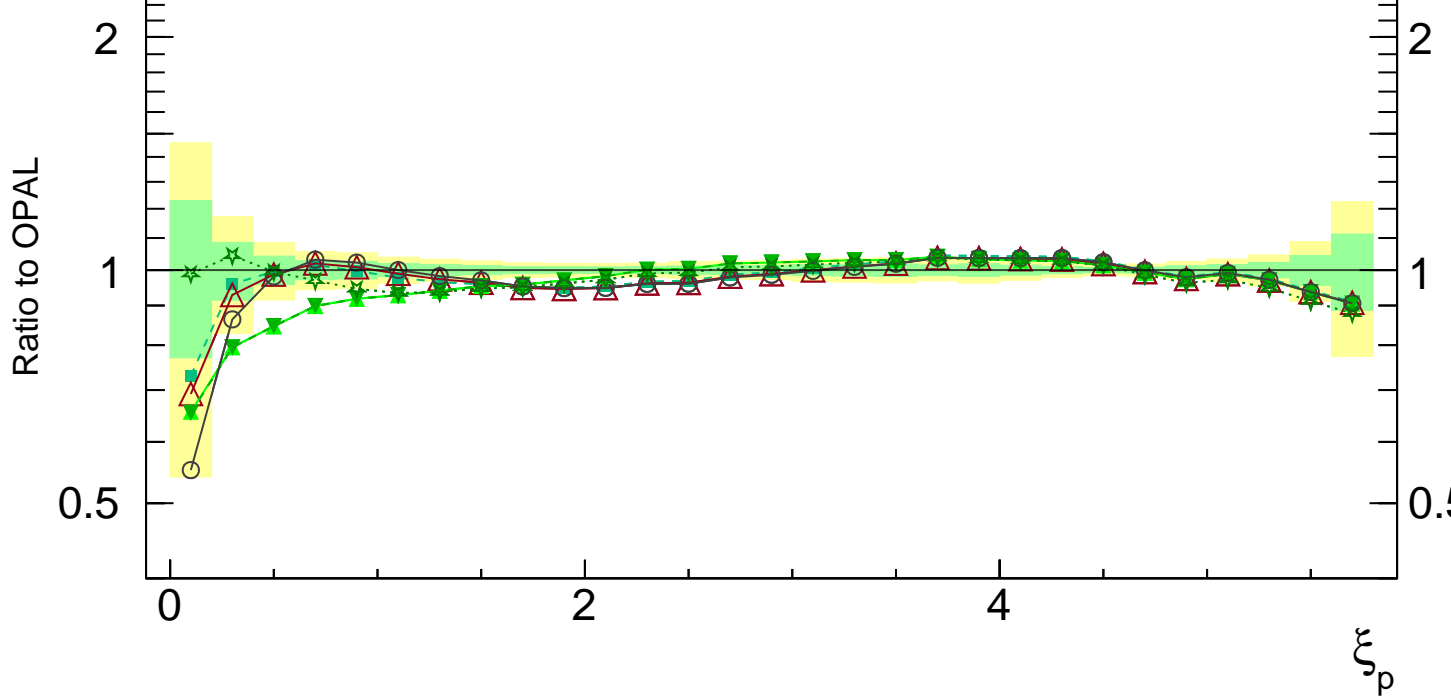

Ln(Momentum Fraction) (OPAL All events)

OPAL\_1998\_S3780481

Rivet 3.1.0, ≥ 14M events  
mcplots.cern.ch [arXiv:1306.3436]