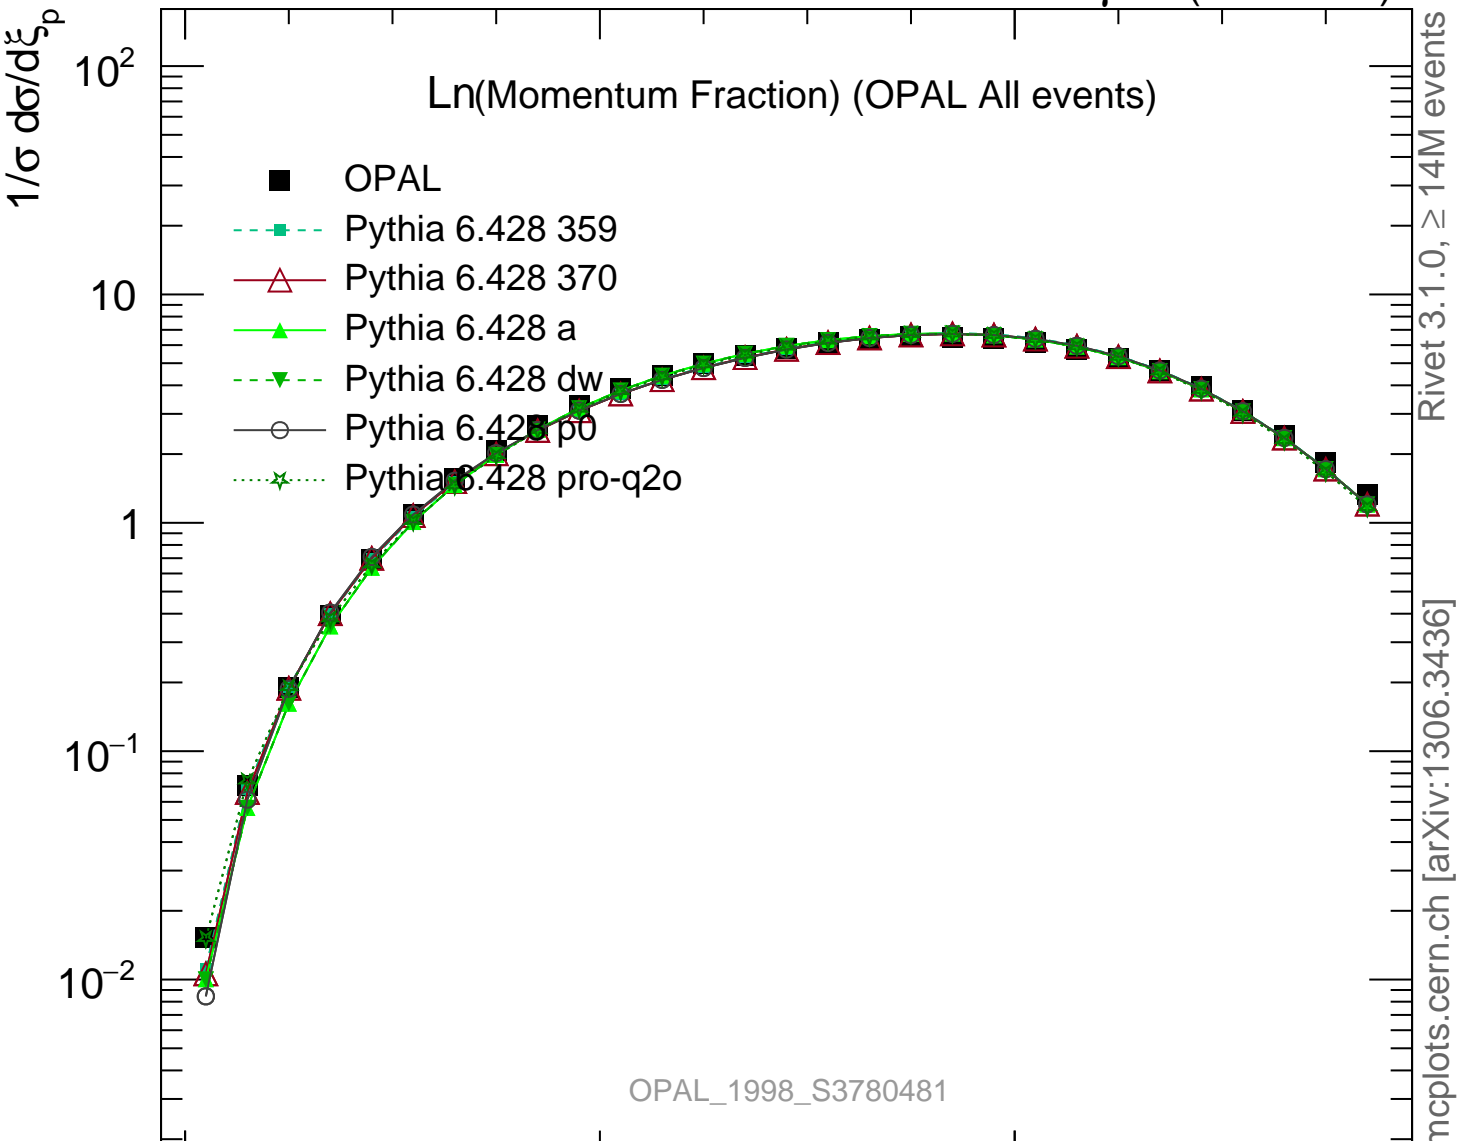

Ln(Momentum Fraction) (OPAL All events)

OPAL\_1998\_S3780481

Rivet 3.1.0, ≥ 14M events  
mcplots.cern.ch [arXiv:1306.3436]