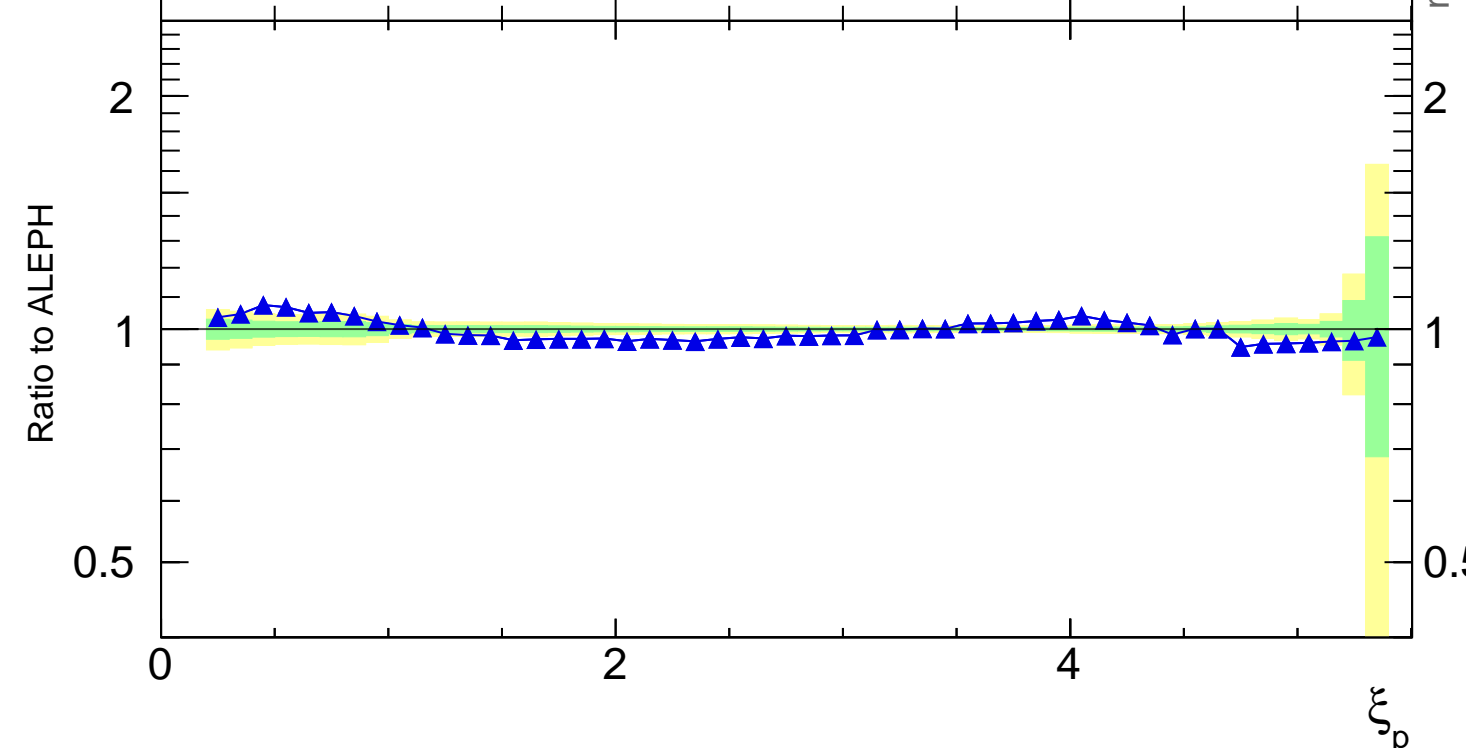

91 GeV ee

$\gamma^*/Z$  (Hadronic)

Ln(Momentum Fraction) (charged)

- ALEPH
- ▲ Pythia 8.130.p1 default

Rivet 3.1.0, 7.2M events