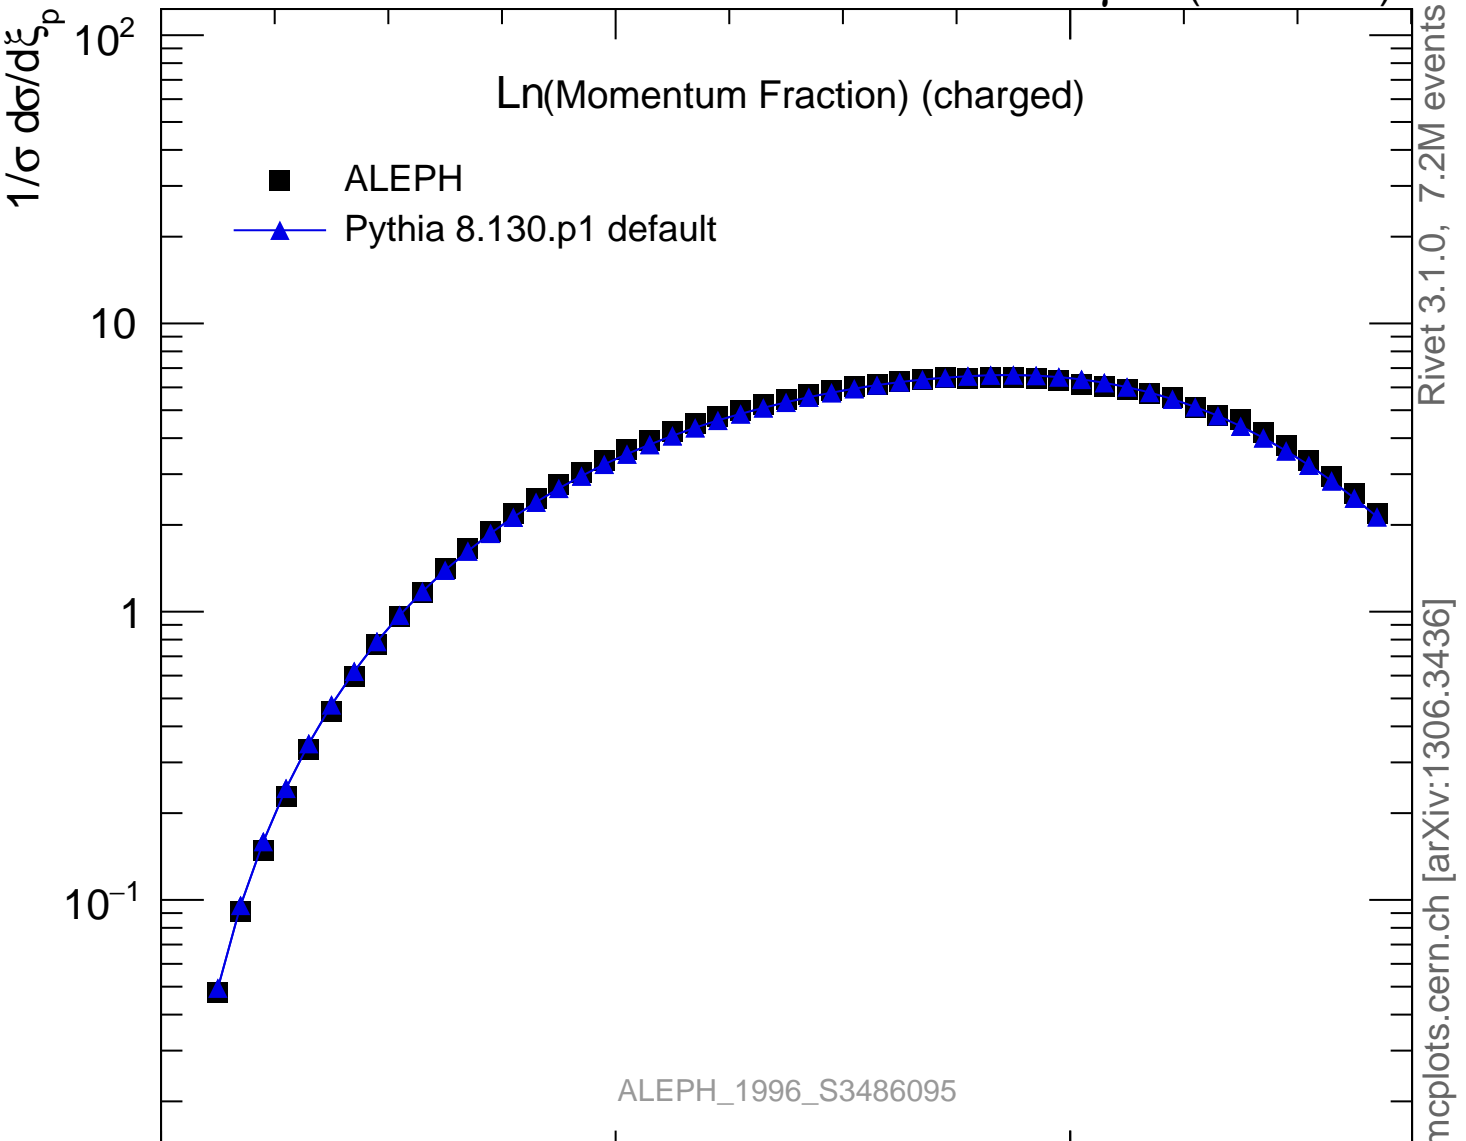

91 GeV ee

$\gamma^*/Z$  (Hadronic)

Ln(Momentum Fraction) (charged)

- ALEPH
- ▲ Pythia 8.130.p1 default

Rivet 3.1.0, 7.2M events