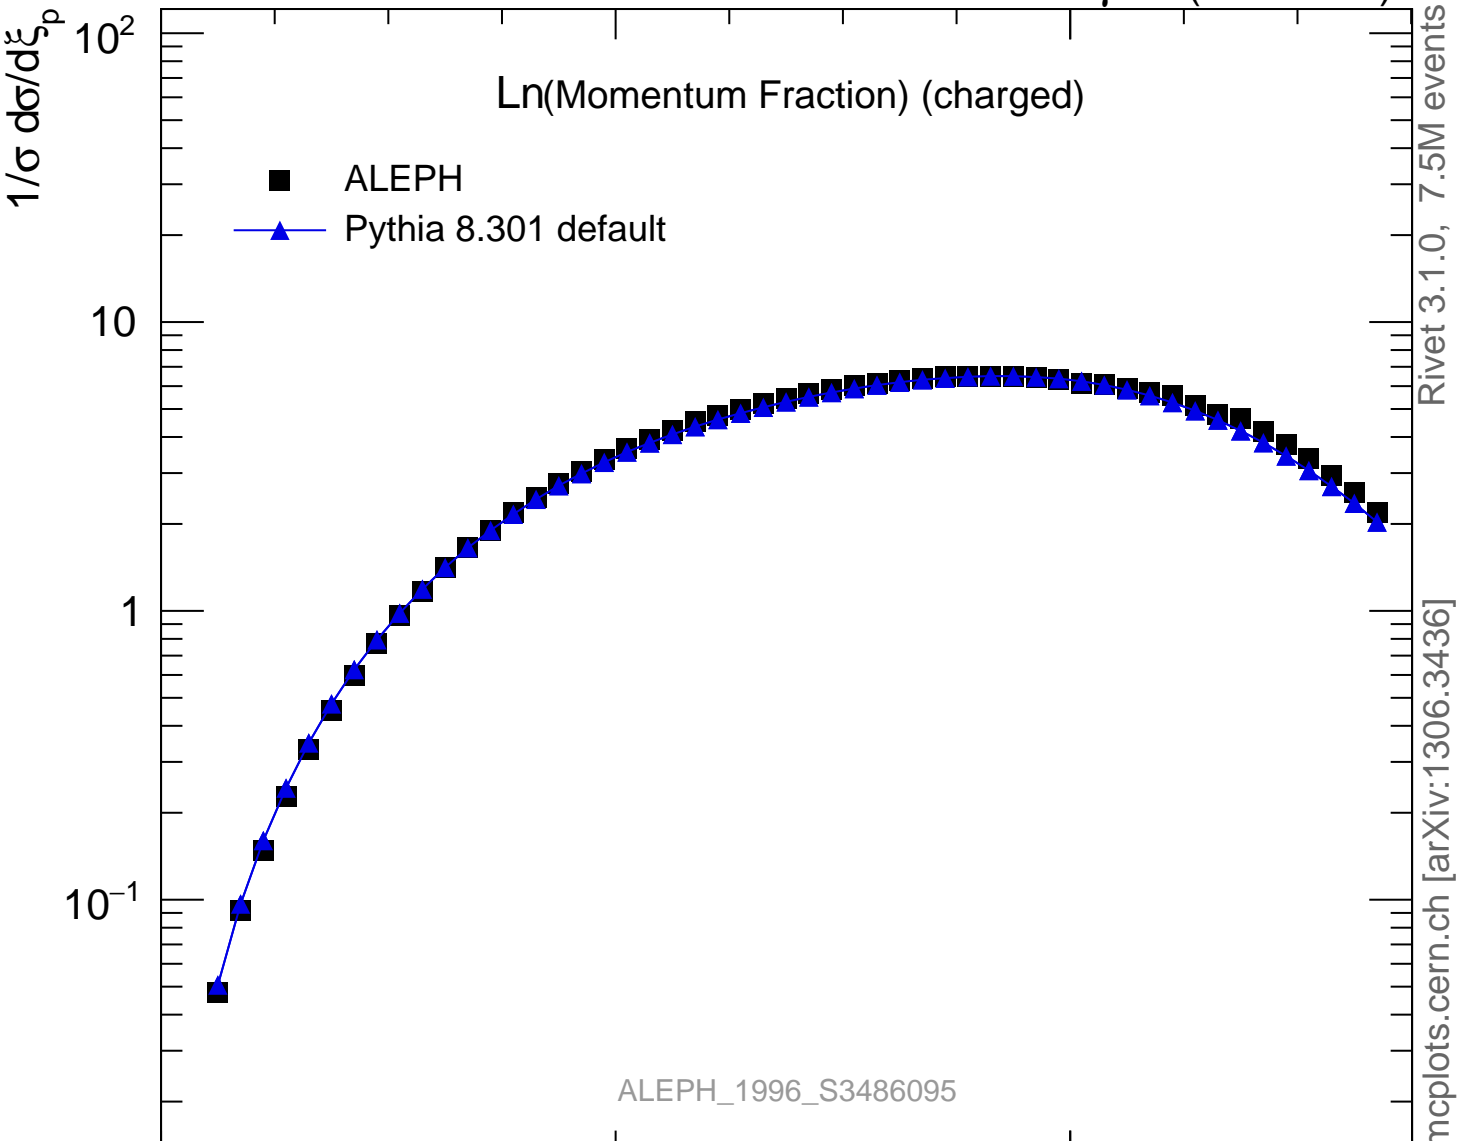

Ln(Momentum Fraction) (charged)

ALEPH\_1996\_S3486095