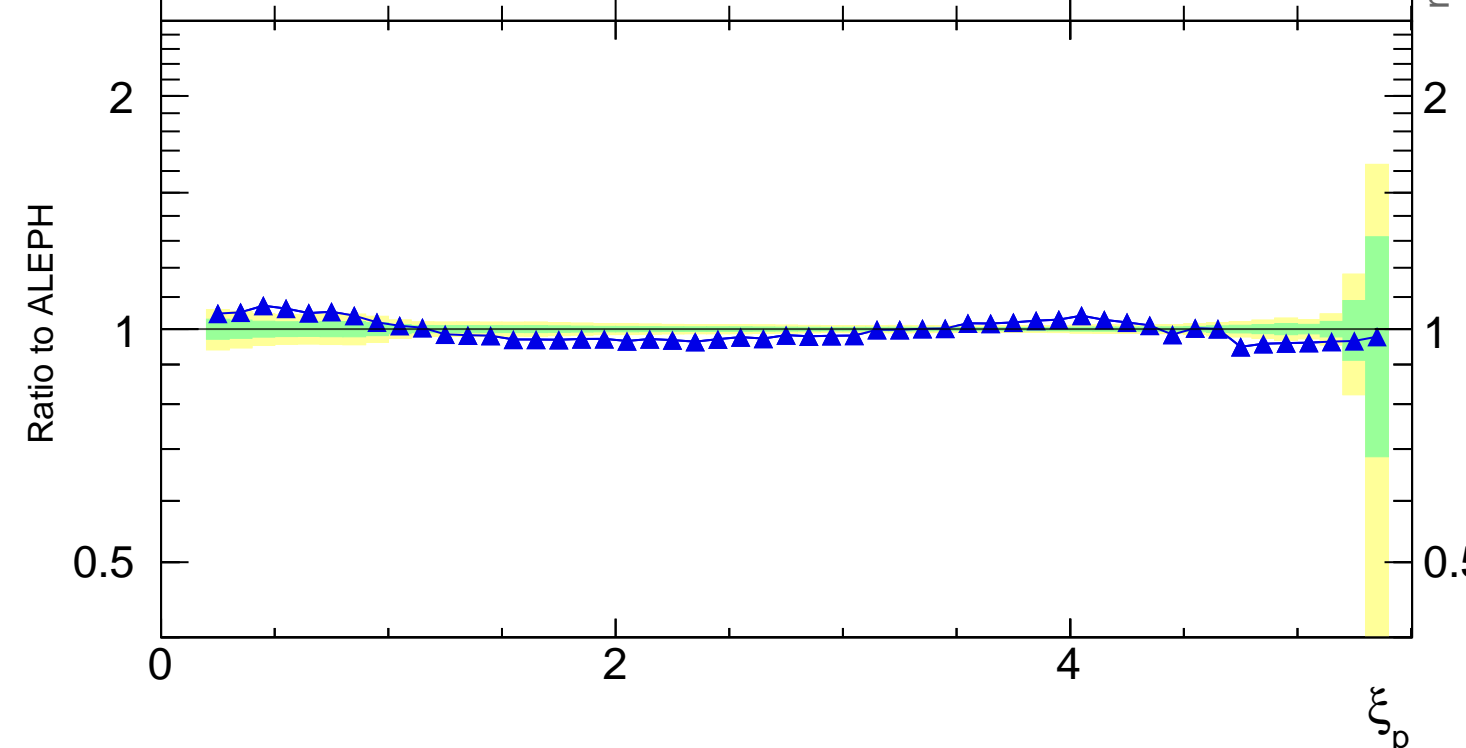

91 GeV ee

γ^*/Z (Hadronic)

Ln(Momentum Fraction) (charged)

- ALEPH
- ▲ Pythia 8.150 default

Rivet 3.1.0, 7.3M events