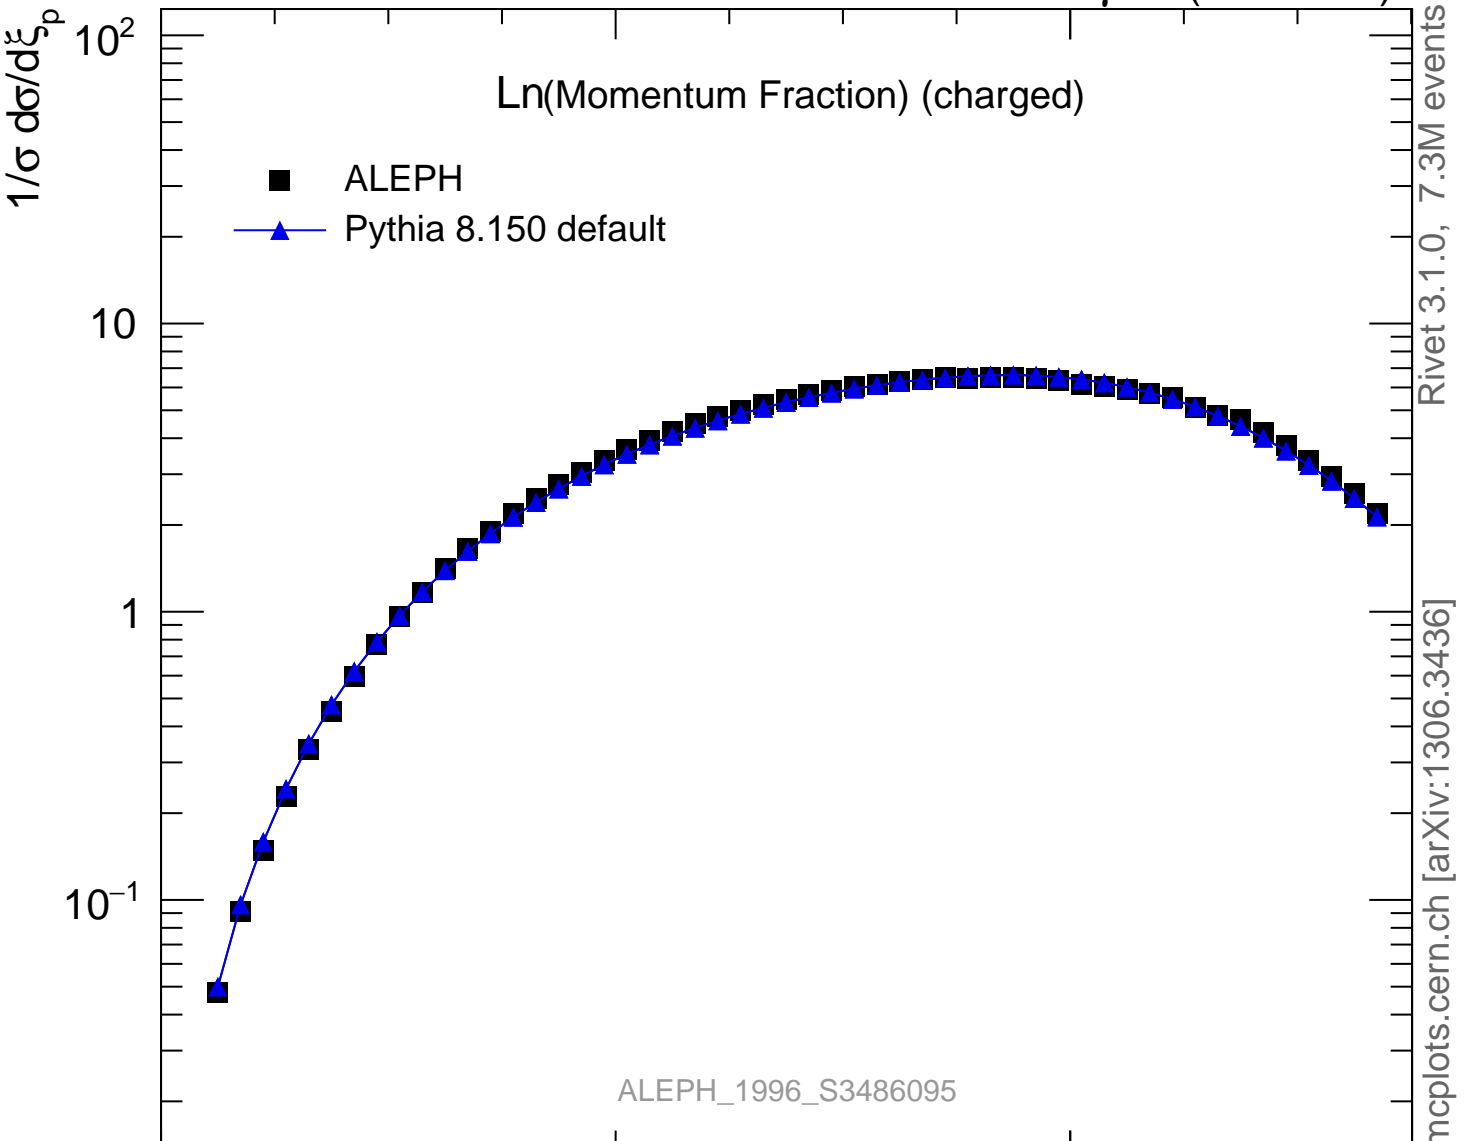

91 GeV ee

γ^*/Z (Hadronic)

Ln(Momentum Fraction) (charged)

- ALEPH
- ▲ Pythia 8.150 default

Rivet 3.1.0, 7.3M events