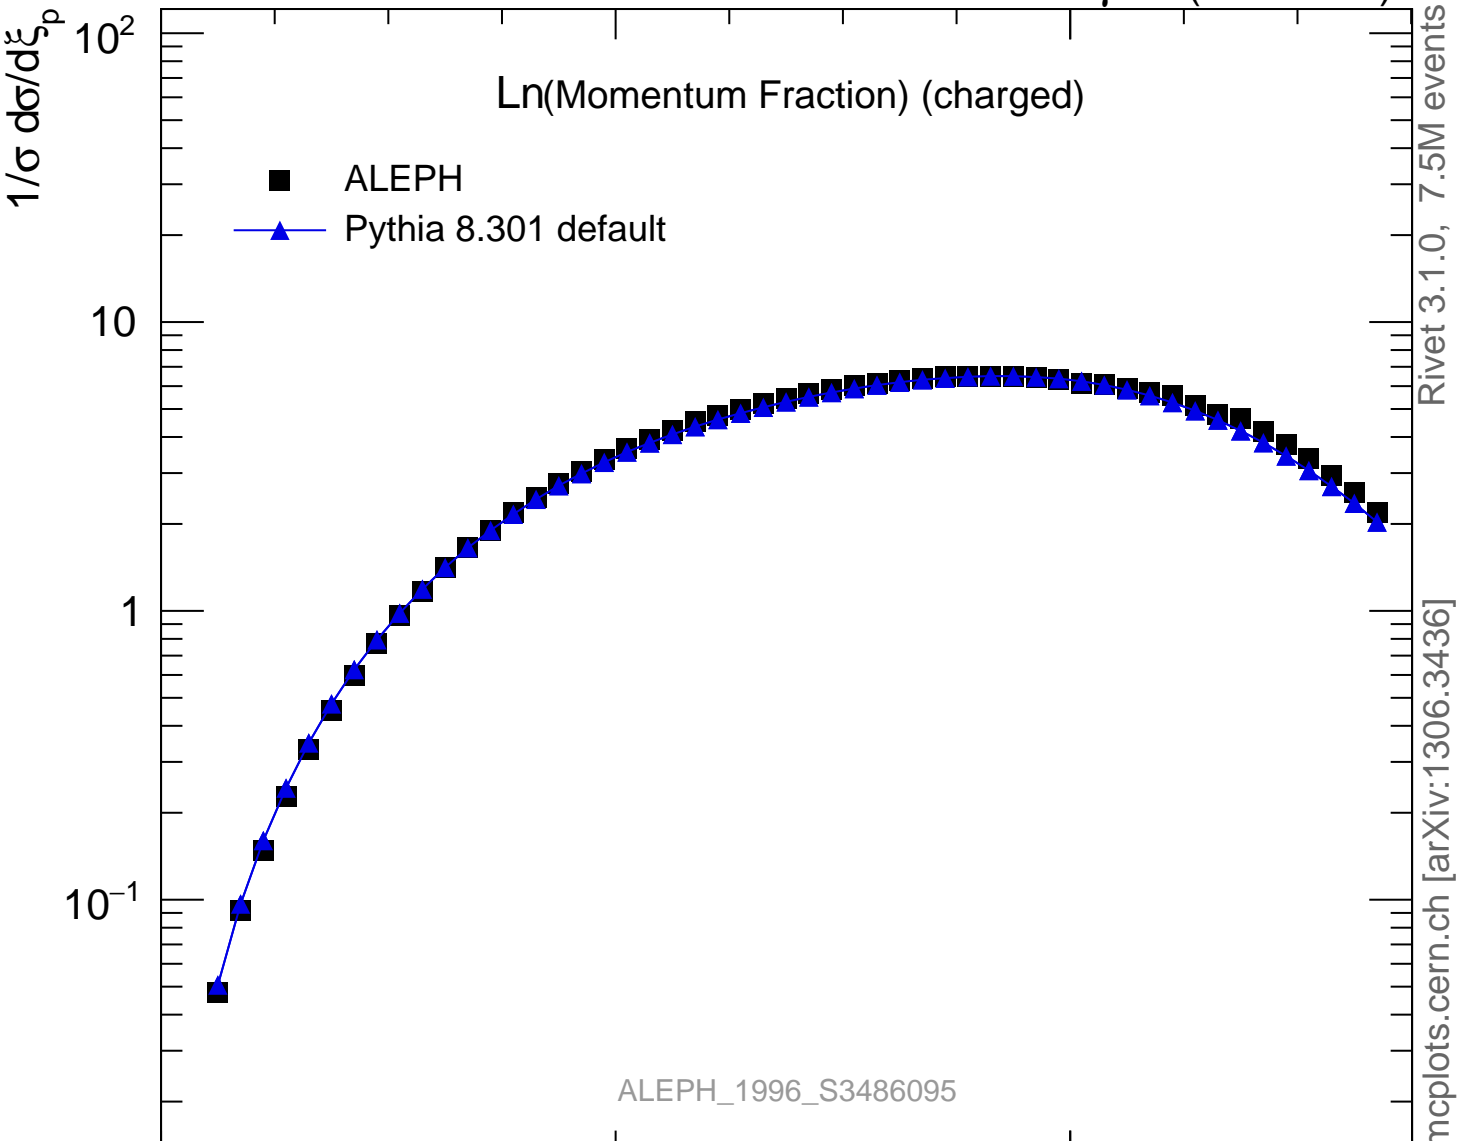

Ln(Momentum Fraction) (charged)

Rivet 3.1.0, 7.5M events  
mcplots.cern.ch [arXiv:1306.3436]