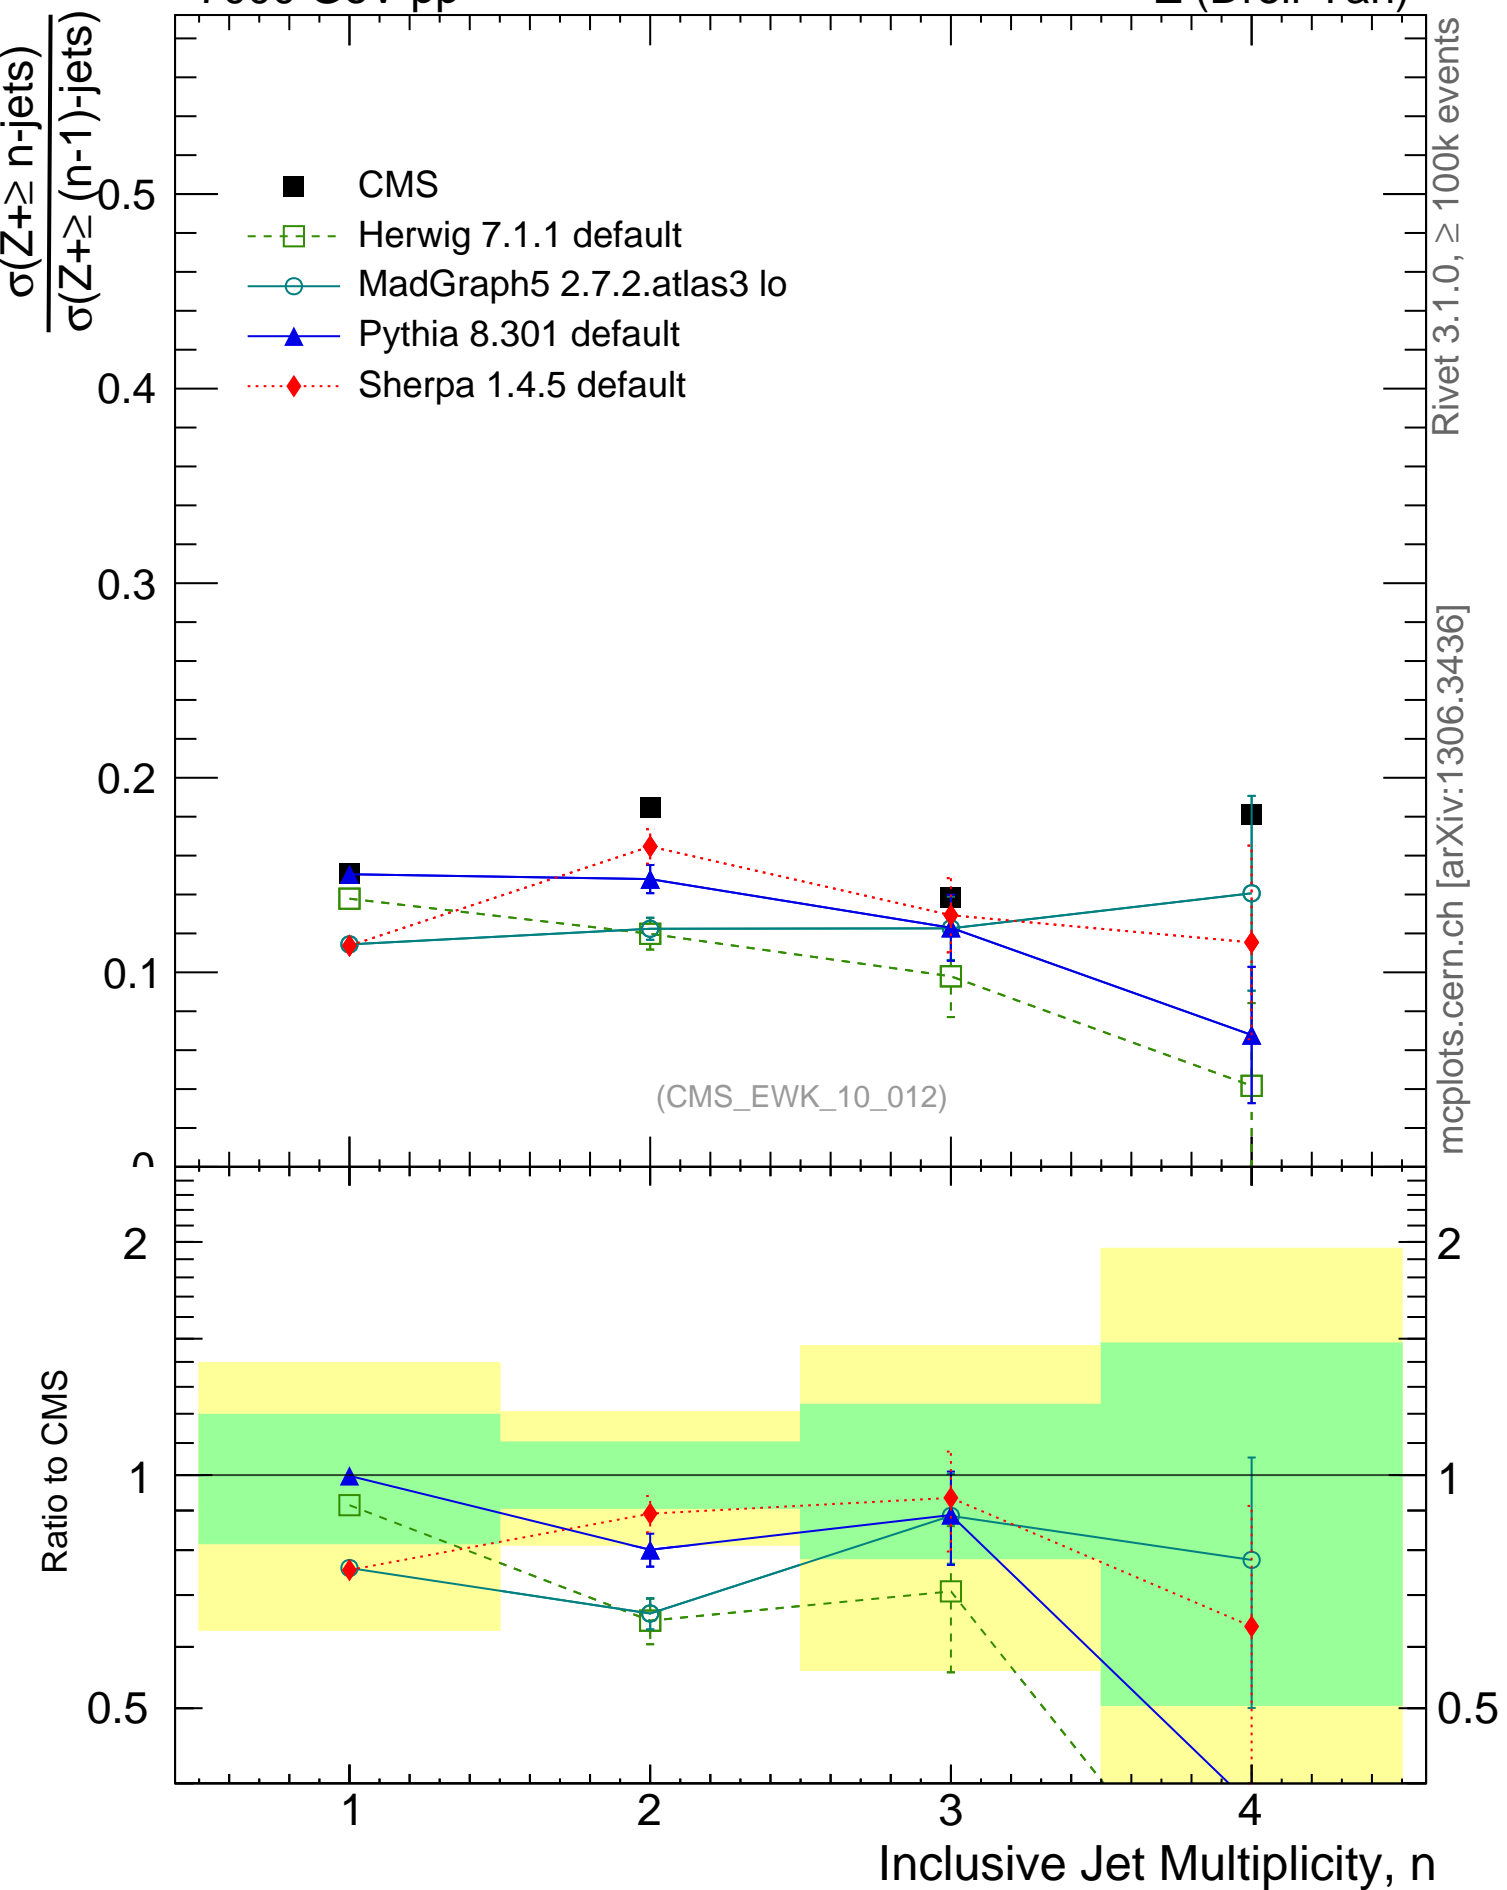

7000 GeV pp

Z (Drell-Yan)

Rivet 3.1.0, ≥ 100k events

mcplots.cern.ch [arXiv:1306.3436]

2

1

0.5

Inclusive Jet Multiplicity, n