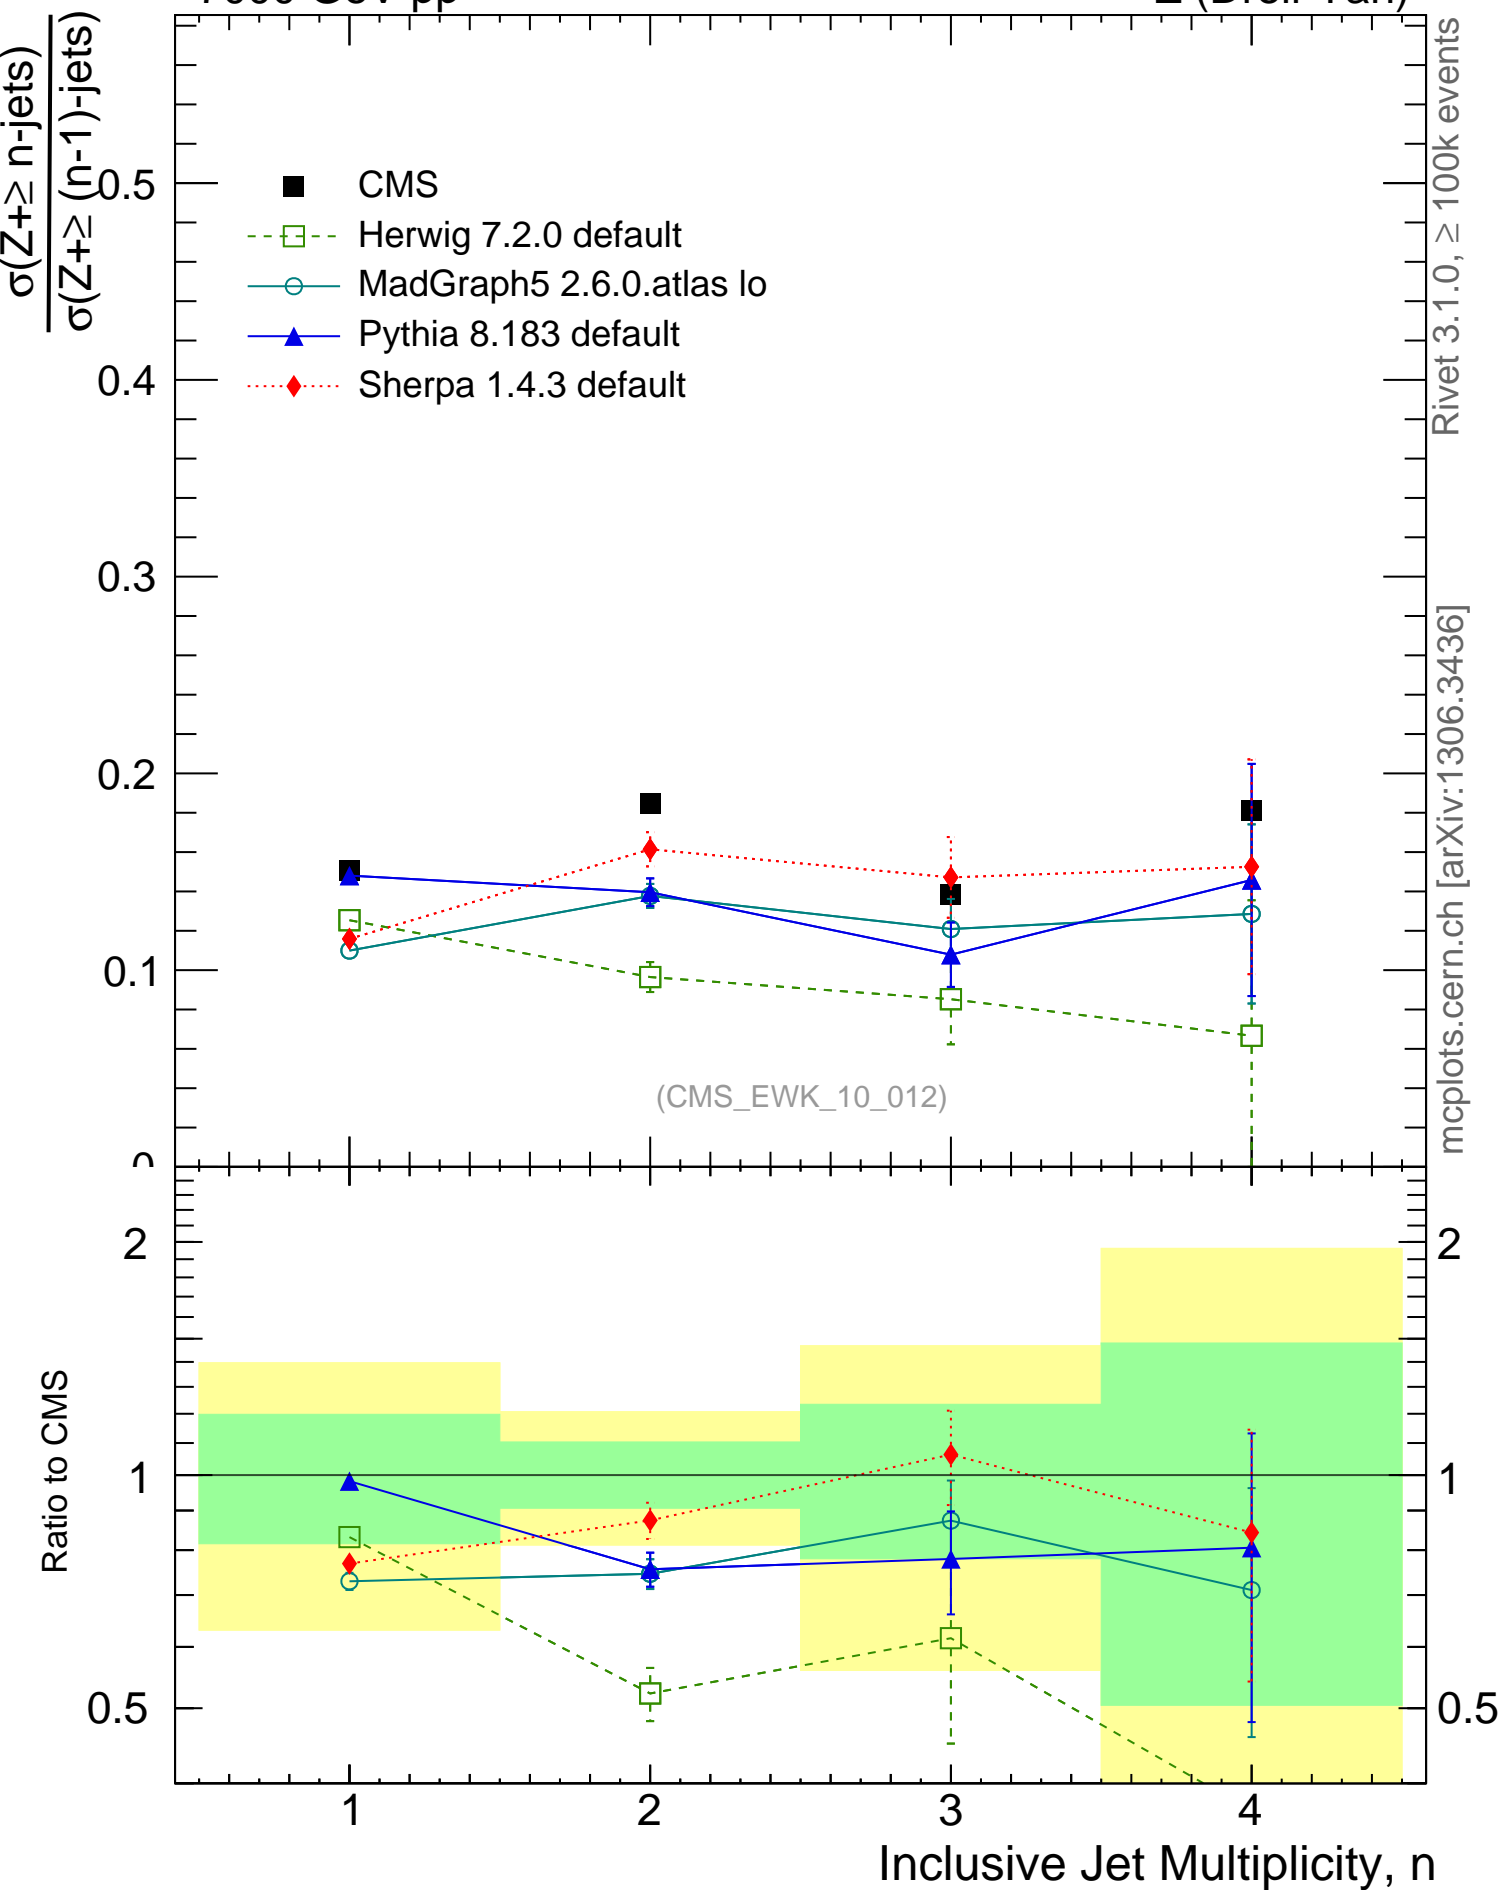

7000 GeV pp

Z (Drell-Yan)

Rivet 3.1.0, ≥ 100k events

mcplots.cern.ch [arXiv:1306.3436]

2

1

0.5

Inclusive Jet Multiplicity, n