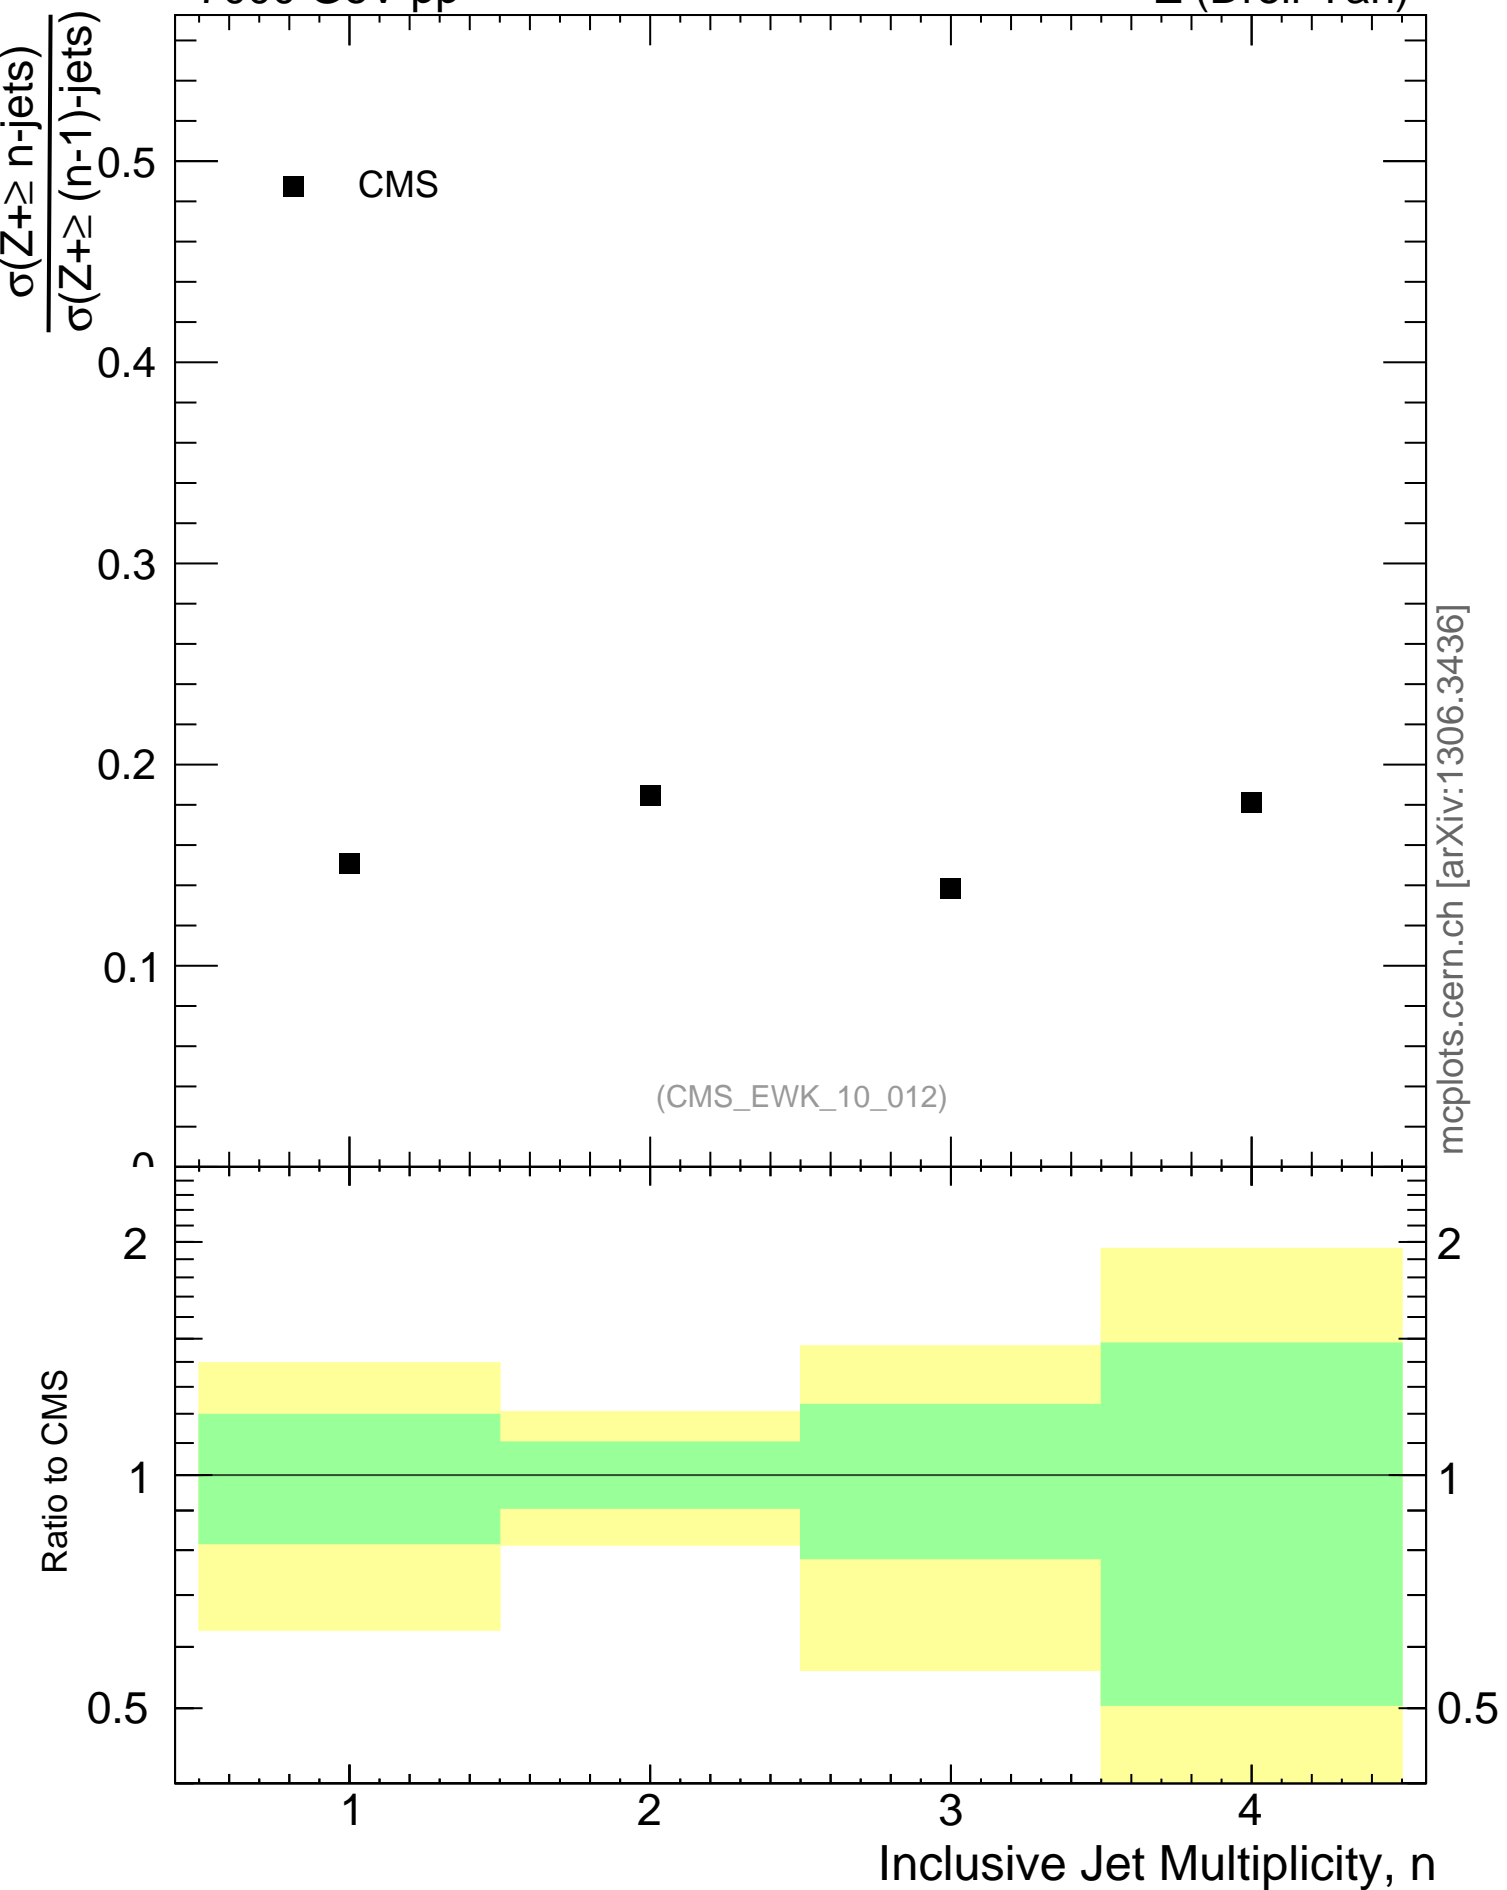

7000 GeV pp

Z (Drell-Yan)

mcplots.cern.ch [arXiv:1306.3436]

(CMS_EWK_10_012)