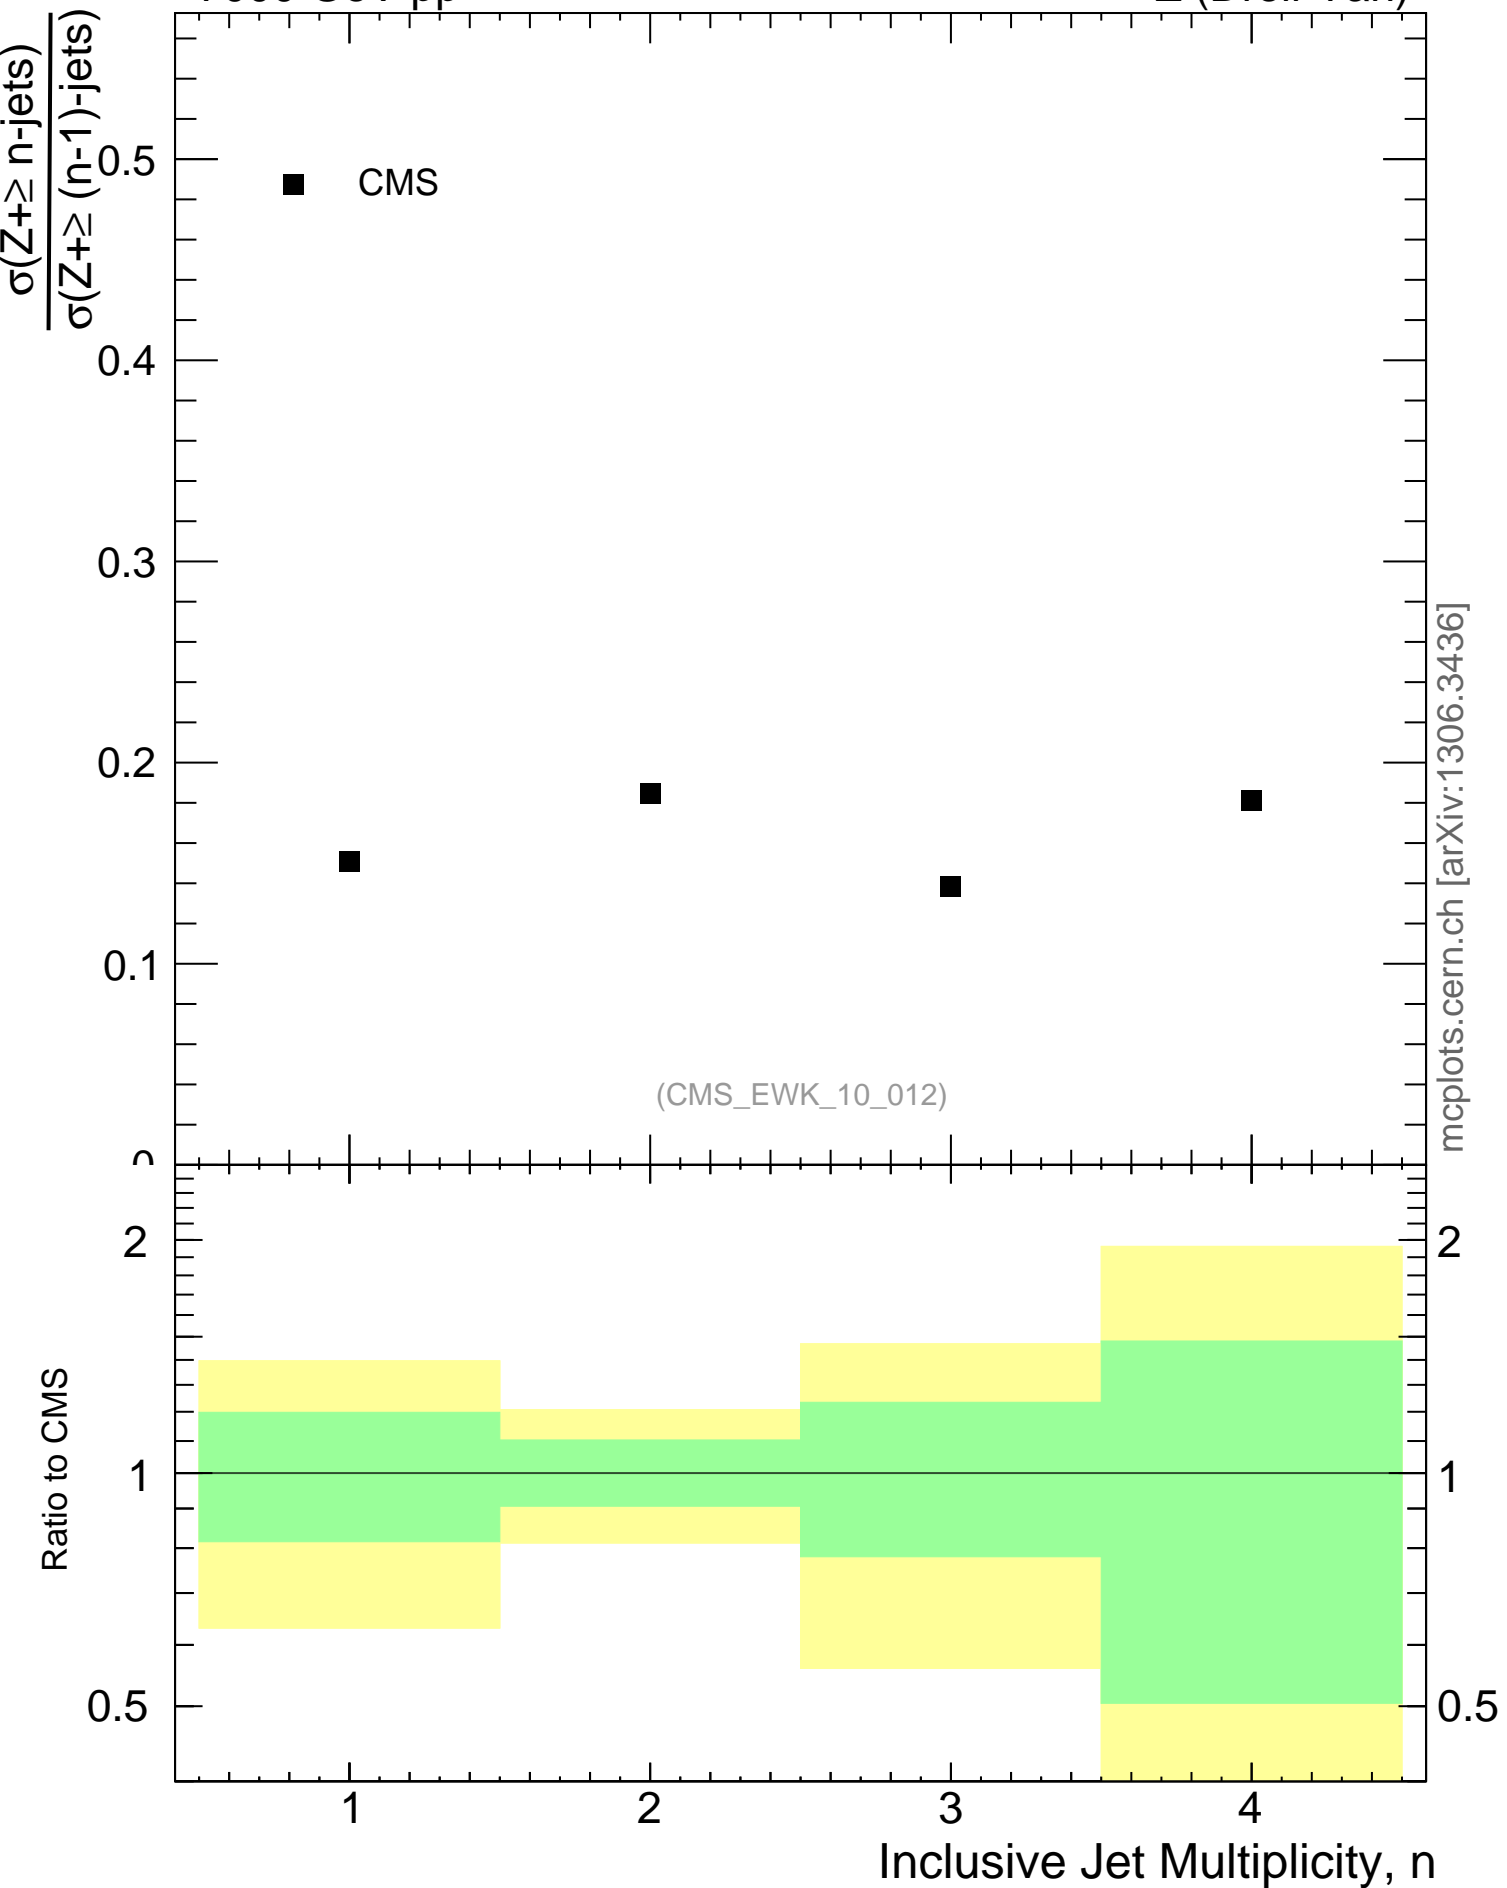

7000 GeV pp

Z (Drell-Yan)

mcplots.cern.ch [arXiv:1306.3436]

(CMS\_EWK\_10\_012)