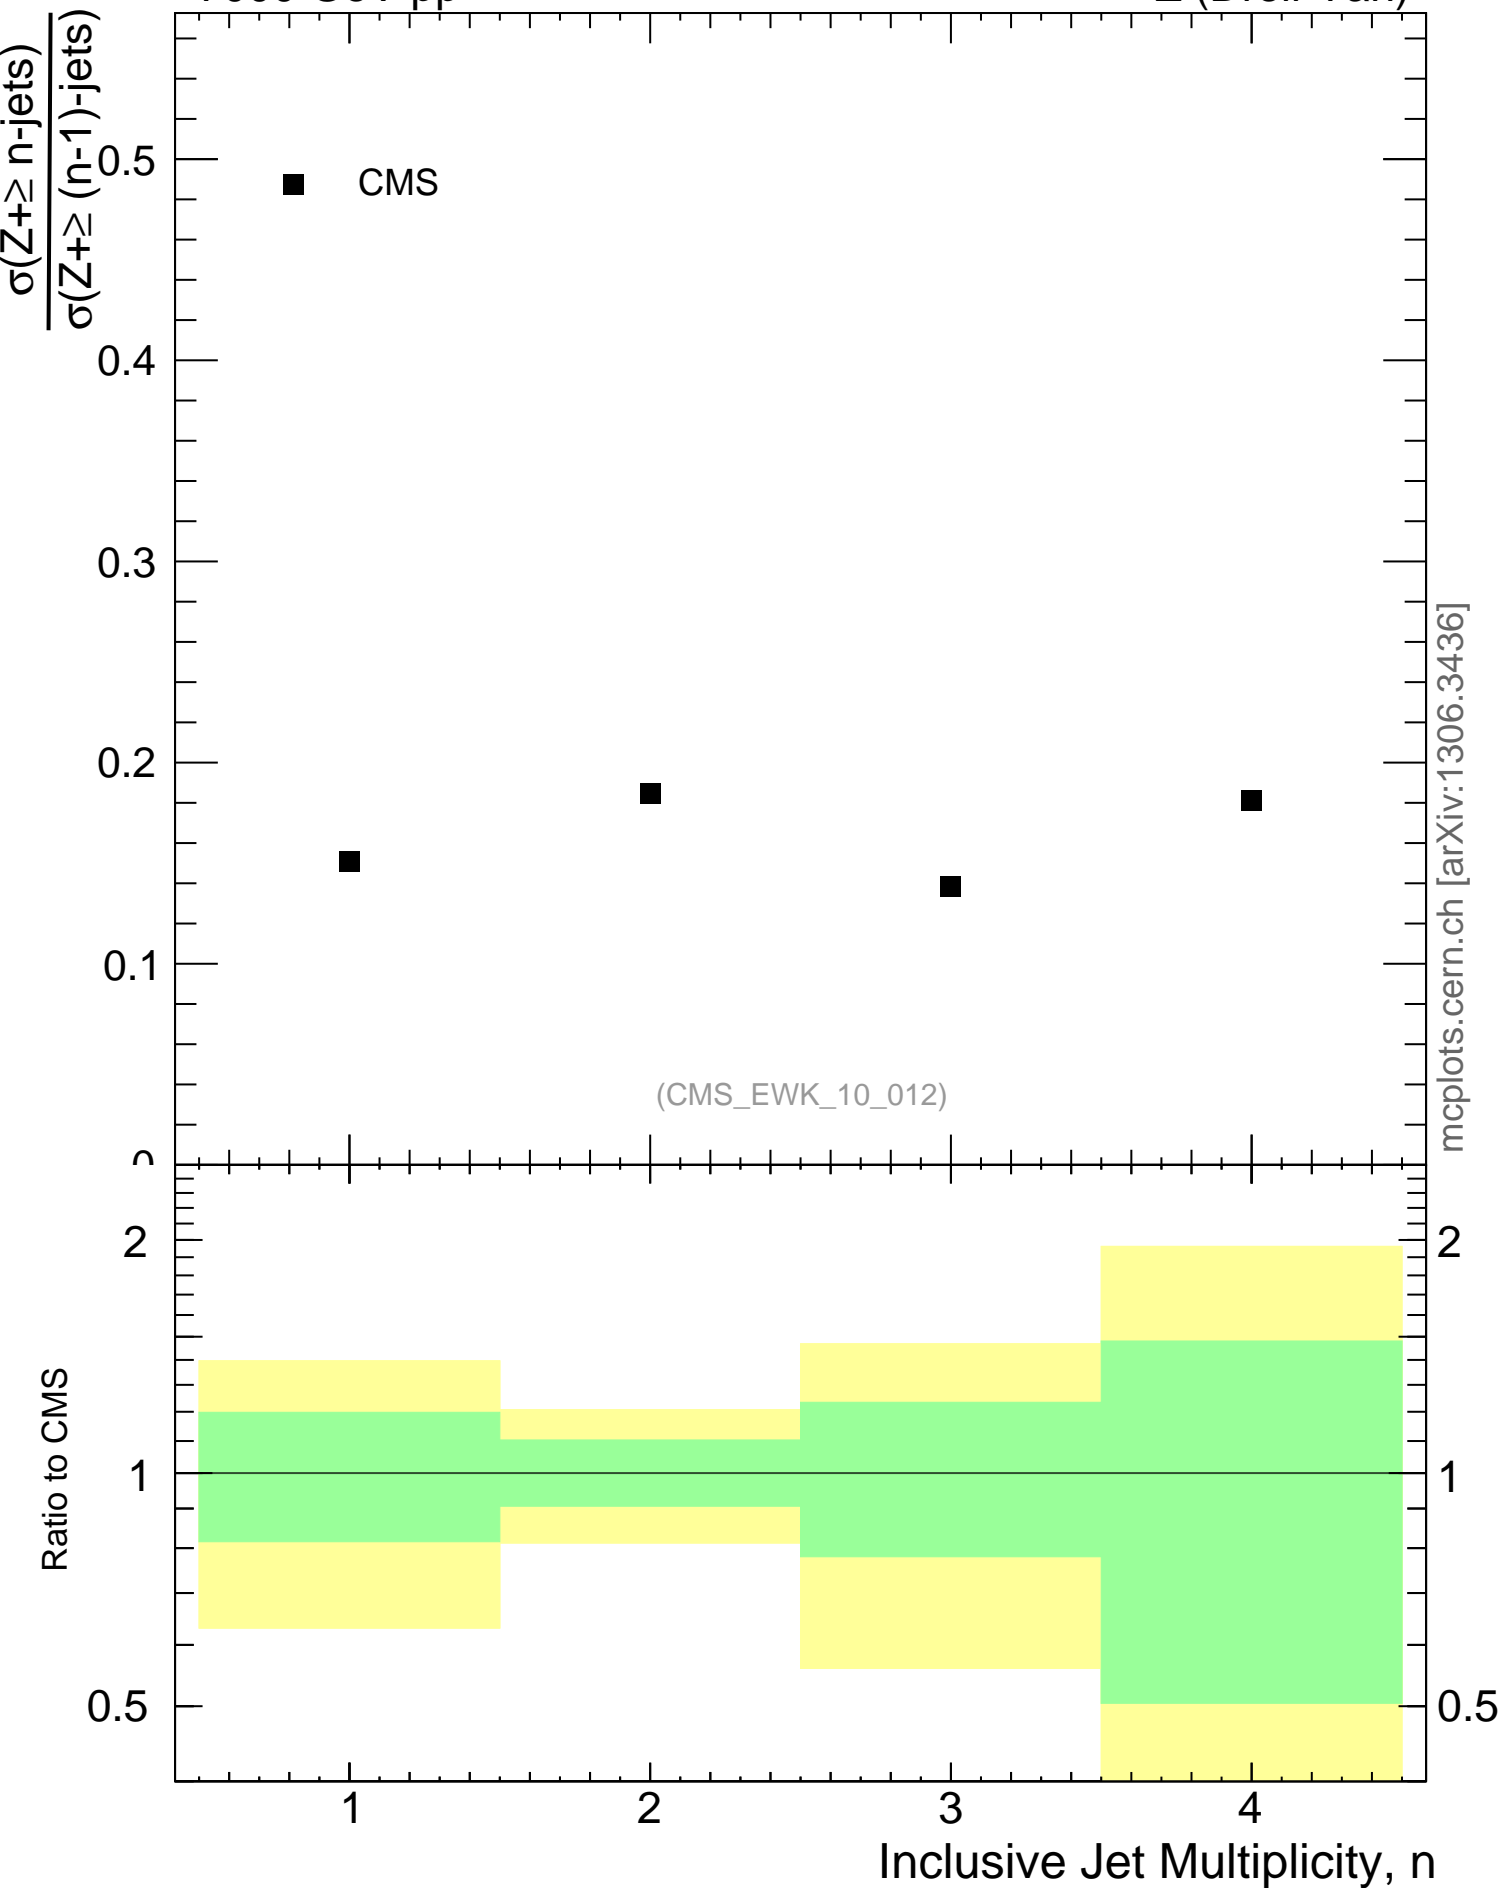

7000 GeV pp

Z (Drell-Yan)

mcplots.cern.ch [arXiv:1306.3436]

(CMS_EWK_10_012)