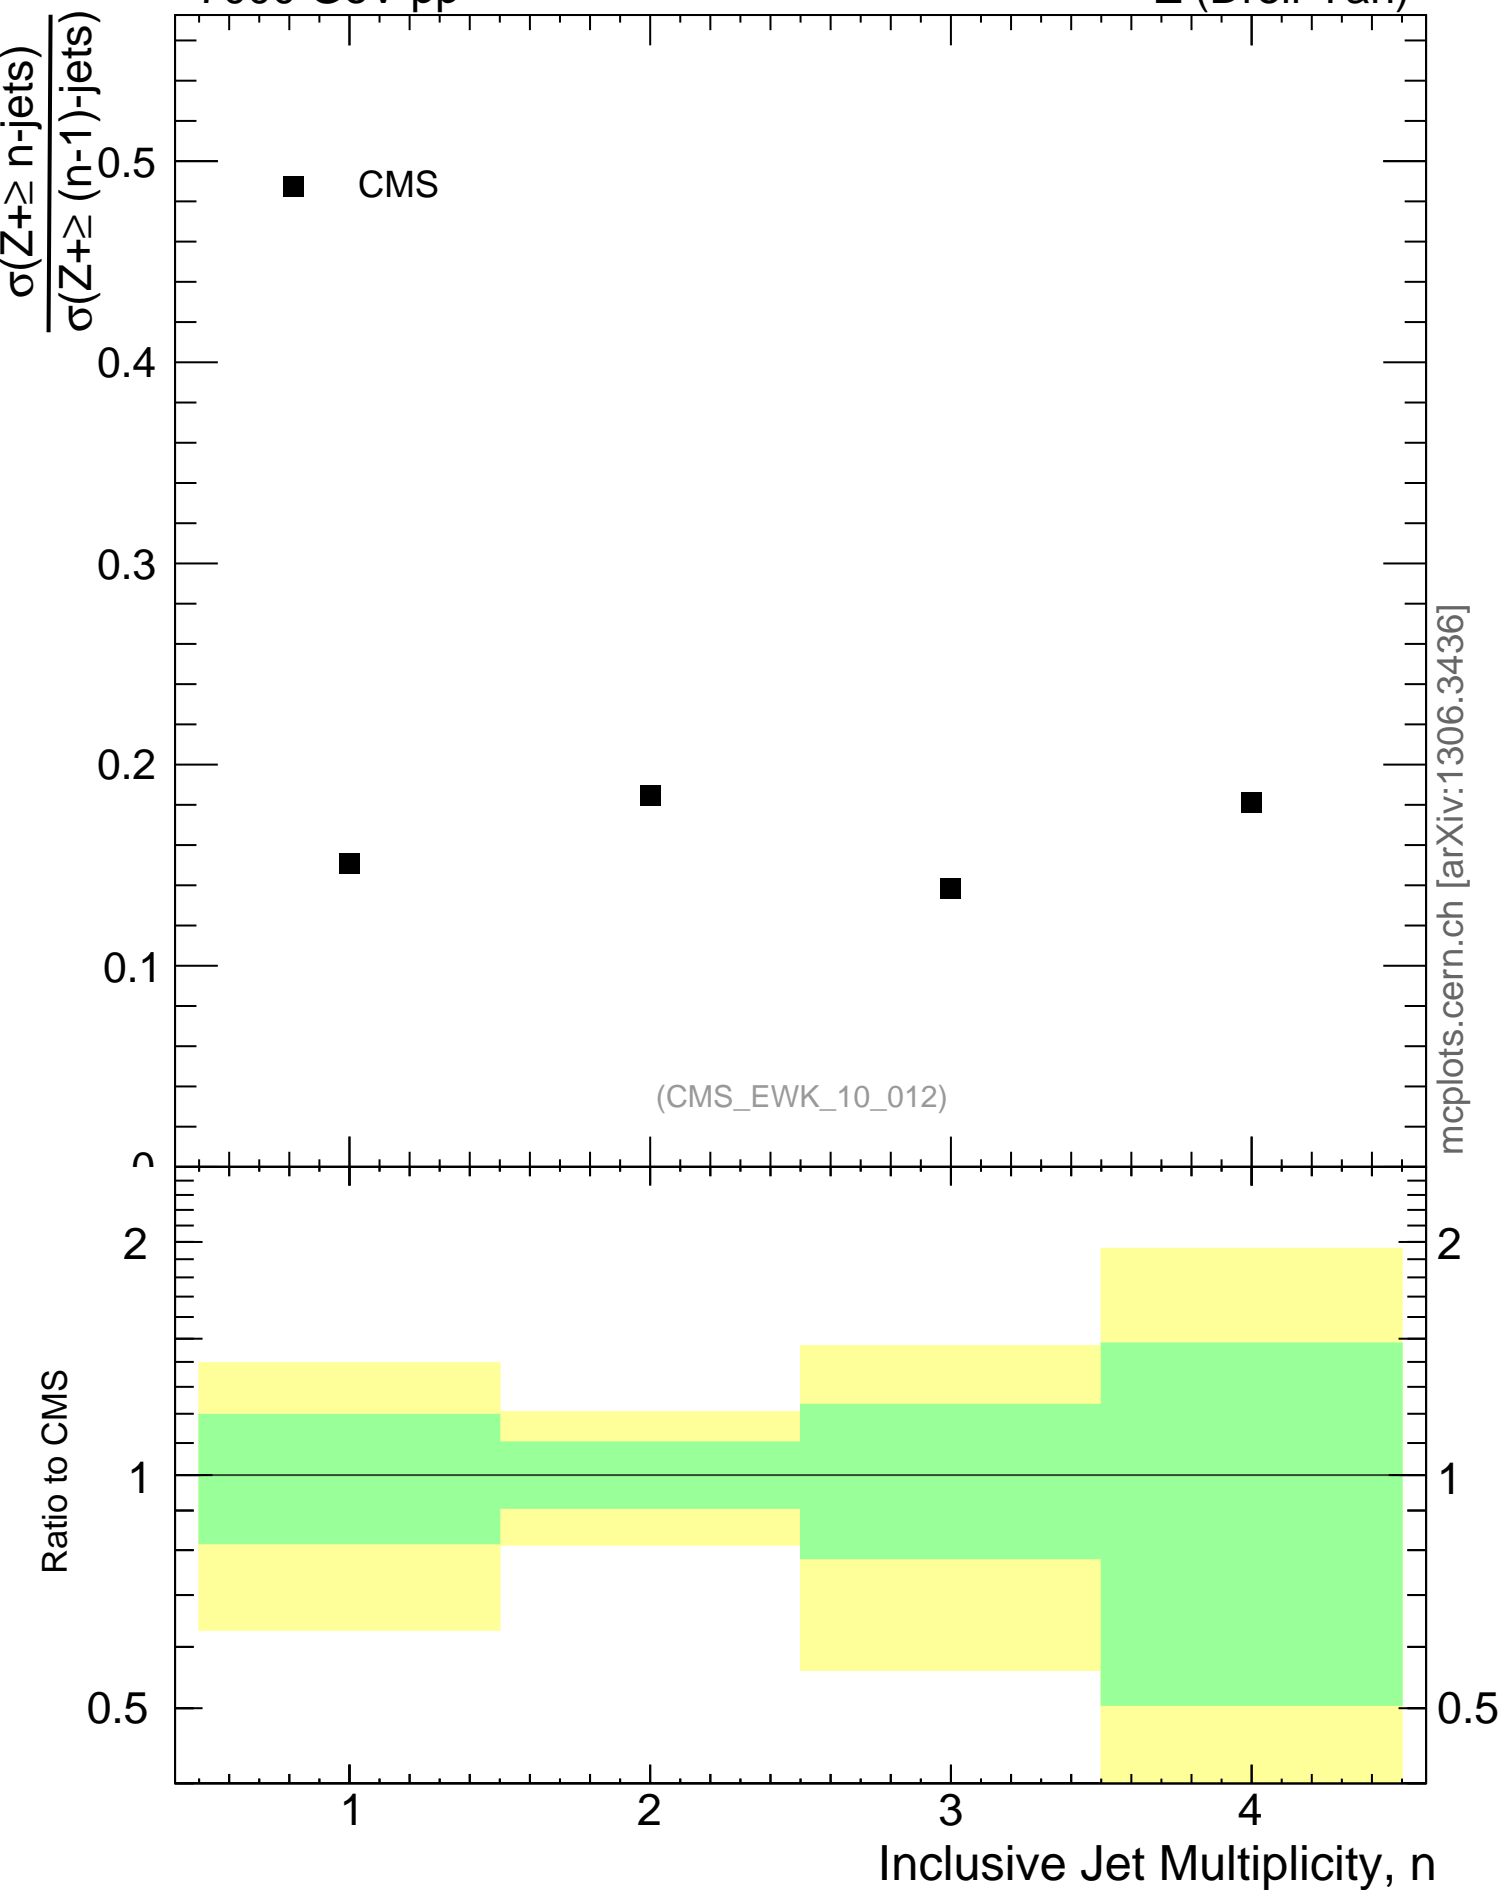

7000 GeV pp

Z (Drell-Yan)

mcplots.cern.ch [arXiv:1306.3436]

(CMS\_EWK\_10\_012)