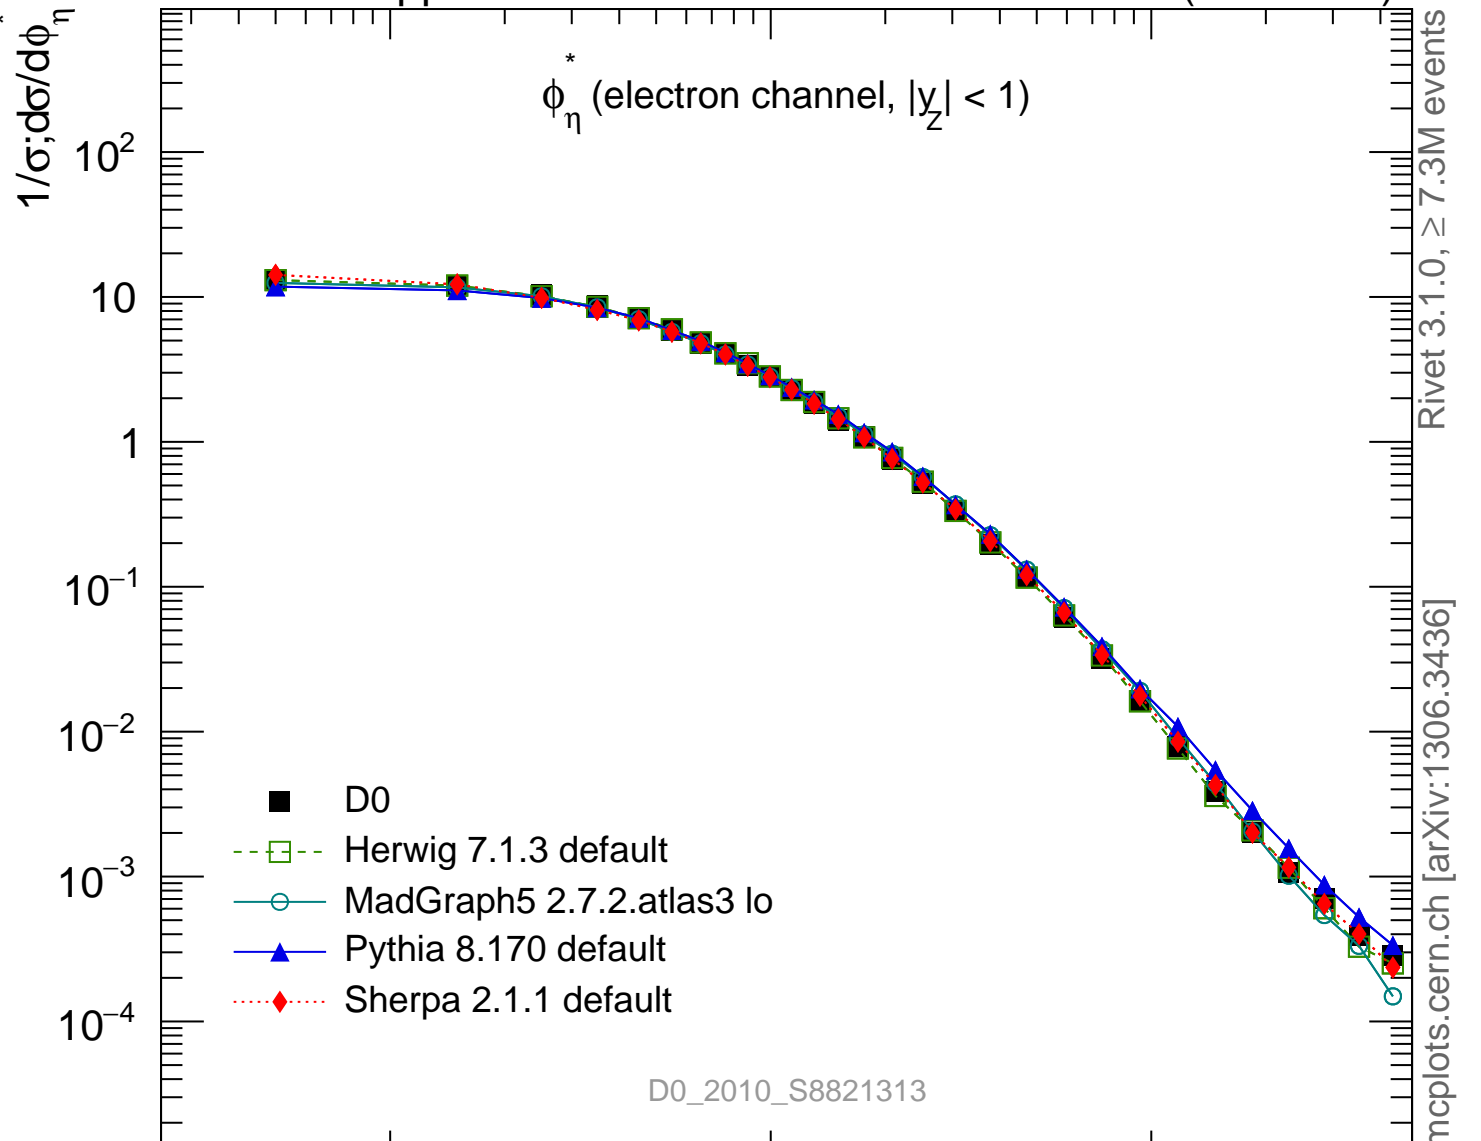

1960 GeV ppbar

Z (Drell-Yan)

Rivet 3.1.0, $\geq 7.3M$ events