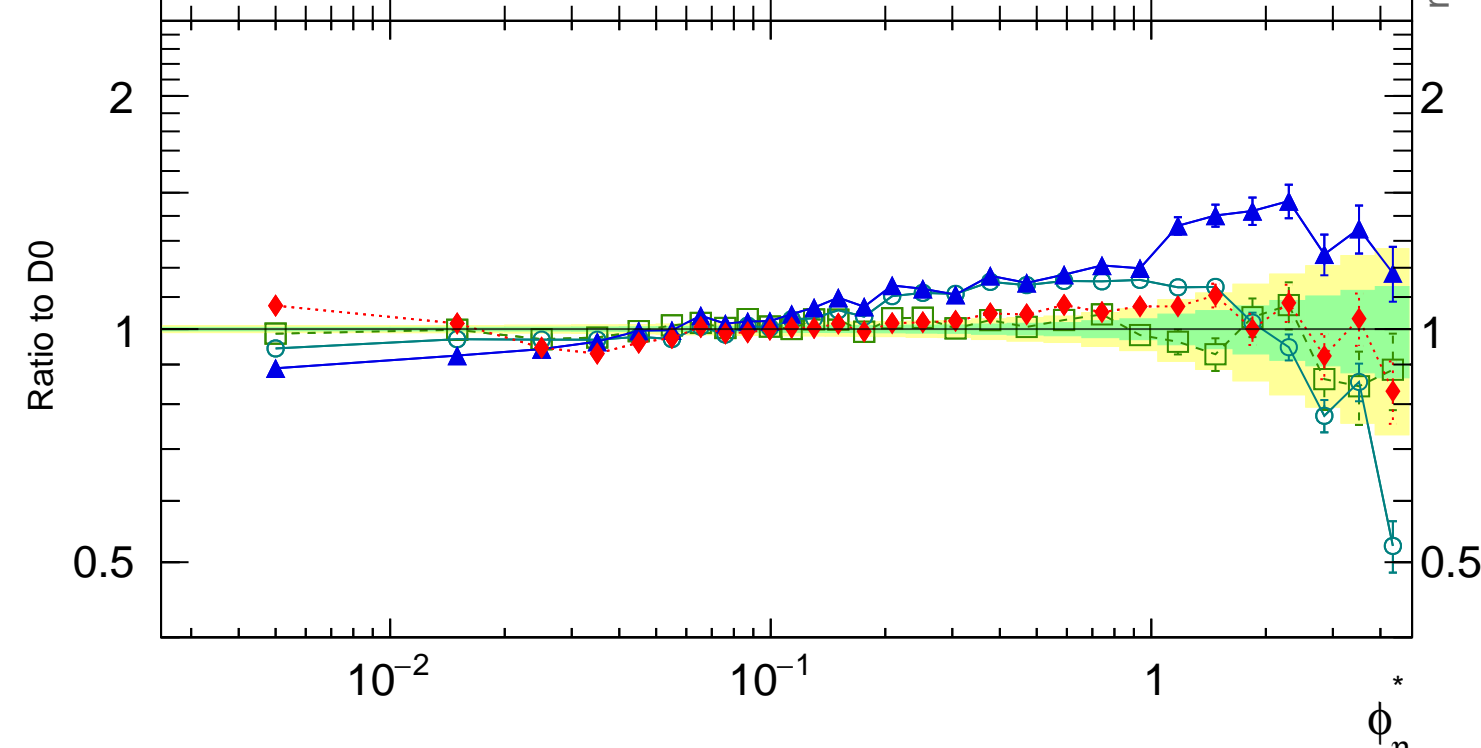

1960 GeV ppbar

Z (Drell-Yan)

Rivet 3.1.0, $\geq 7.3M$ events