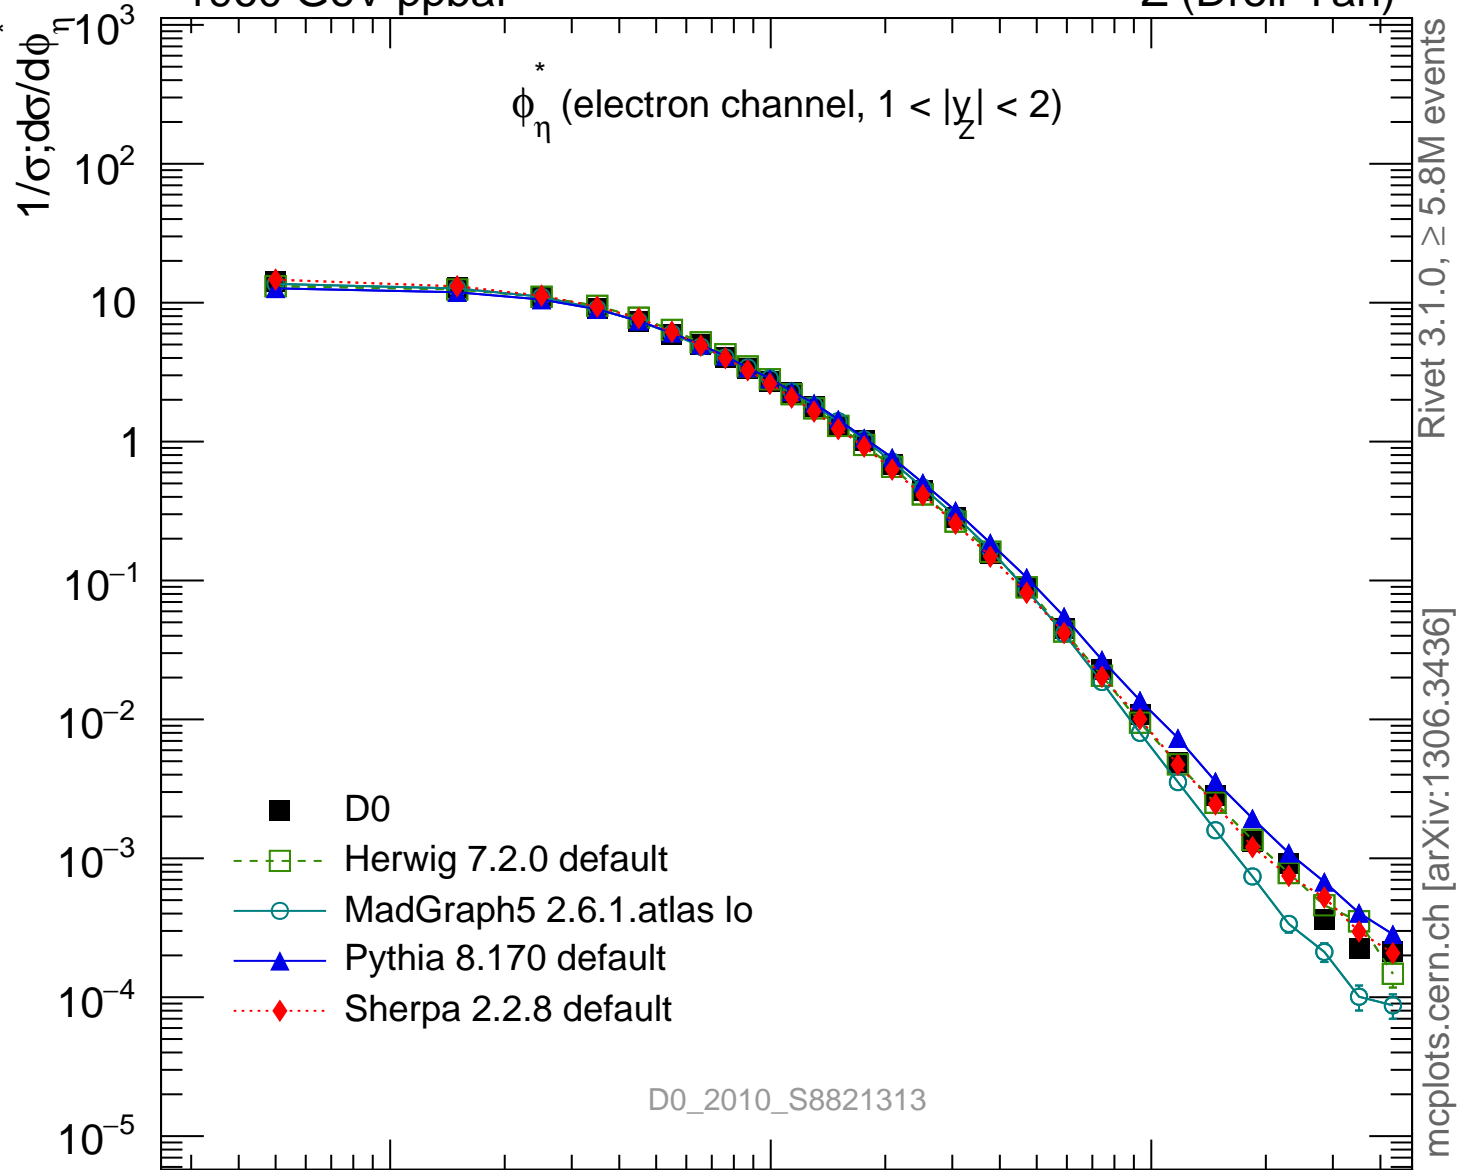

1960 GeV ppbar

Z (Drell-Yan)

Rivet 3.1.0, ≥ 5.8 M events