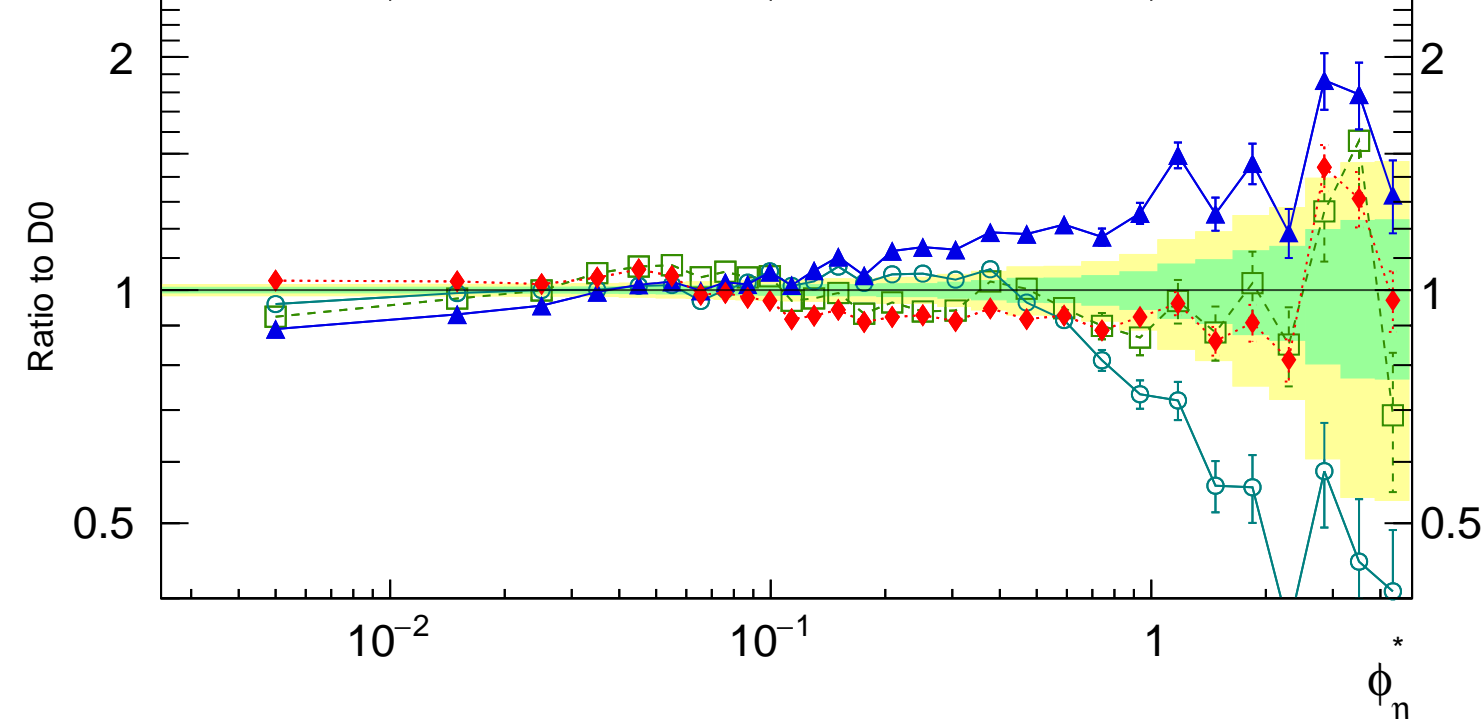

1960 GeV ppbar

Z (Drell-Yan)

Rivet 3.1.0, ≥ 5.8 M events