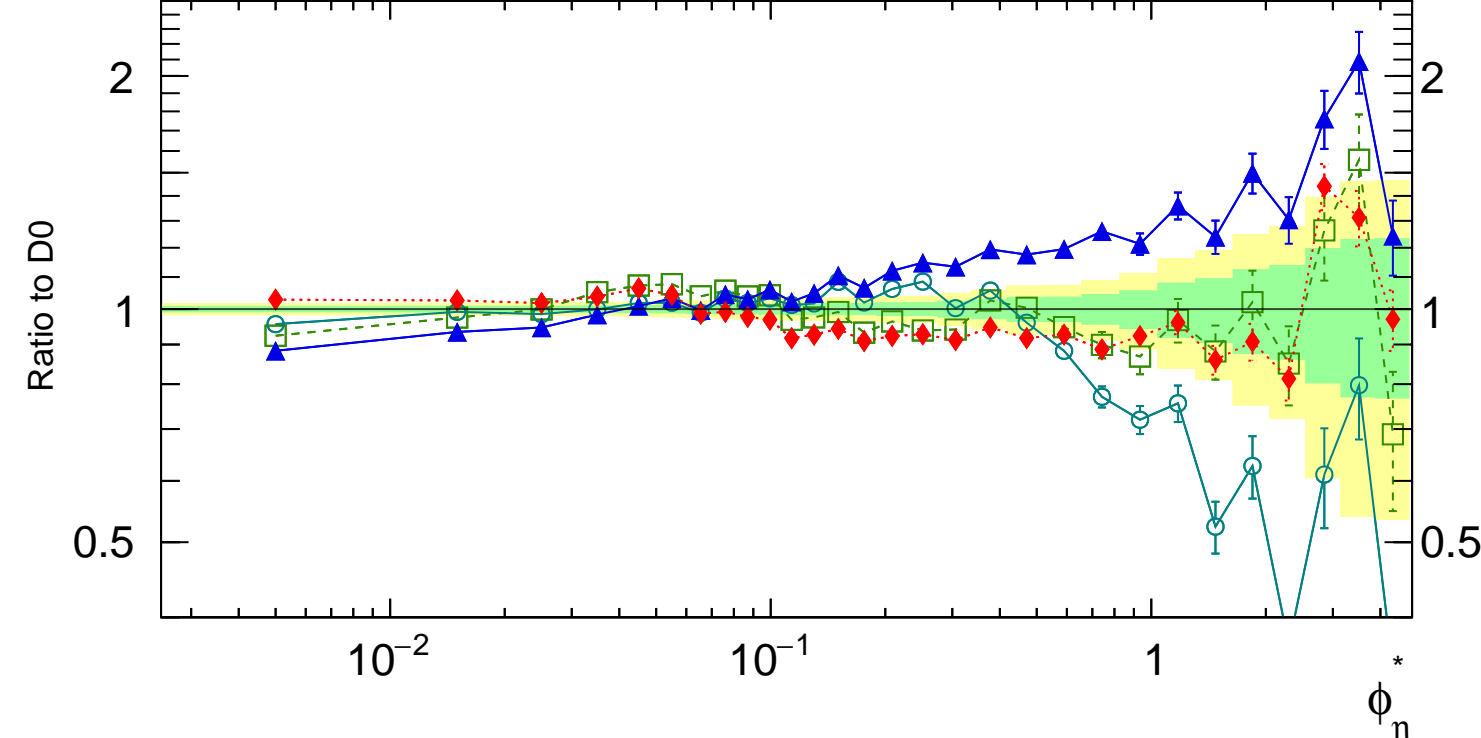

1960 GeV ppbar

Z (Drell-Yan)

Rivet 3.1.0, ≥ 5.8 M events