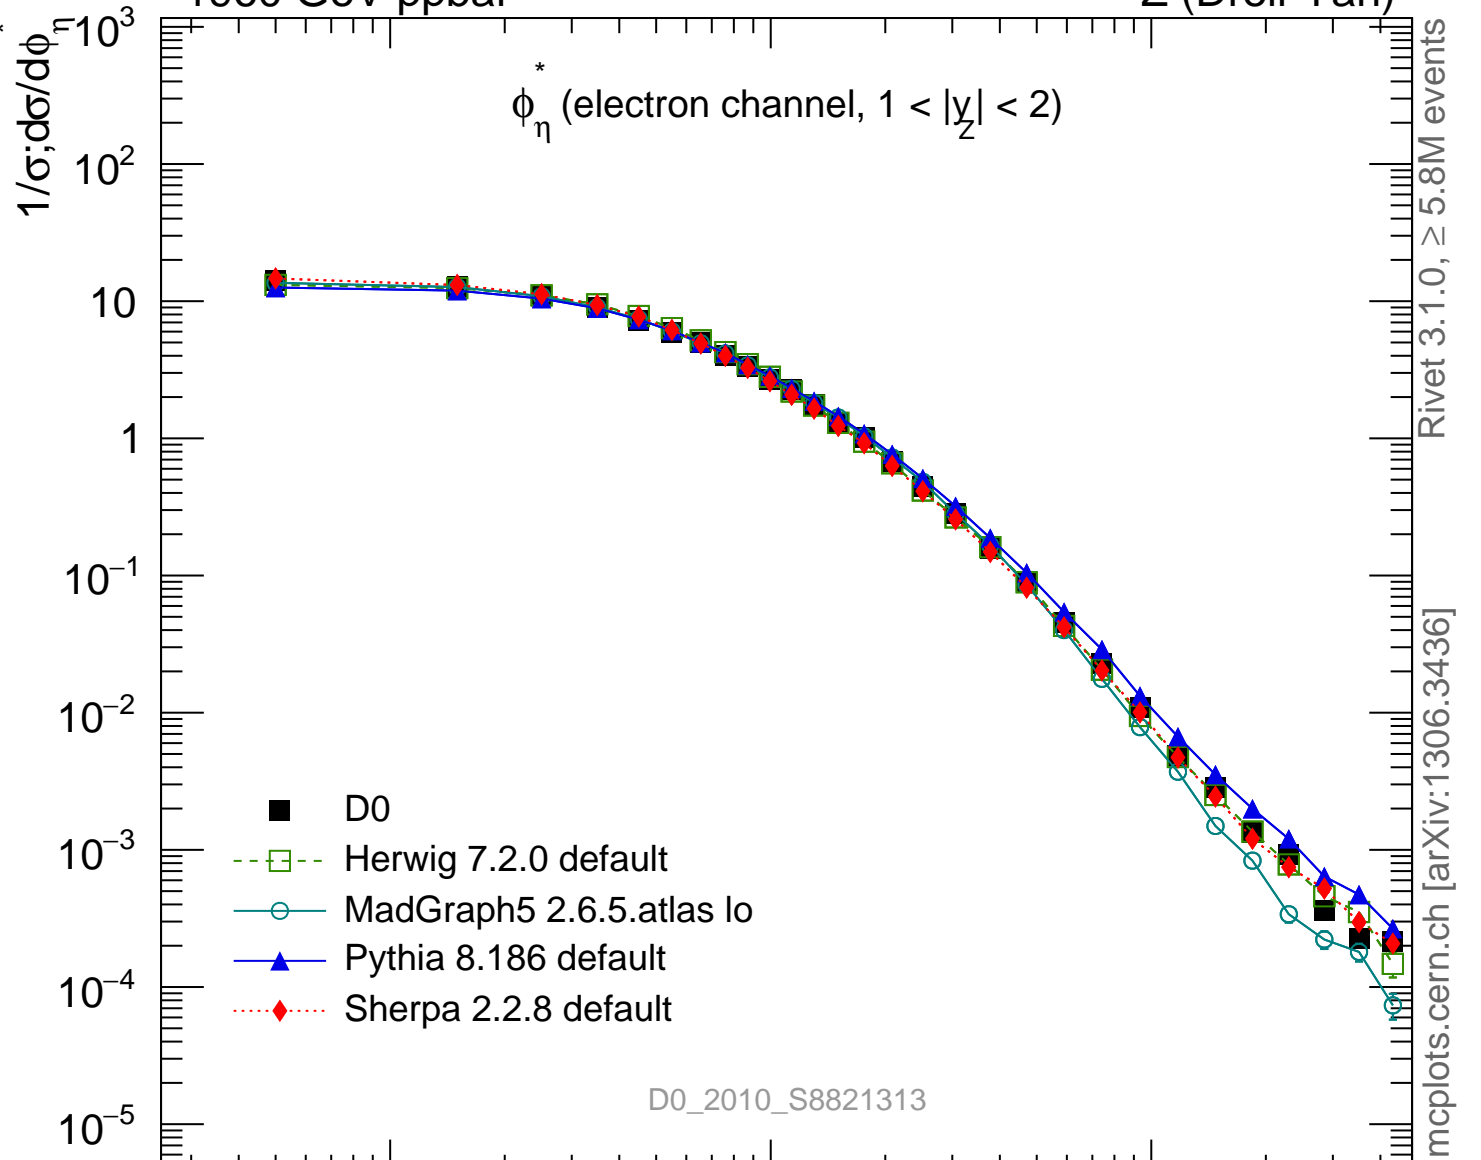

1960 GeV ppbar

Z (Drell-Yan)

Rivet 3.1.0, ≥ 5.8 M events