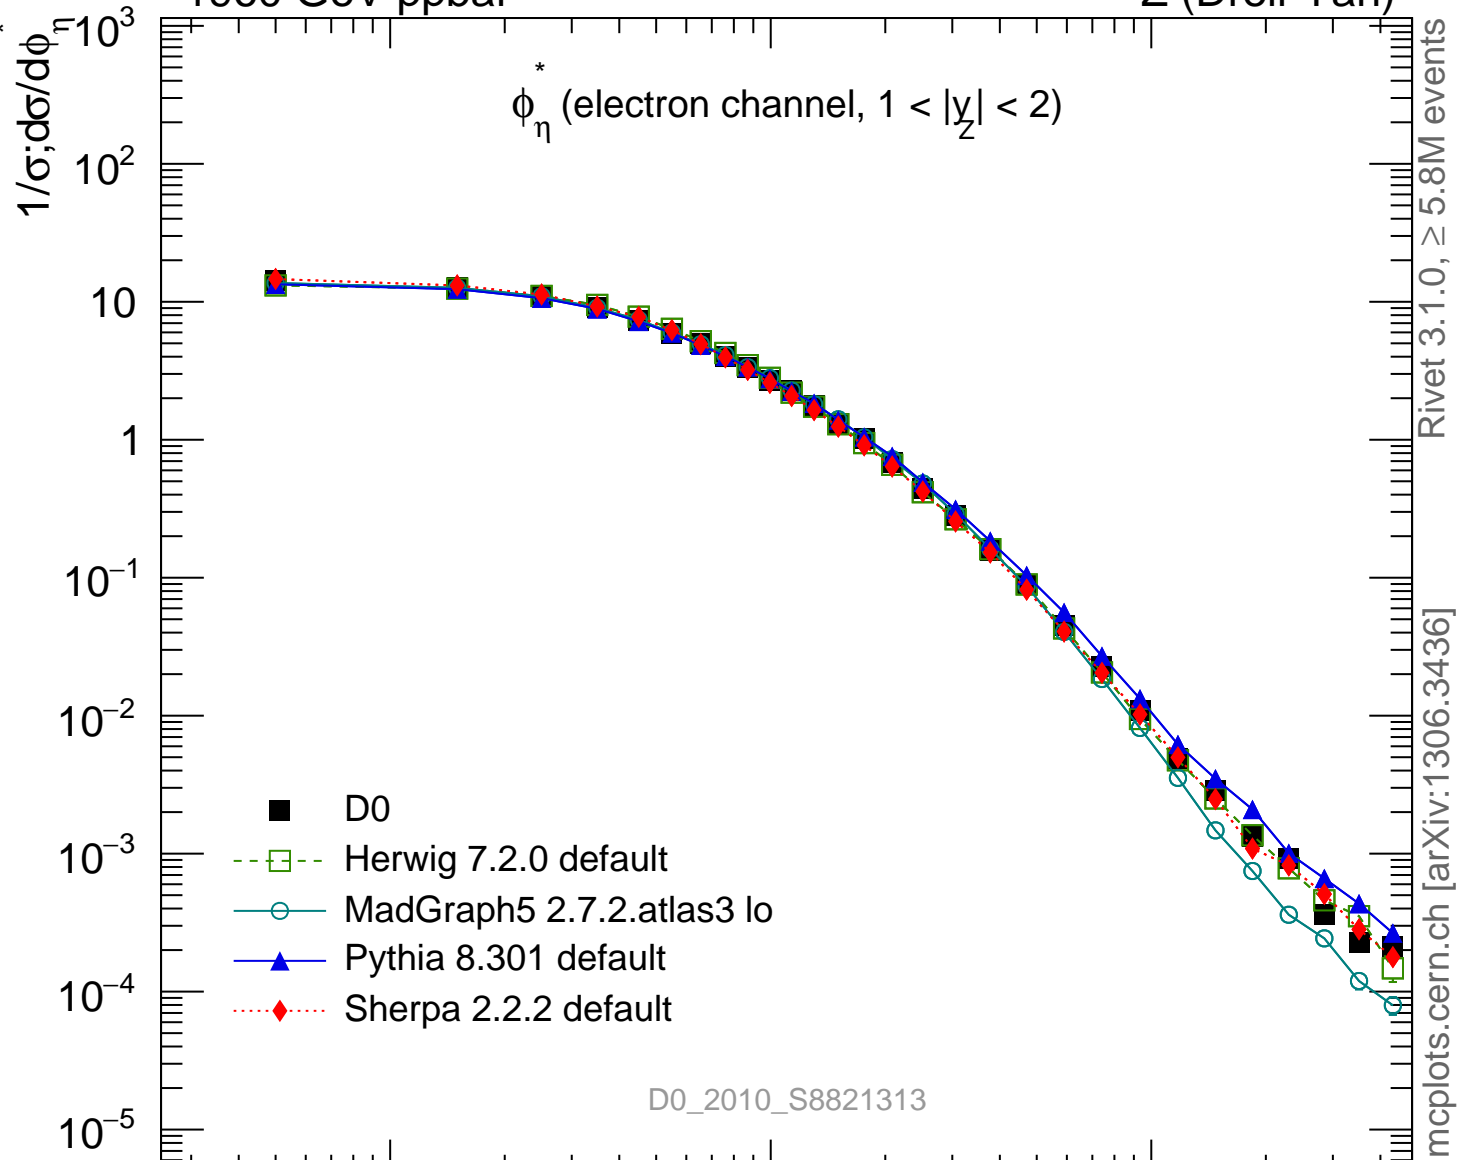

1960 GeV ppbar

Z (Drell-Yan)

Rivet 3.1.0,  $\geq 5.8$ M events