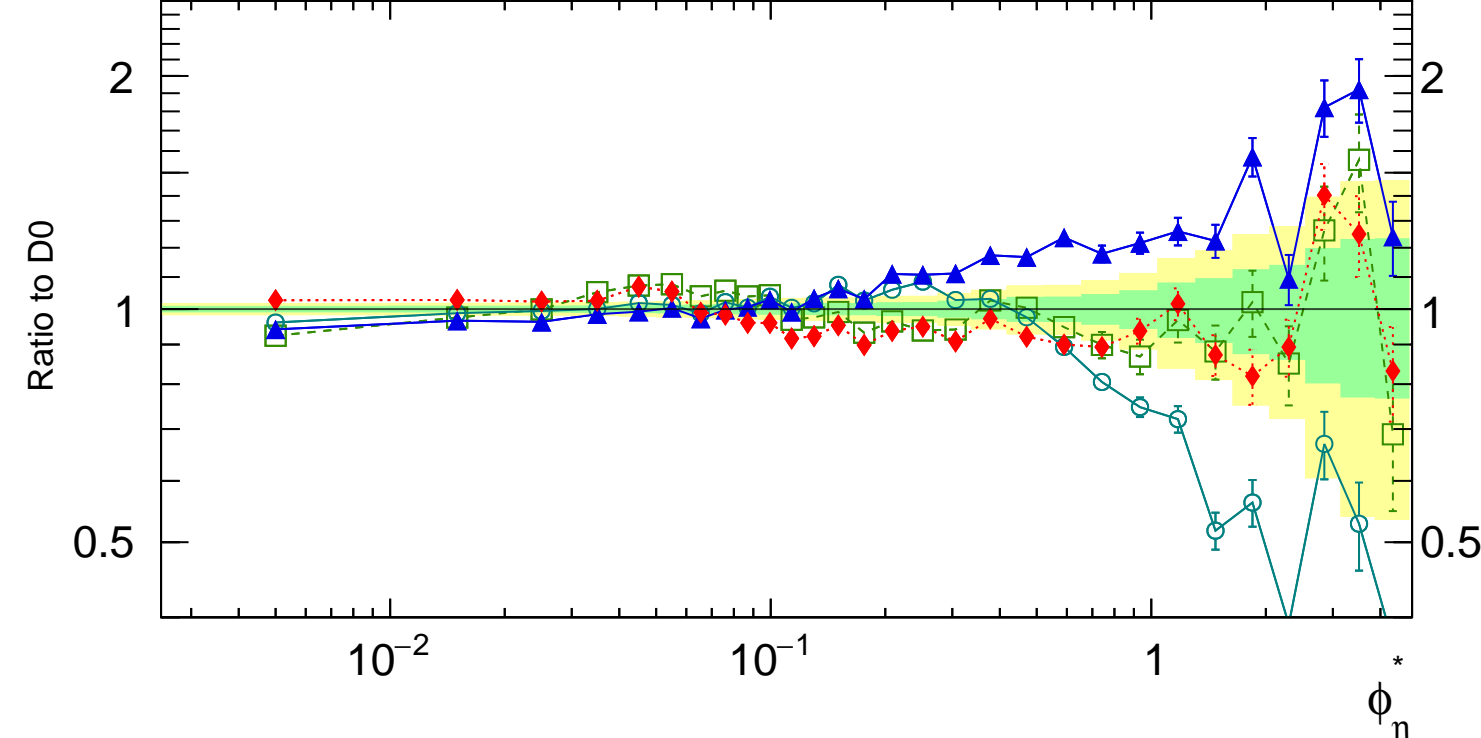

1960 GeV ppbar

Z (Drell-Yan)

Rivet 3.1.0,  $\geq 5.8$ M events