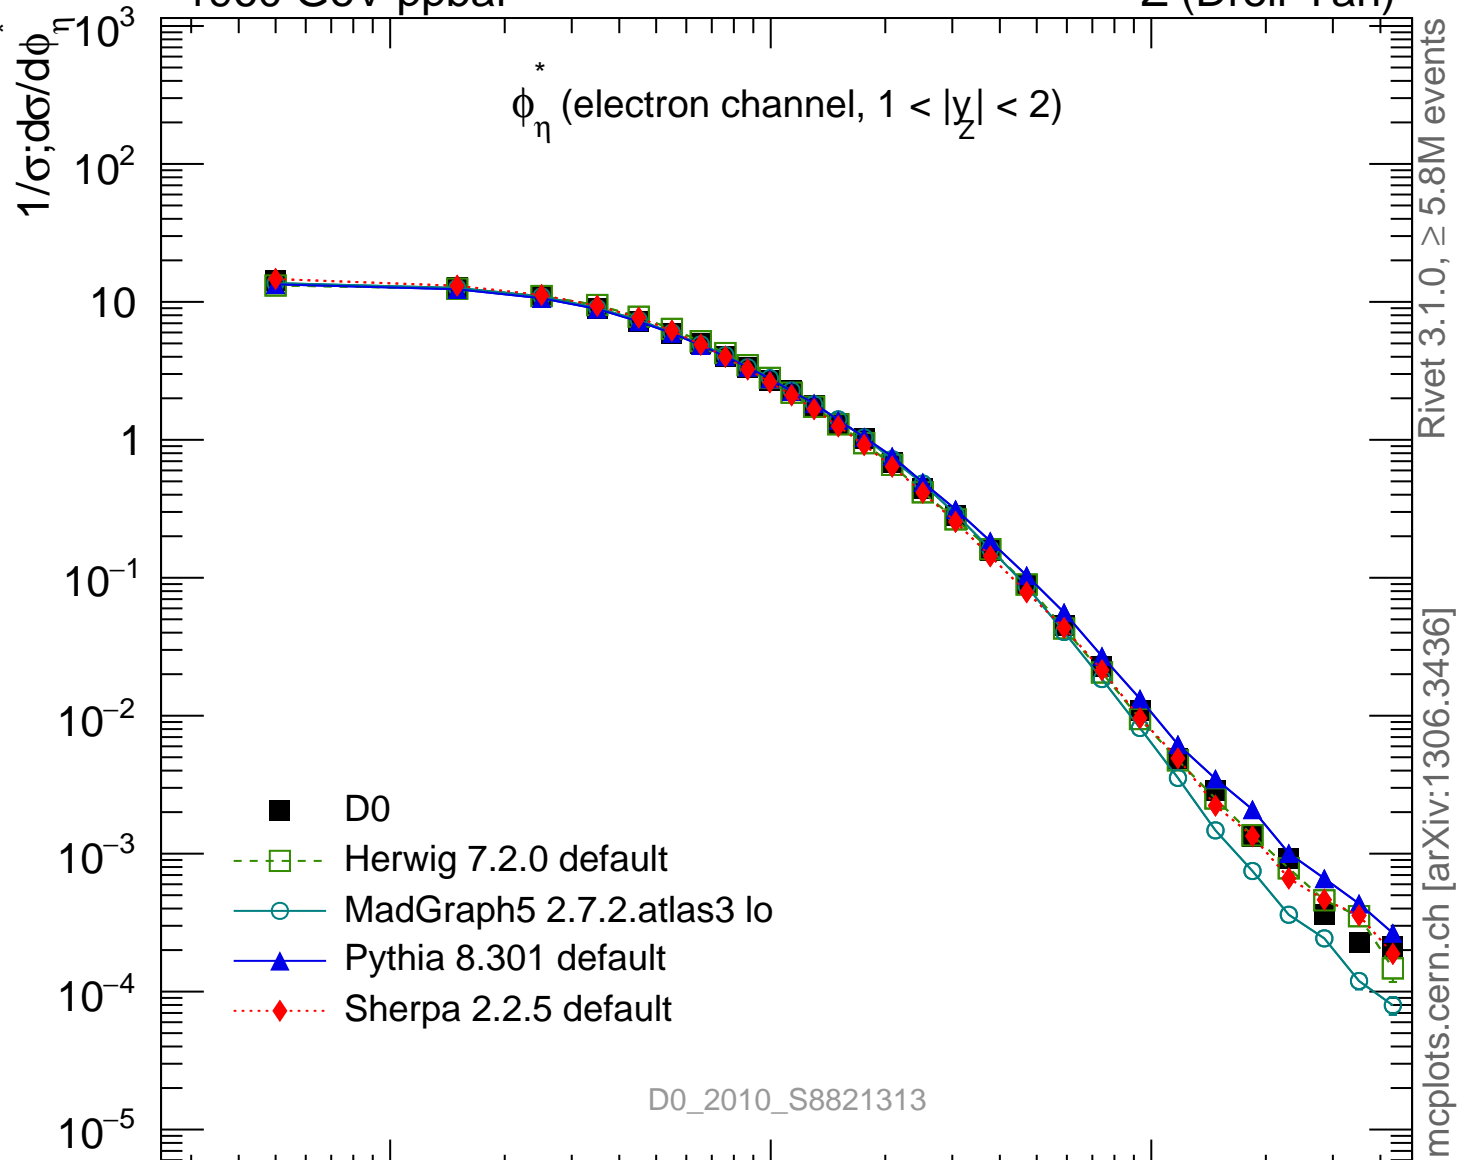

1960 GeV ppbar

Z (Drell-Yan)

Rivet 3.1.0, ≥ 5.8 M events