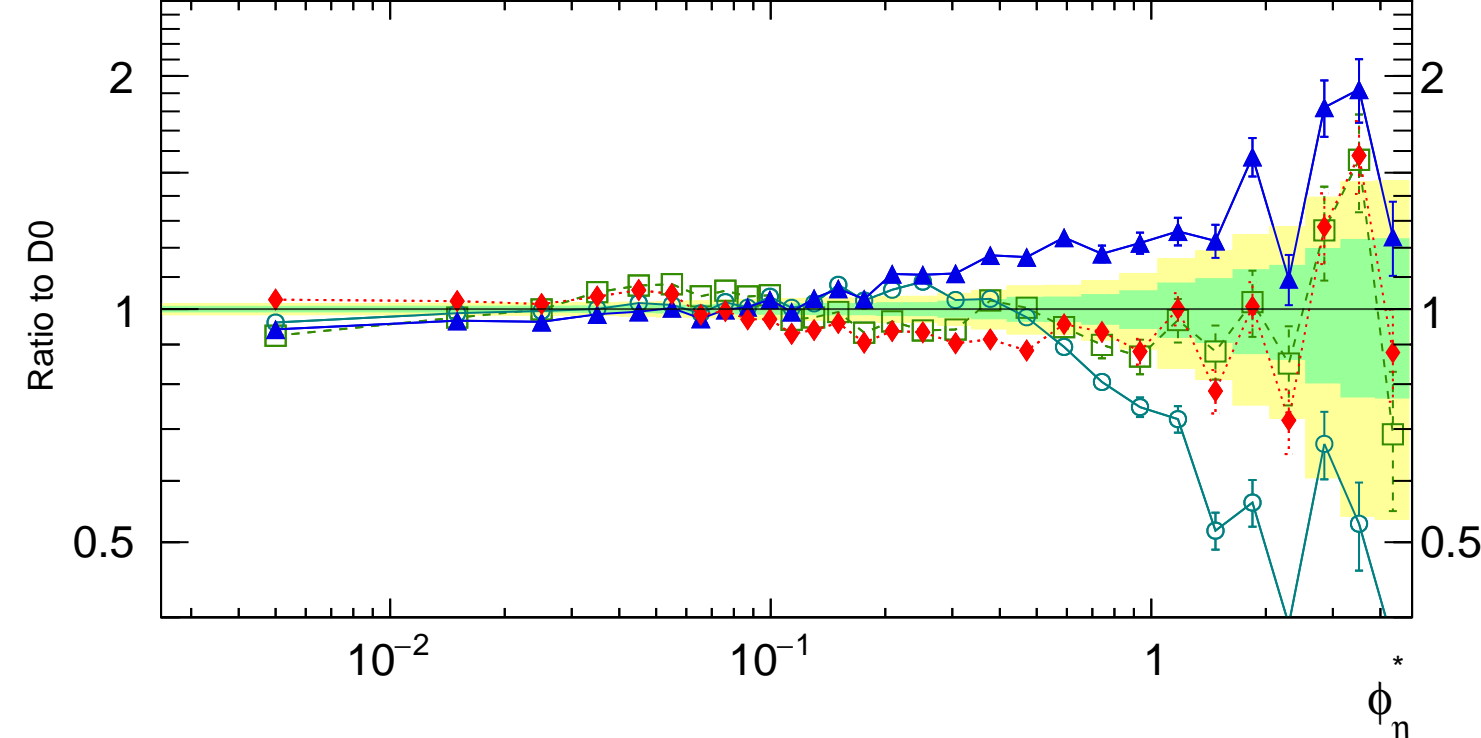

1960 GeV ppbar

Z (Drell-Yan)

Rivet 3.1.0, ≥ 5.8 M events