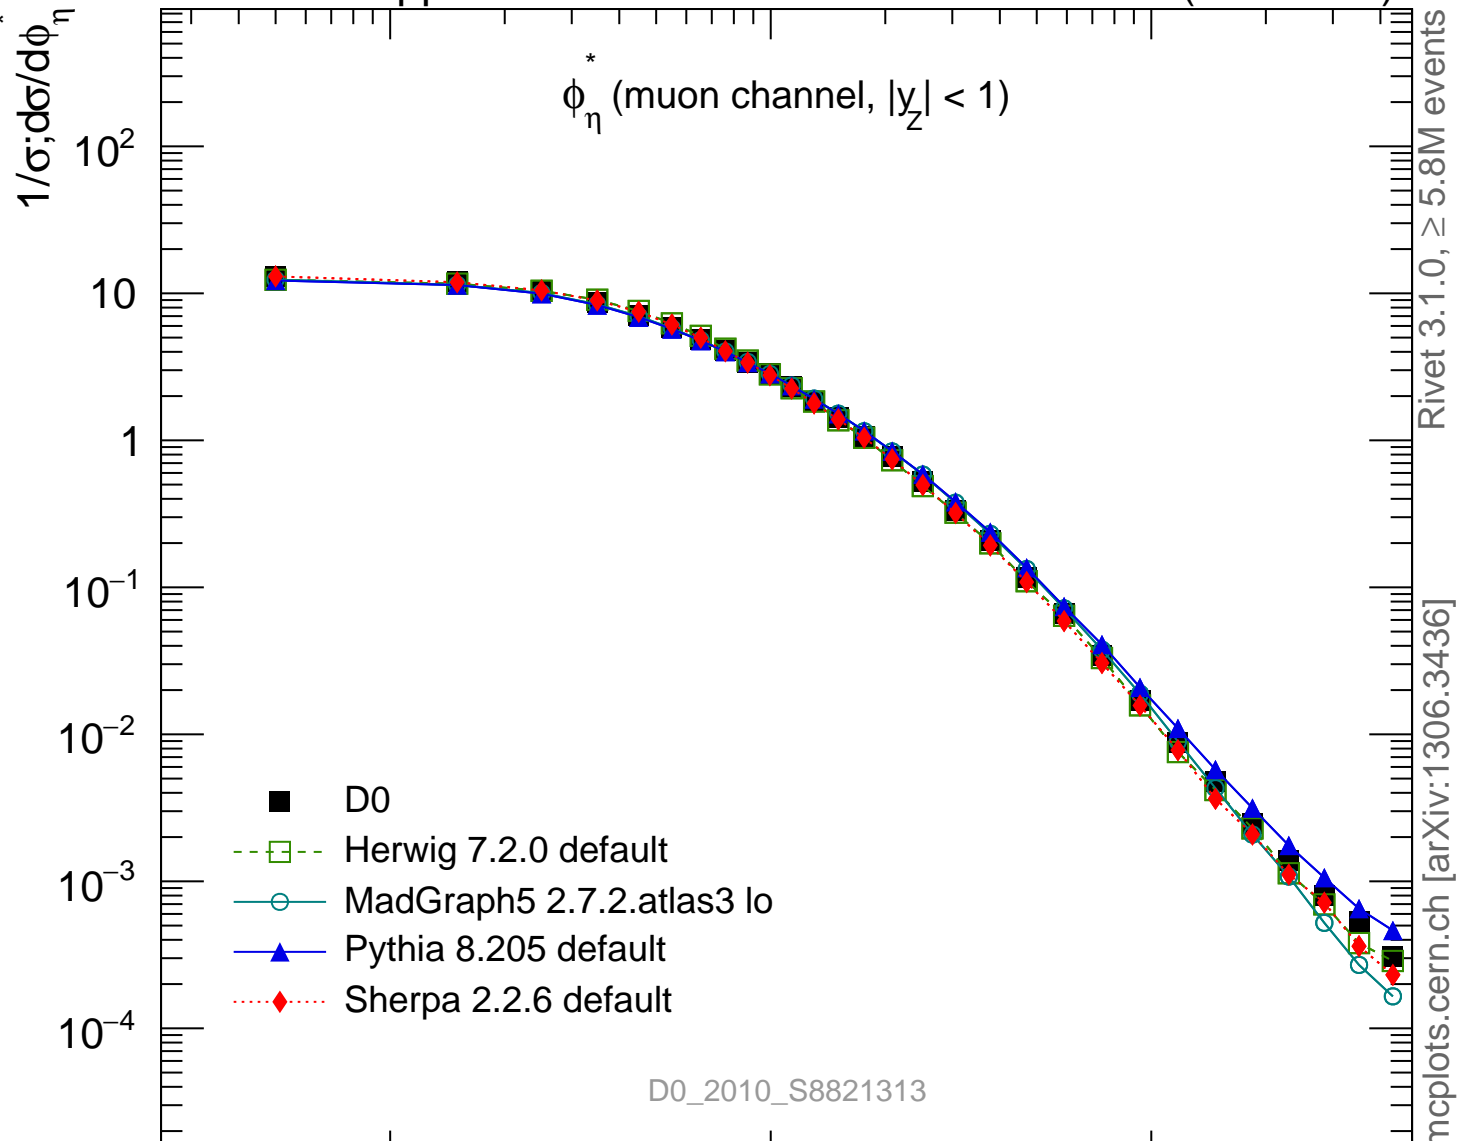

1960 GeV ppbar

Z (Drell-Yan)

Rivet 3.1.0, ≥ 5.8 M events