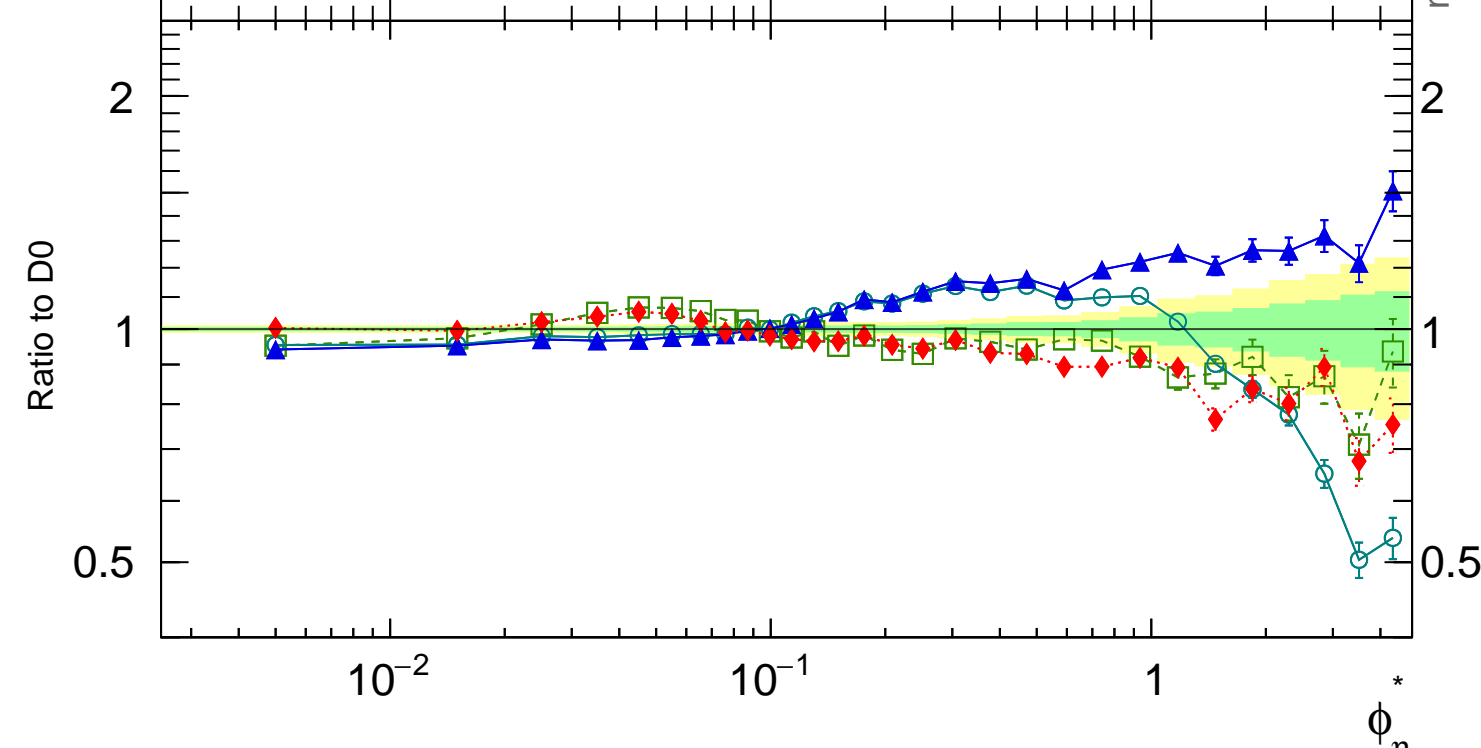

1960 GeV ppbar

Z (Drell-Yan)

Rivet 3.1.0, ≥ 5.8 M events