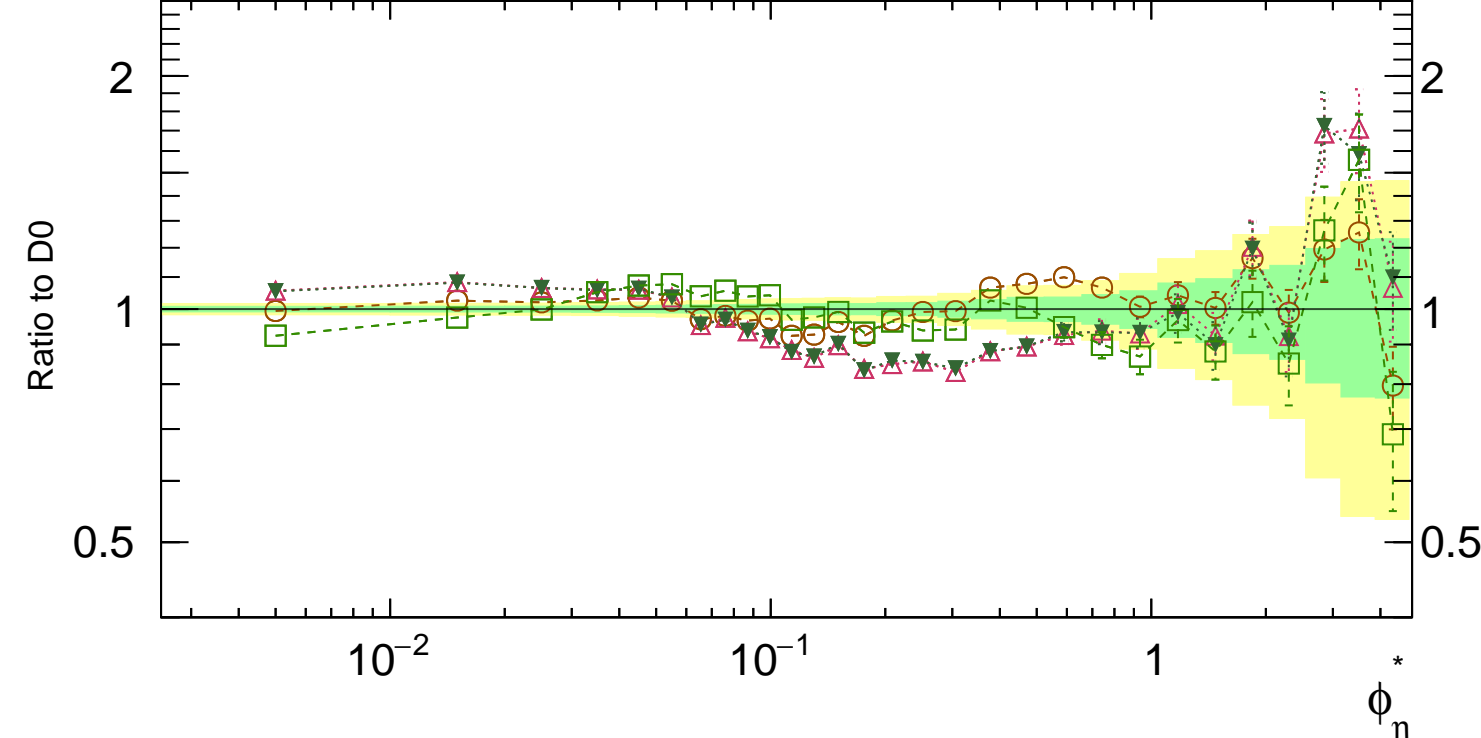

1960 GeV ppbar

Z (Drell-Yan)

Rivet 3.1.0, $\geq 5.8M$ events