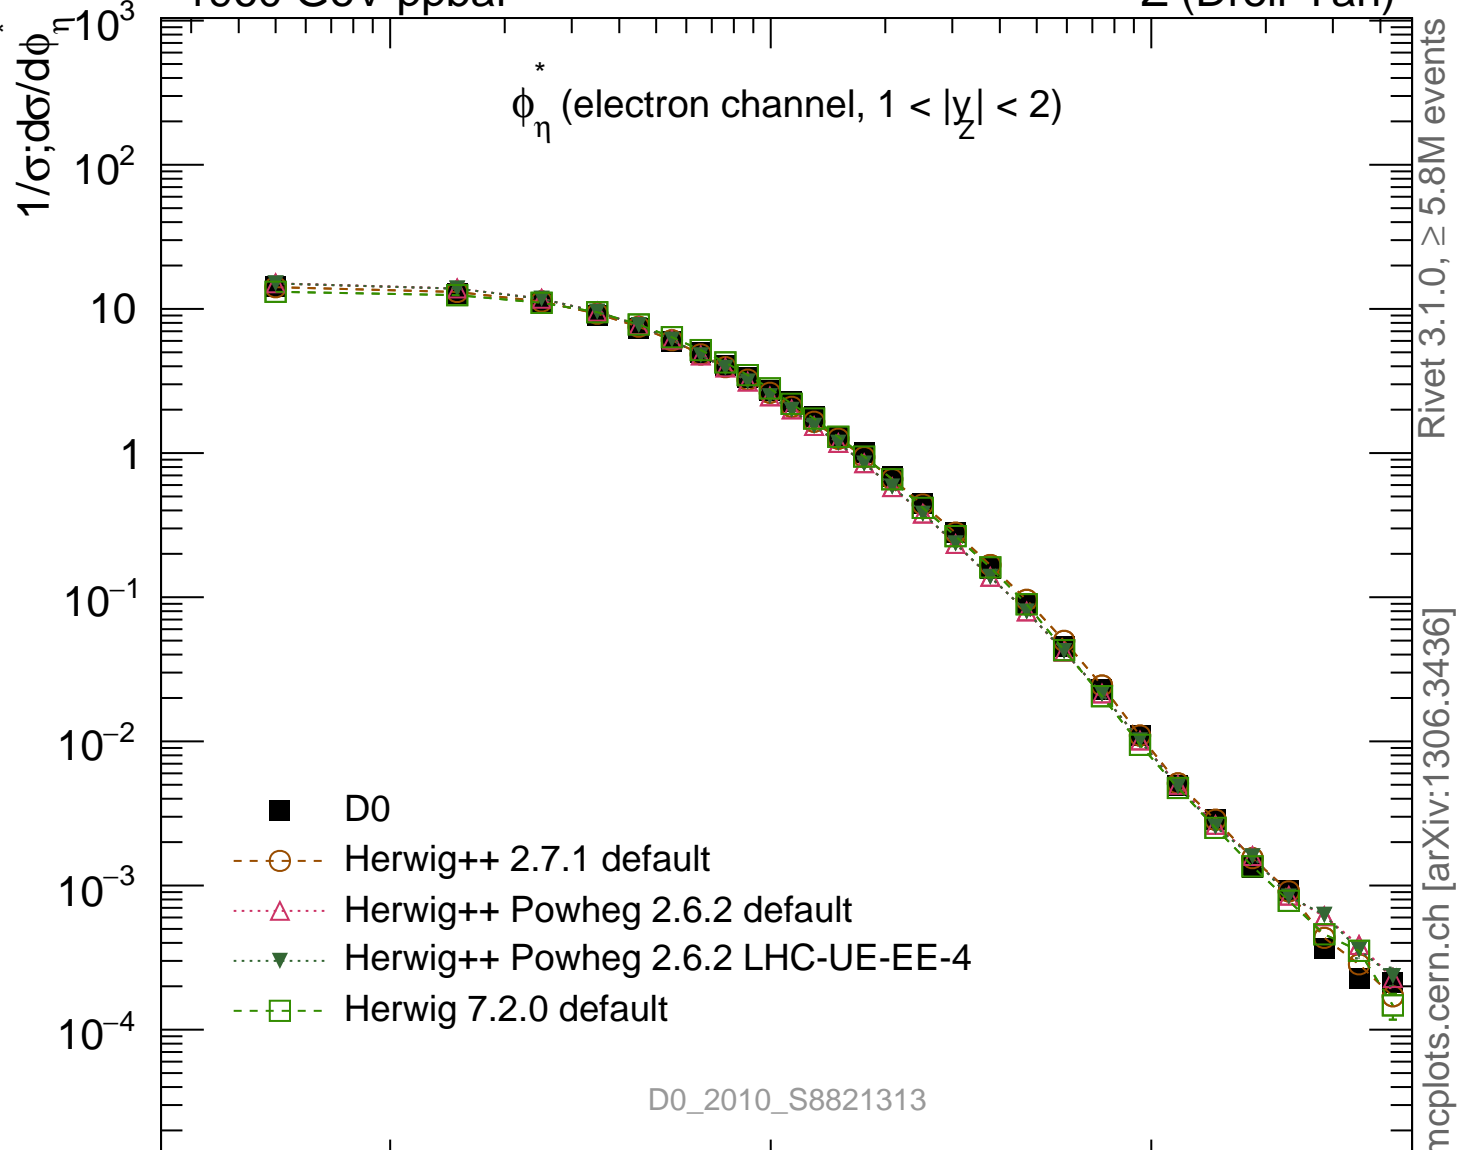

1960 GeV ppbar

Z (Drell-Yan)

Rivet 3.1.0, $\geq 5.8M$ events