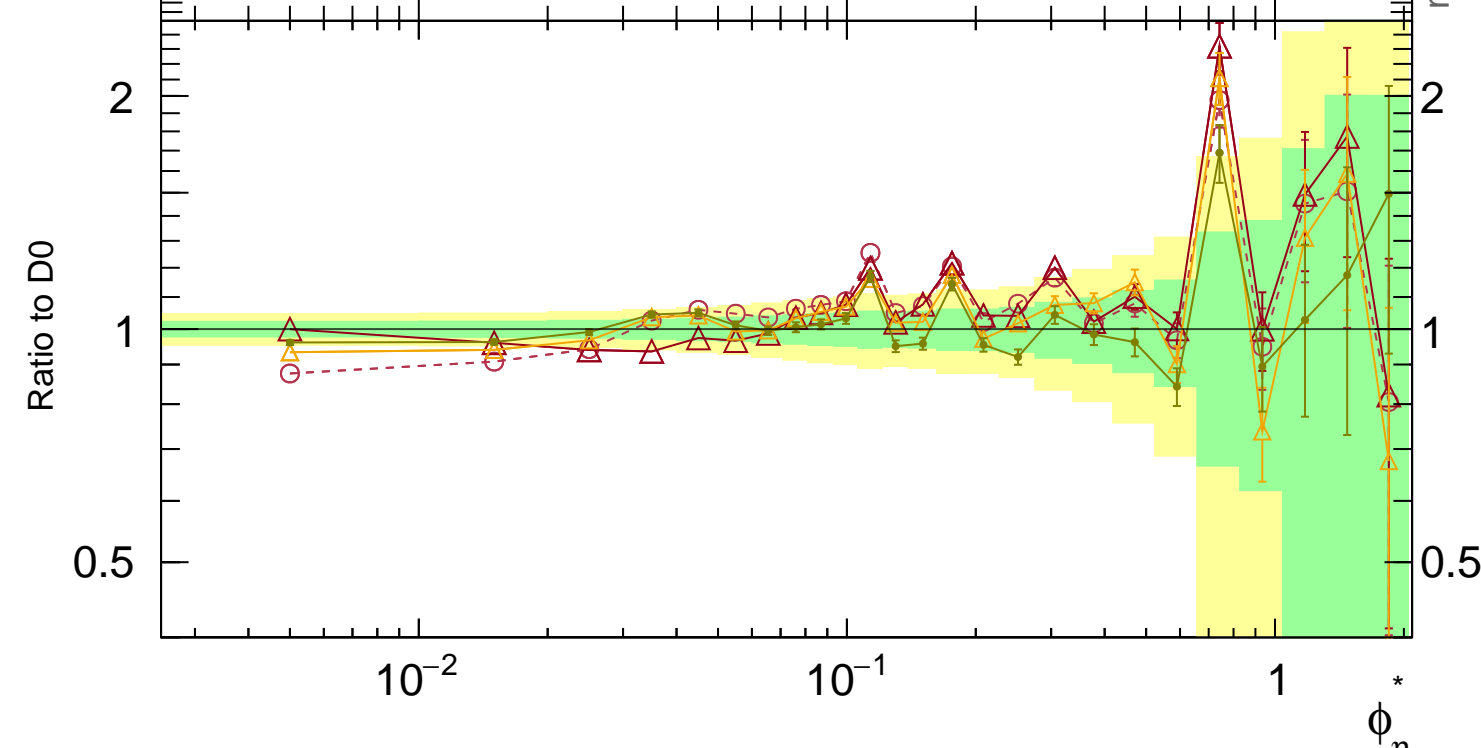

1960 GeV ppbar

Z (Drell-Yan)

Rivet 3.1.0, ≥ 14M events