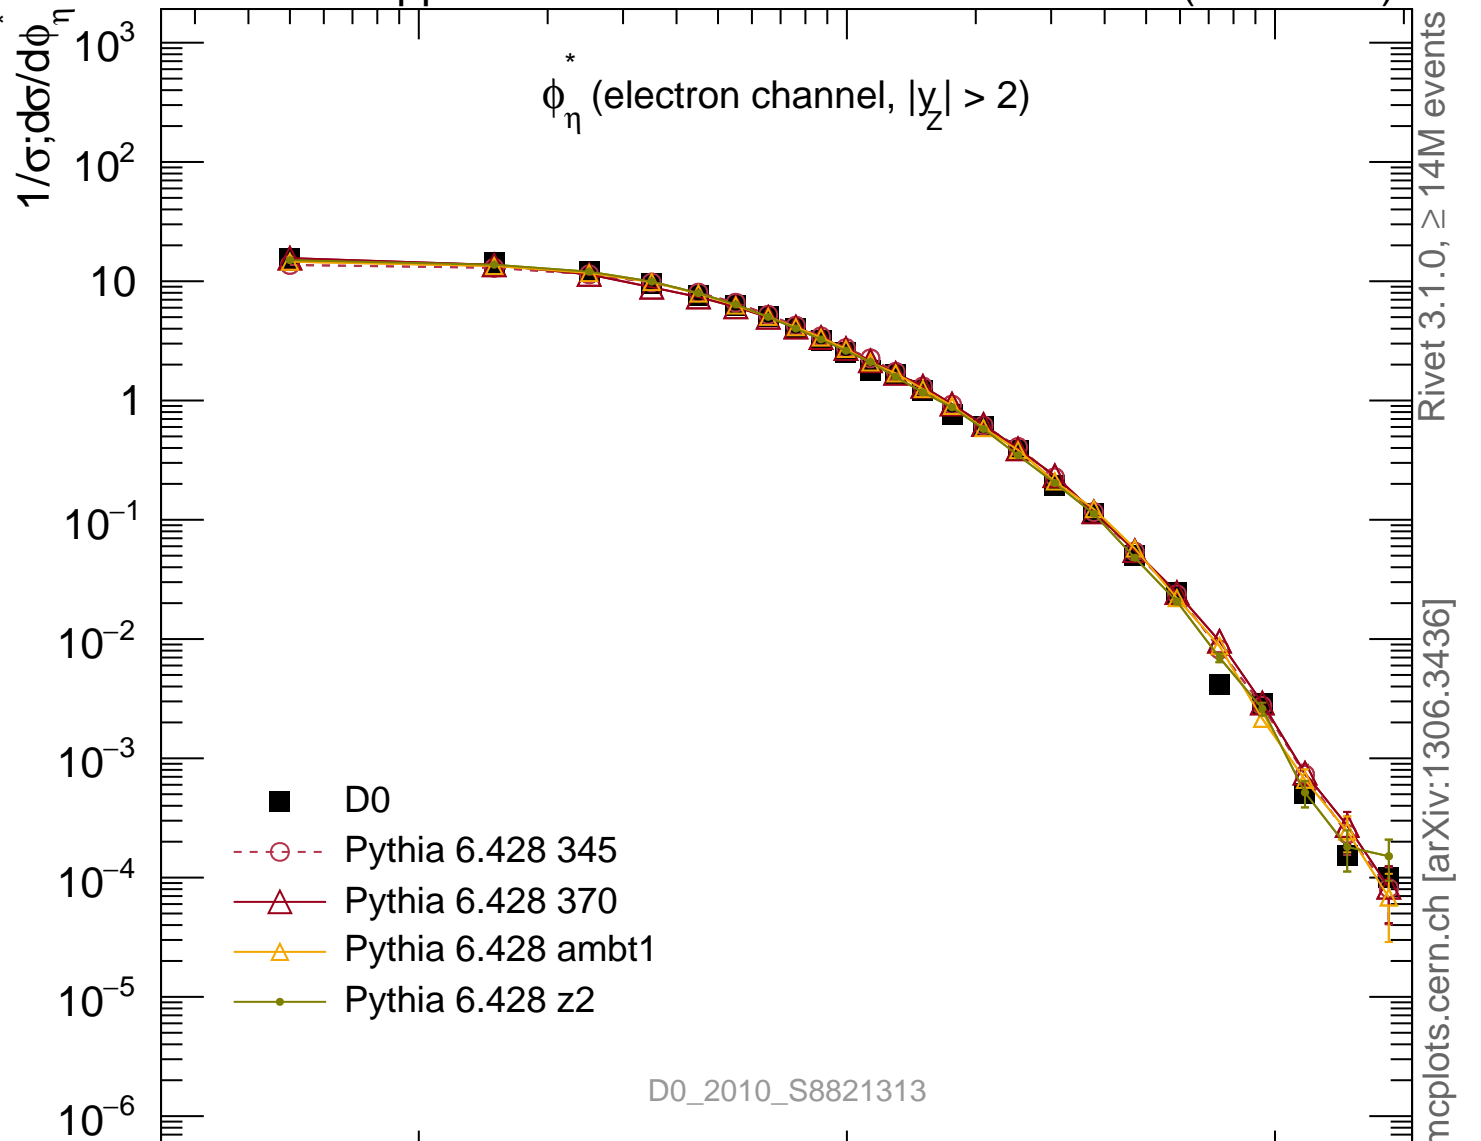

1960 GeV ppbar

Z (Drell-Yan)

Rivet 3.1.0, ≥ 14M events