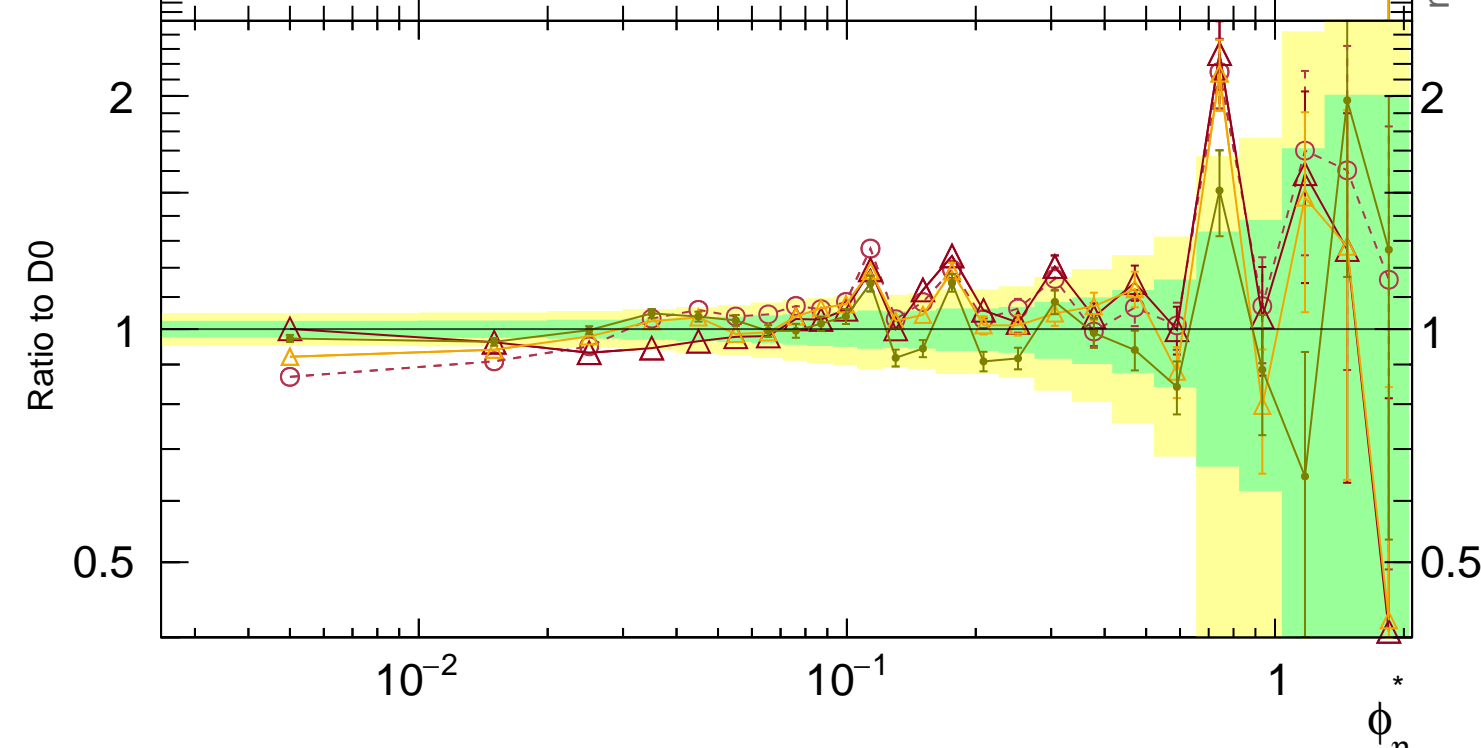

1960 GeV ppbar

Z (Drell-Yan)

Rivet 3.1.0,  $\geq 7.1$ M events