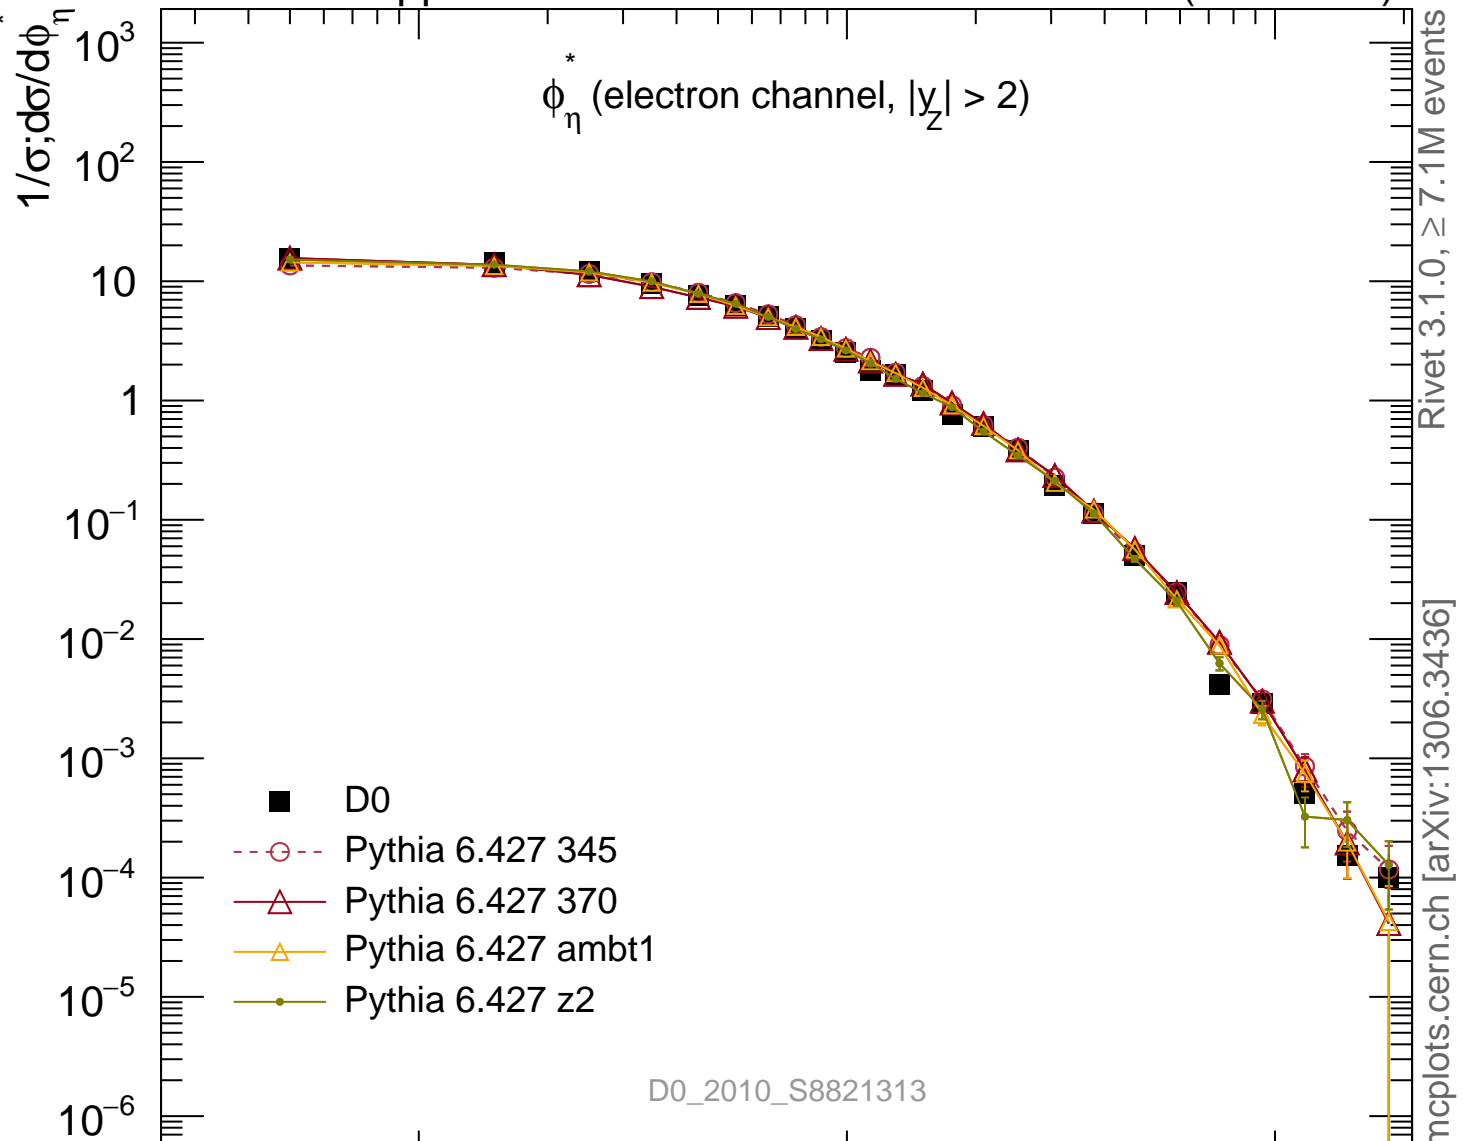

1960 GeV ppbar

Z (Drell-Yan)

Rivet 3.1.0,  $\geq 7.1$ M events