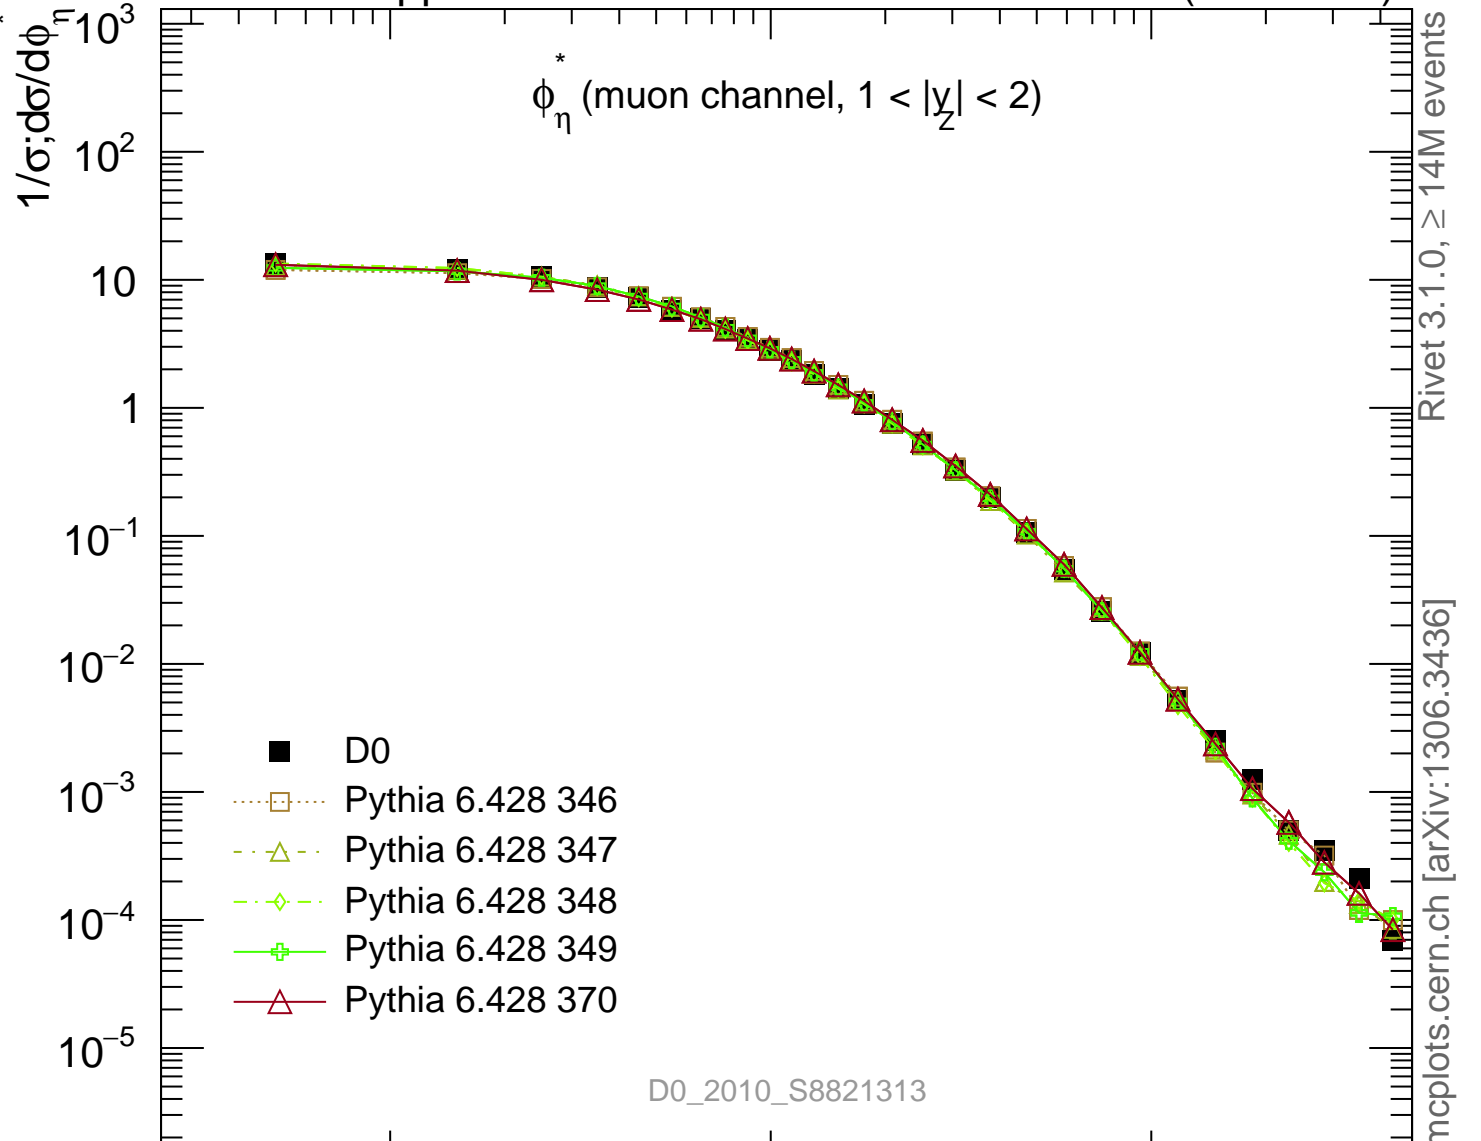

1960 GeV ppbar

Z (Drell-Yan)

Rivet 3.1.0, ≥ 14M events