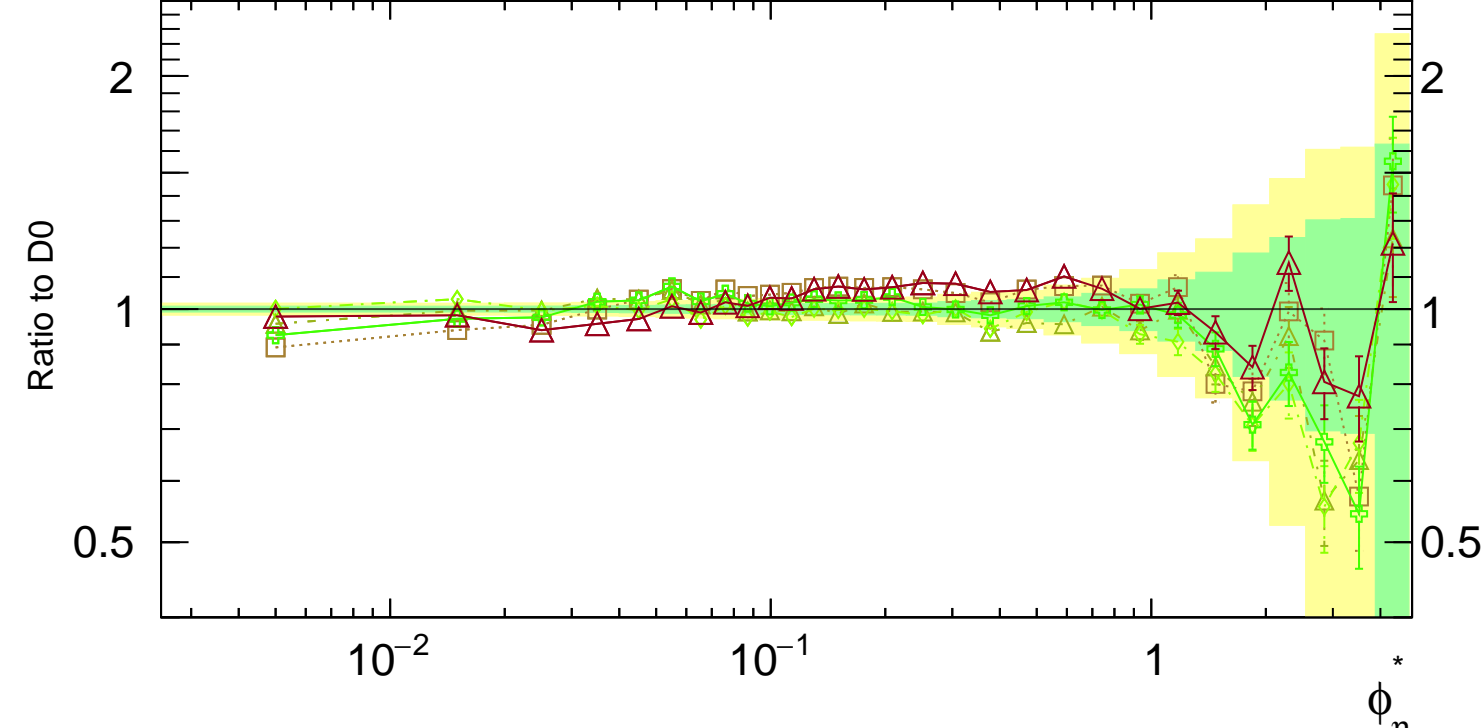

1960 GeV ppbar

Z (Drell-Yan)

Rivet 3.1.0, ≥ 14M events