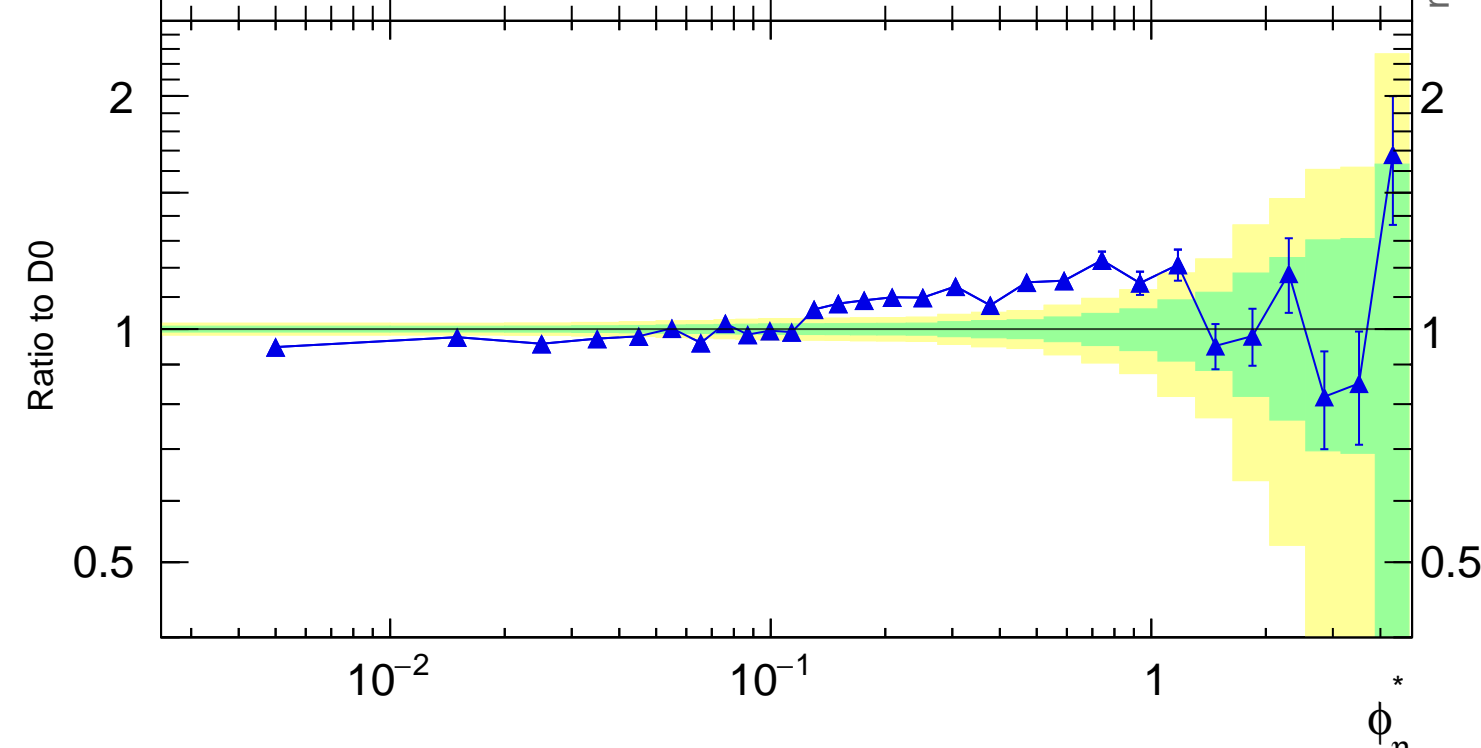

1960 GeV ppbar

Z (Drell-Yan)

Rivet 3.1.0, 7.6M events