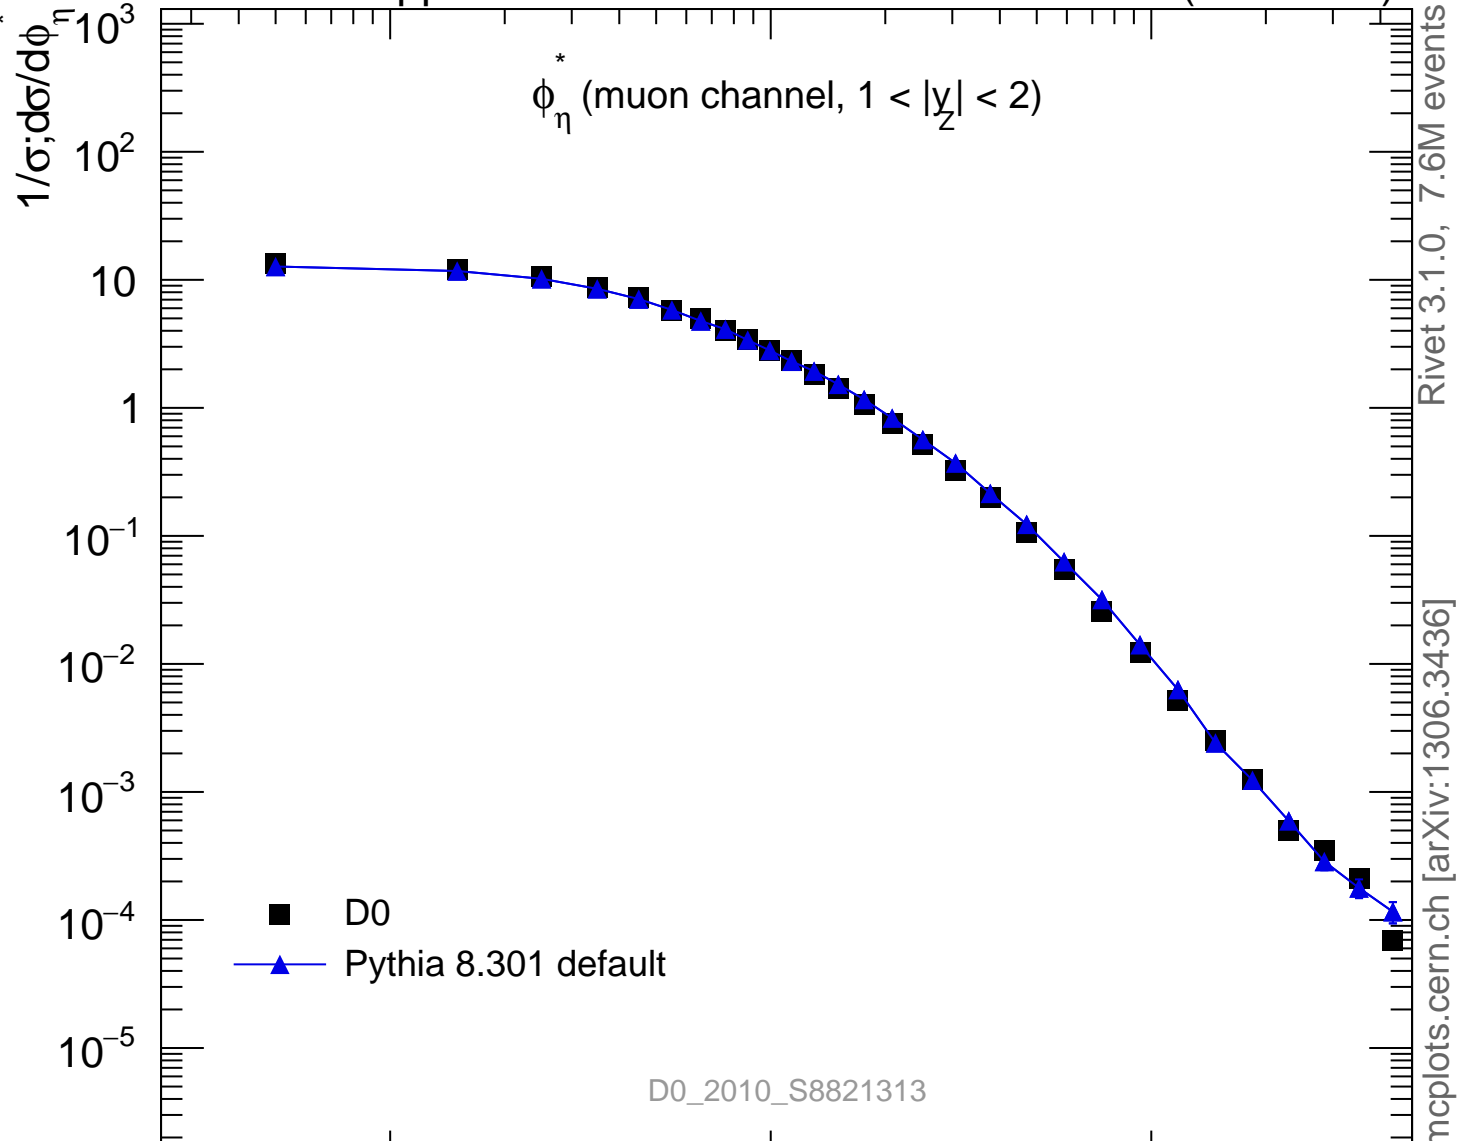

1960 GeV ppbar

Z (Drell-Yan)

Rivet 3.1.0, 7.6M events