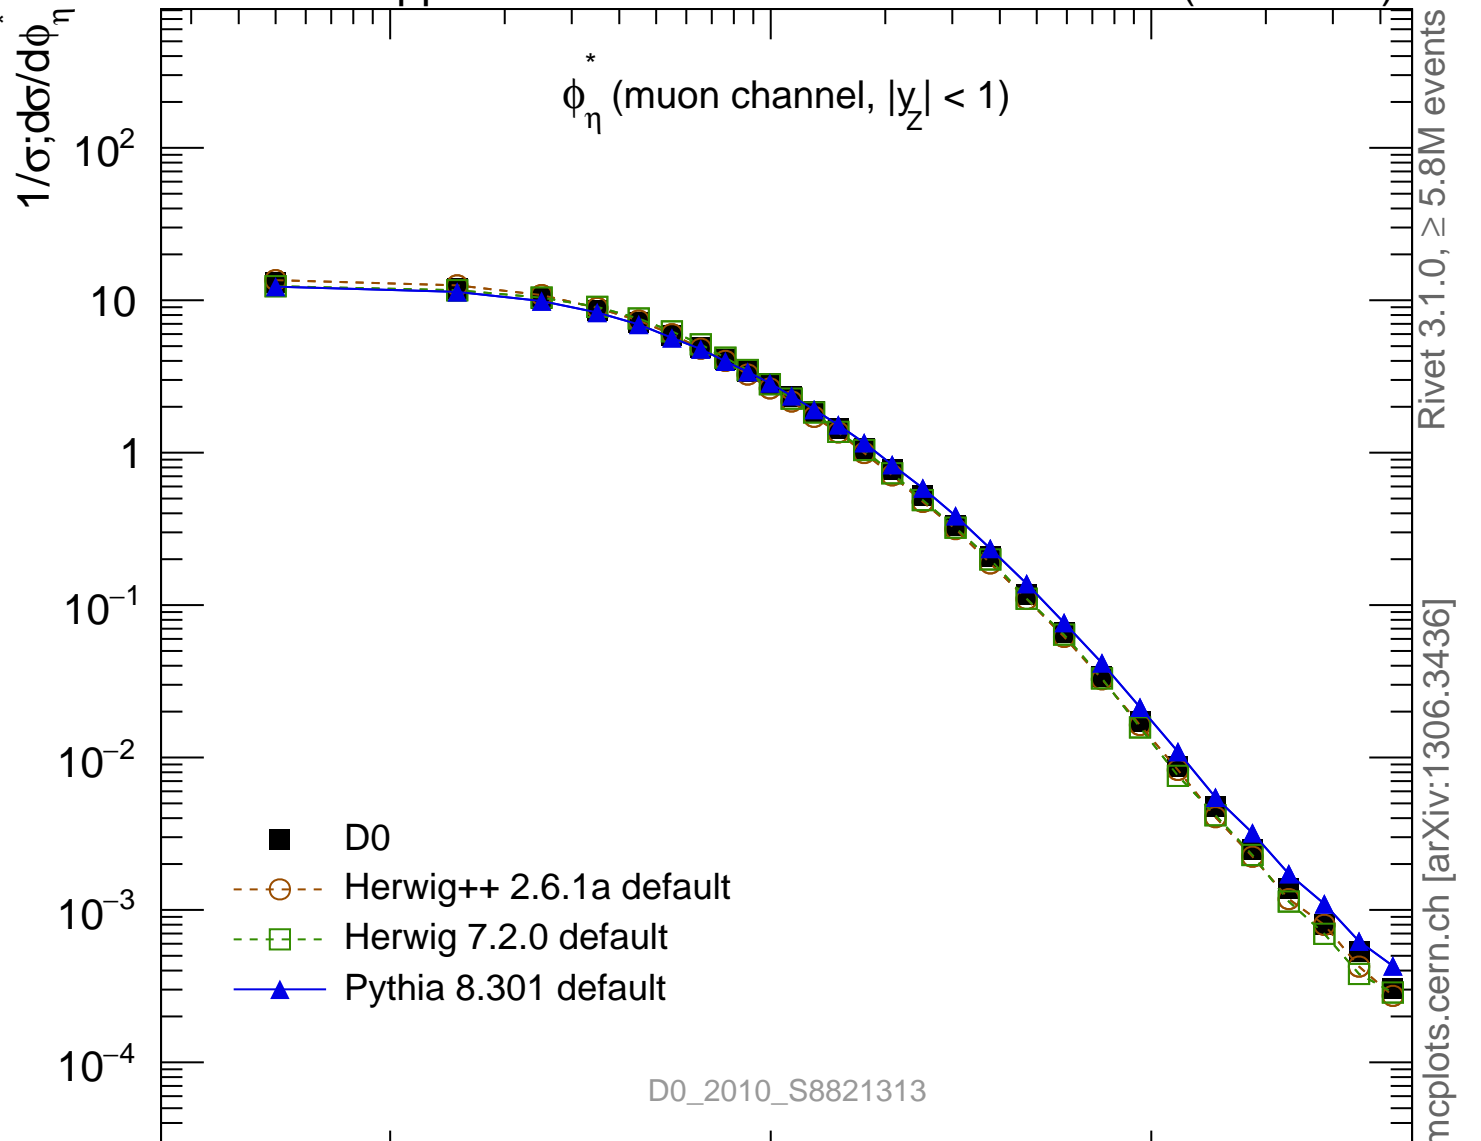

1960 GeV ppbar

Z (Drell-Yan)

Rivet 3.1.0, ≥ 5.8 M events