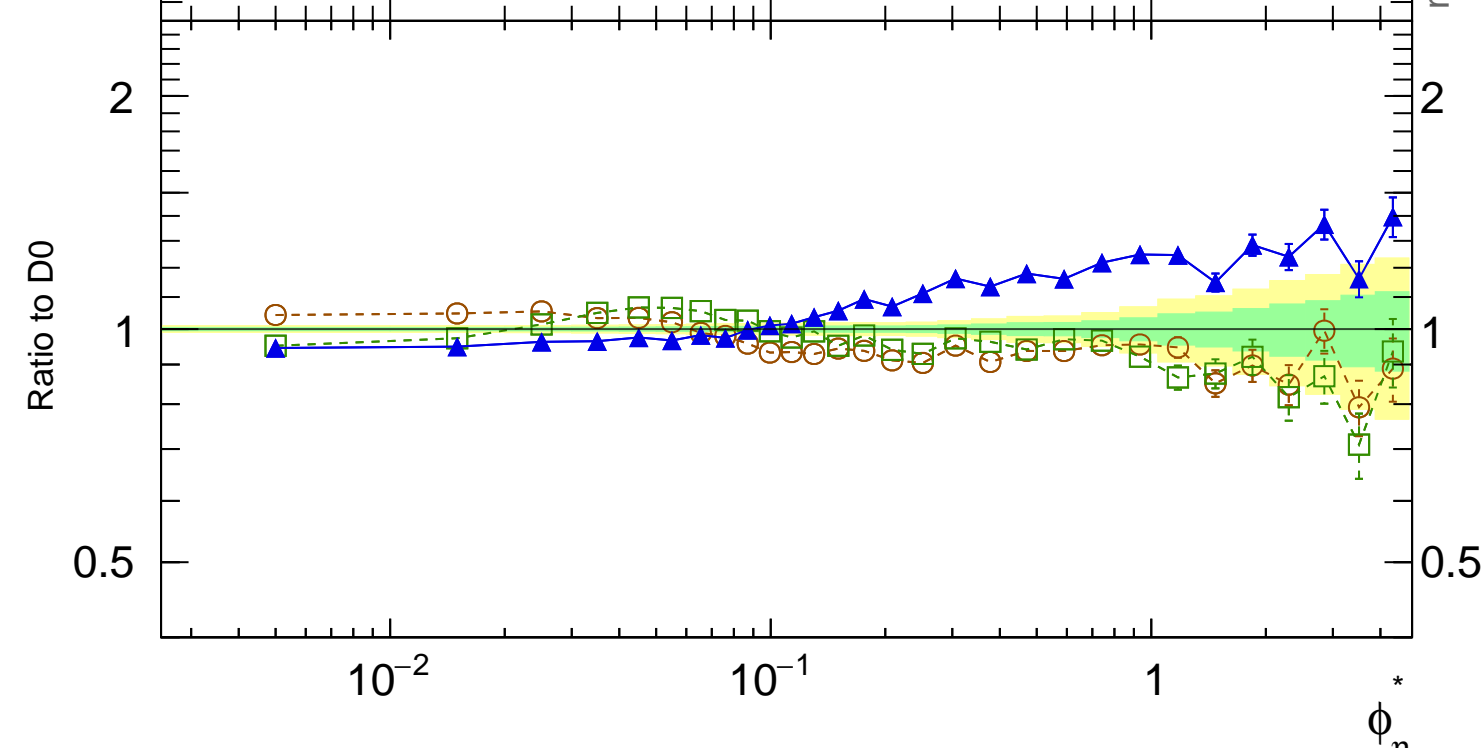

1960 GeV ppbar

Z (Drell-Yan)

Rivet 3.1.0, ≥ 5.8 M events