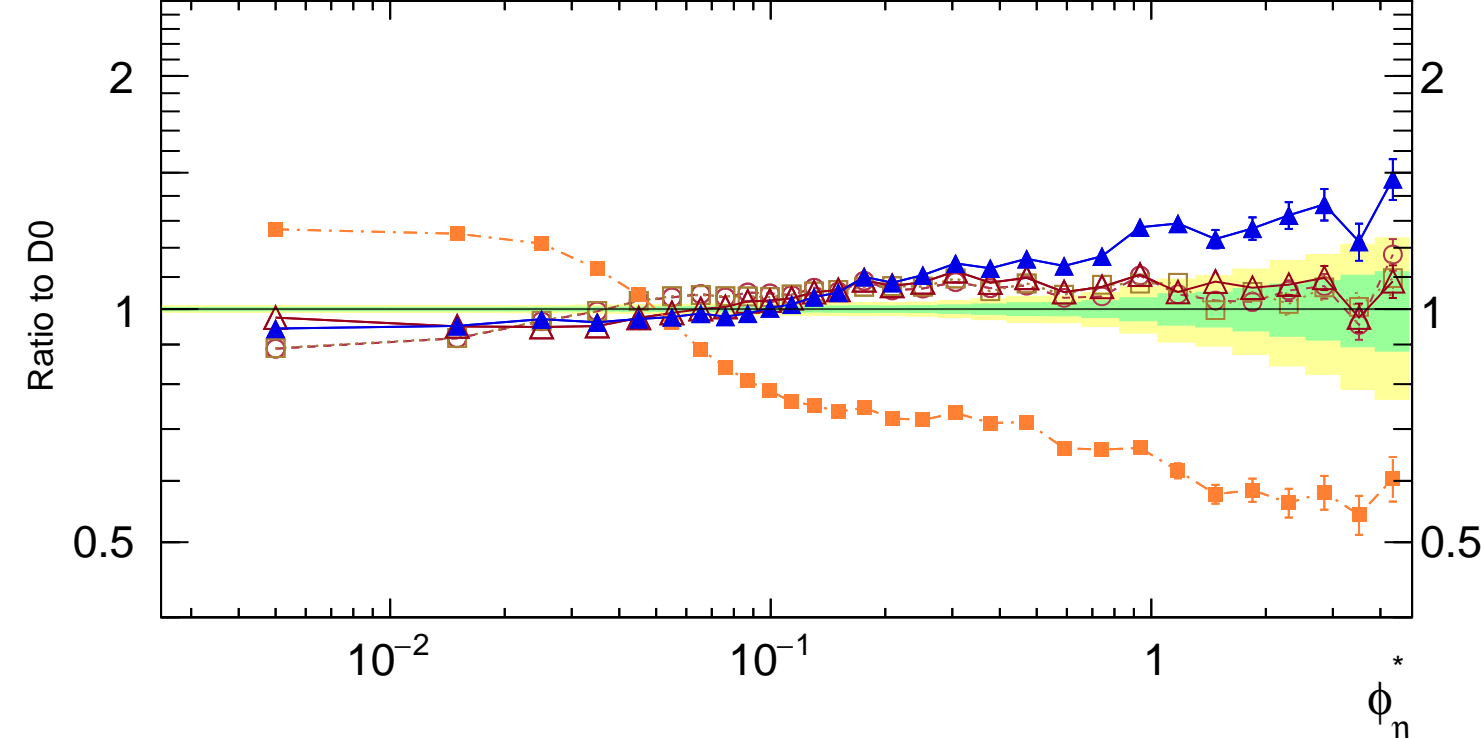

1960 GeV ppbar

Z (Drell-Yan)

Rivet 3.1.0, ≥ 6.8 M events