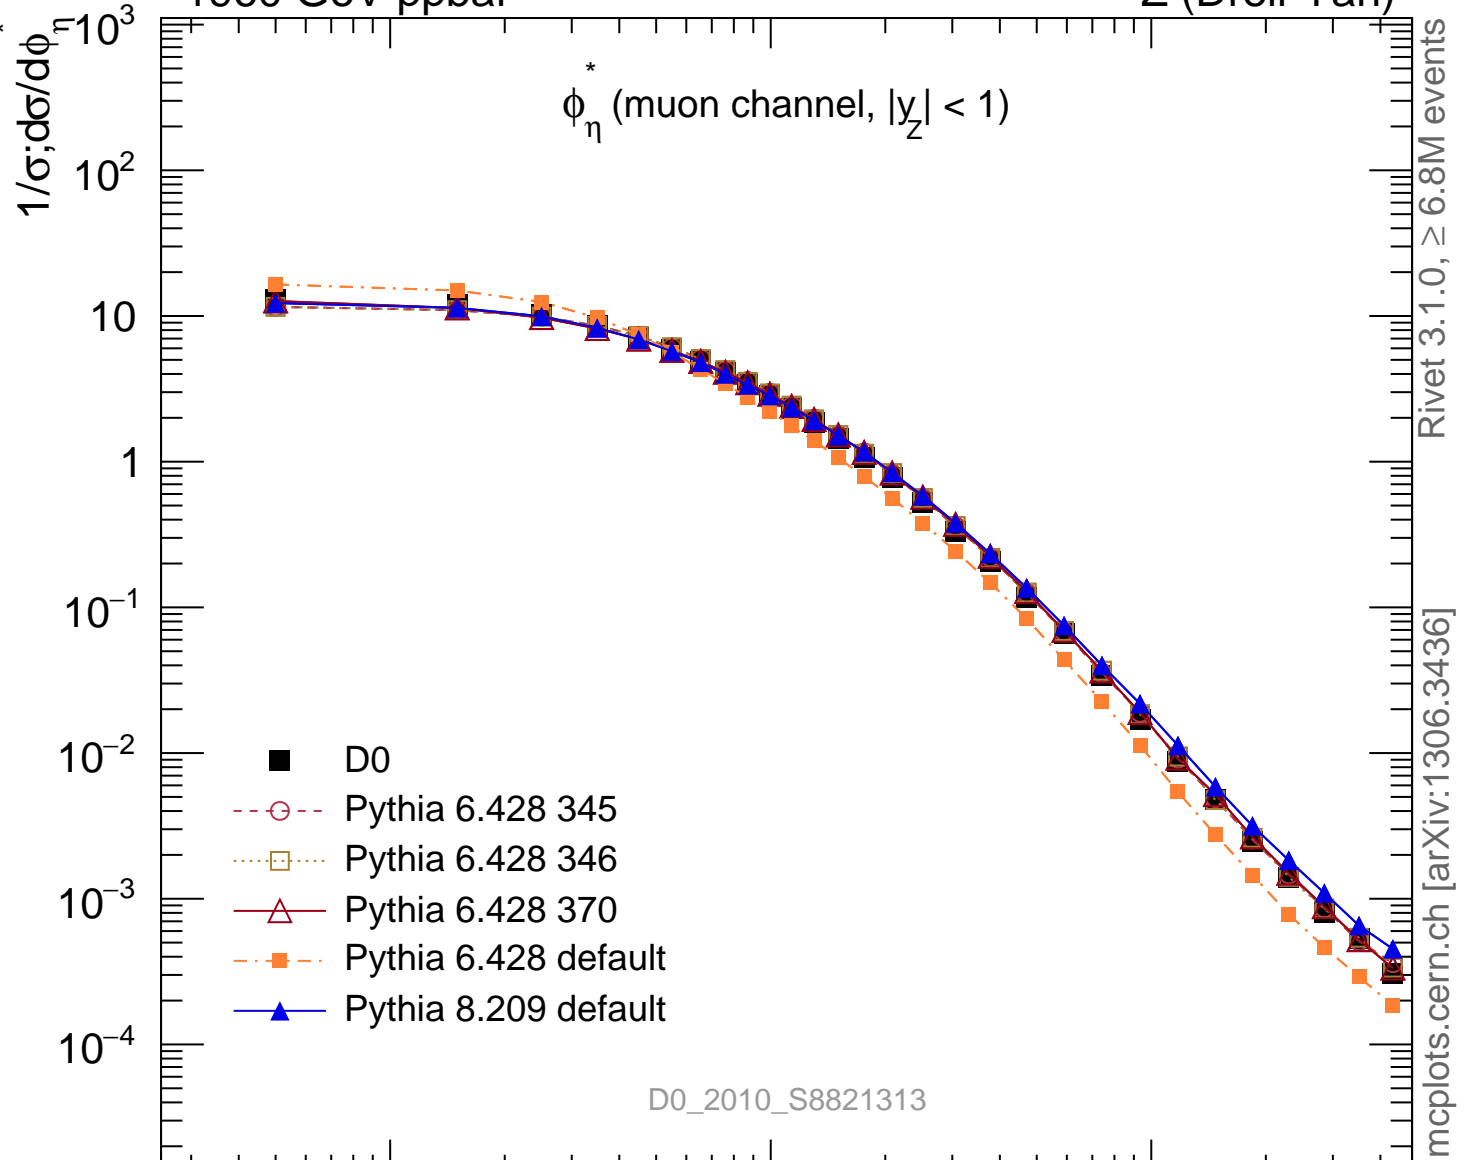

1960 GeV ppbar

Z (Drell-Yan)

Rivet 3.1.0, ≥ 6.8 M events