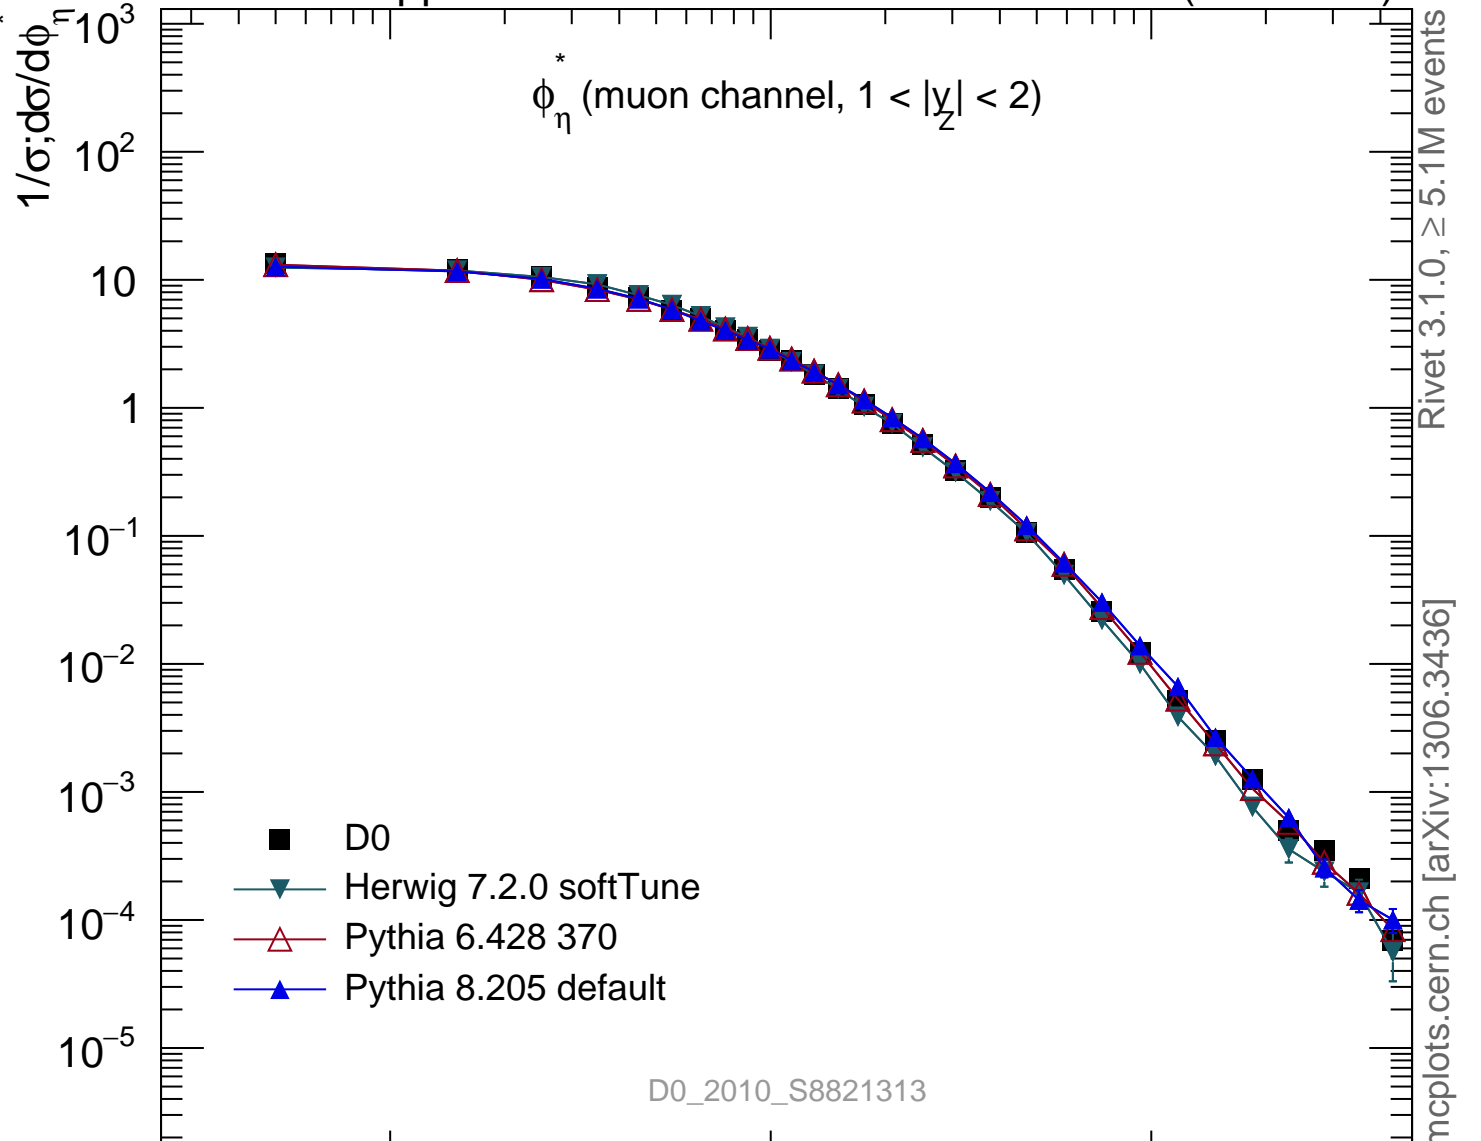

1960 GeV ppbar

Z (Drell-Yan)

Rivet 3.1.0, ≥ 5.1M events