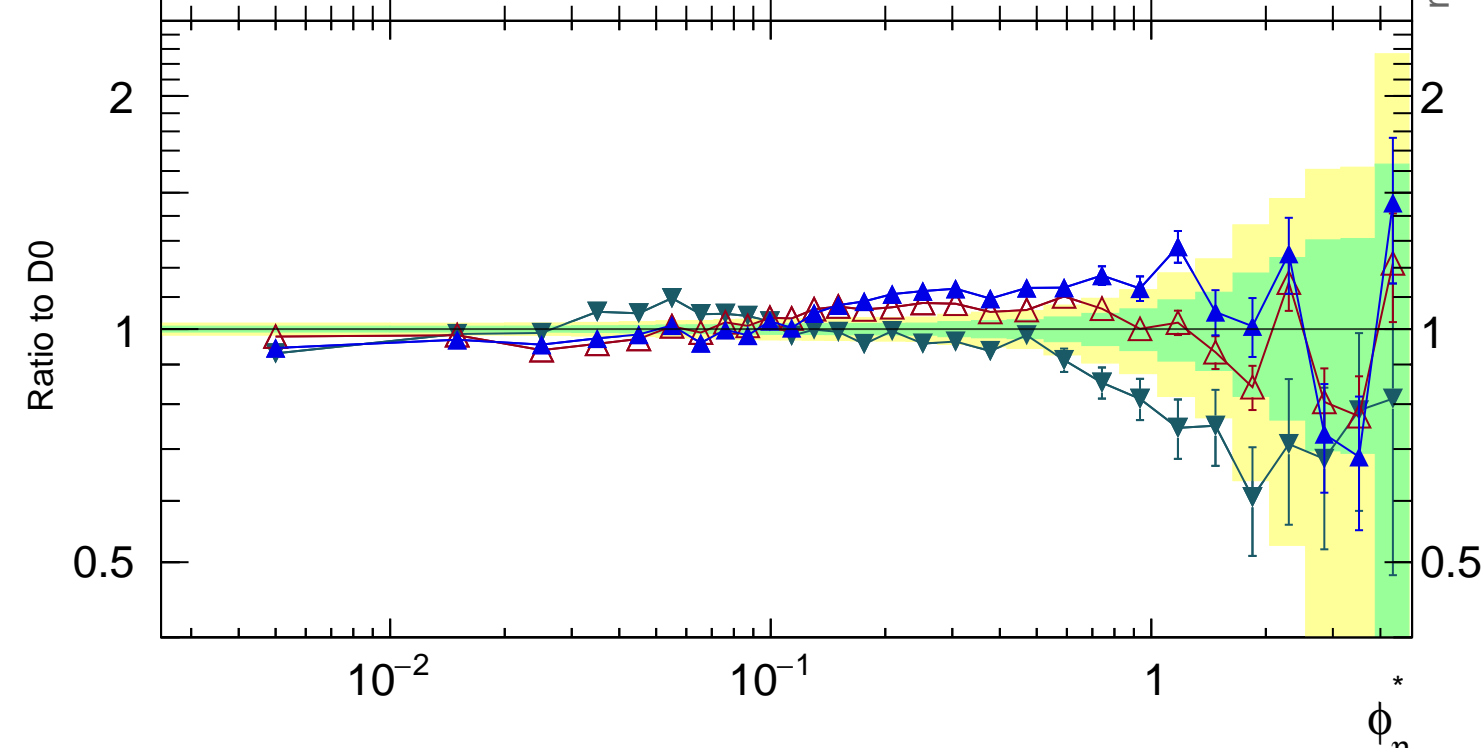

1960 GeV ppbar

Z (Drell-Yan)

Rivet 3.1.0, ≥ 5.1M events