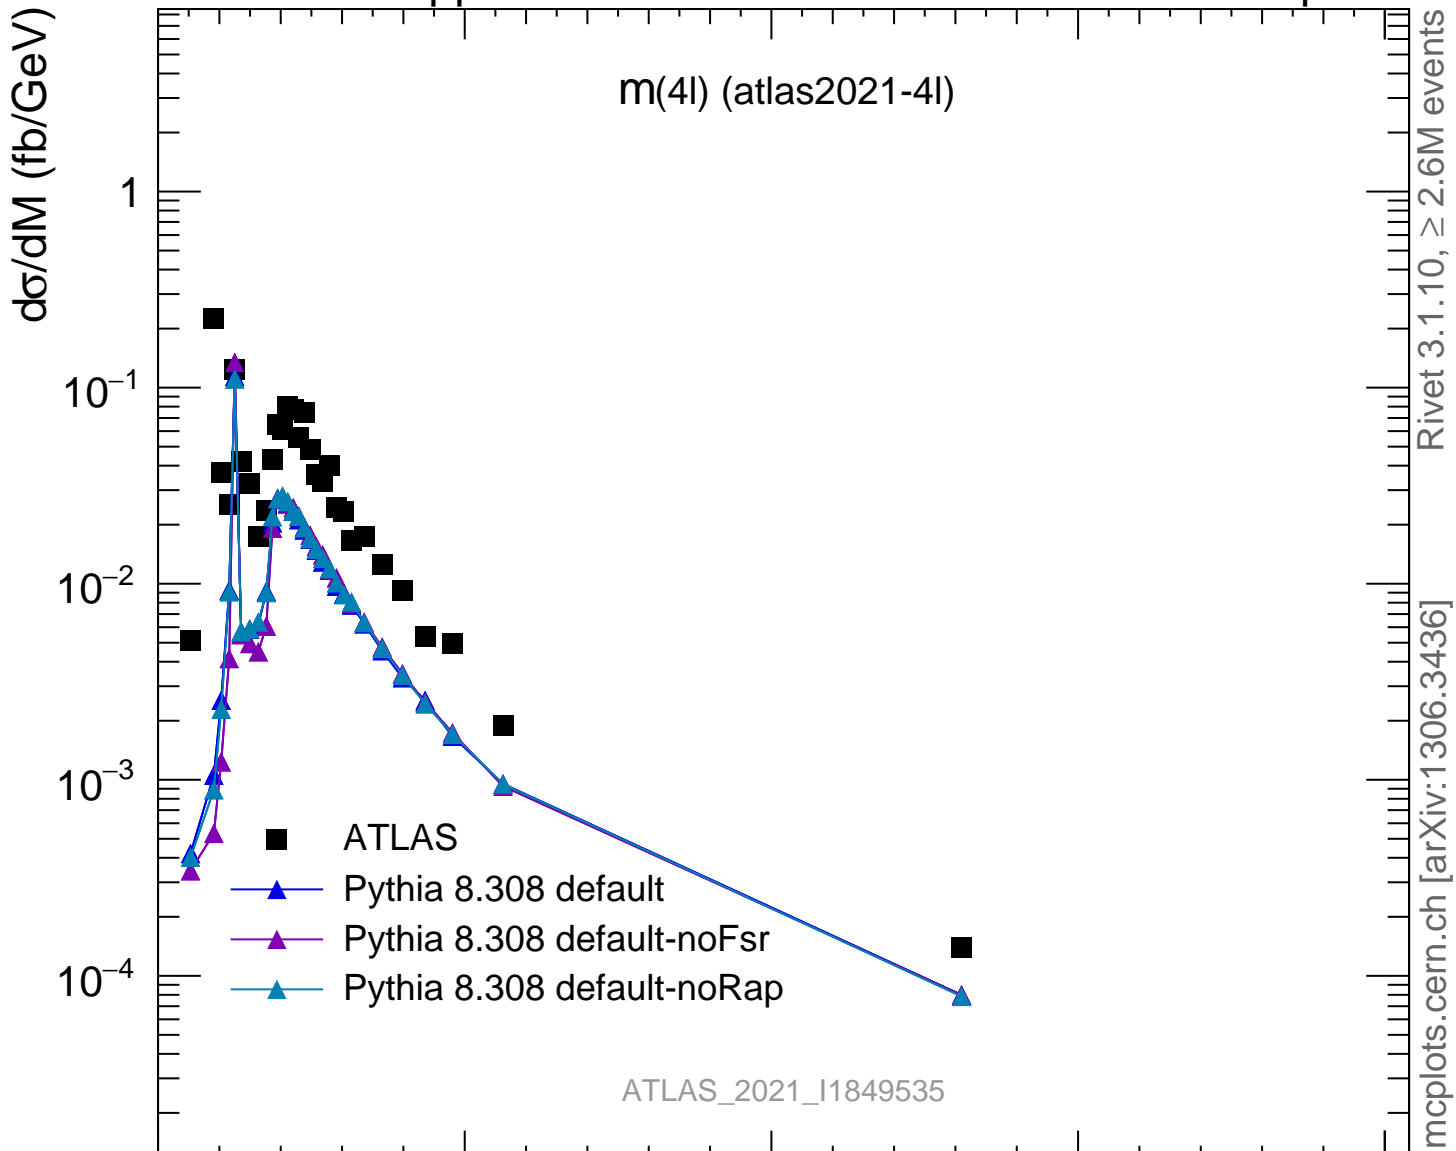

13000 GeV pp

4-lepton

Rivet 3.1.10, $\geq 2.6M$ events
mcplots.cern.ch [arXiv:1306.3436]