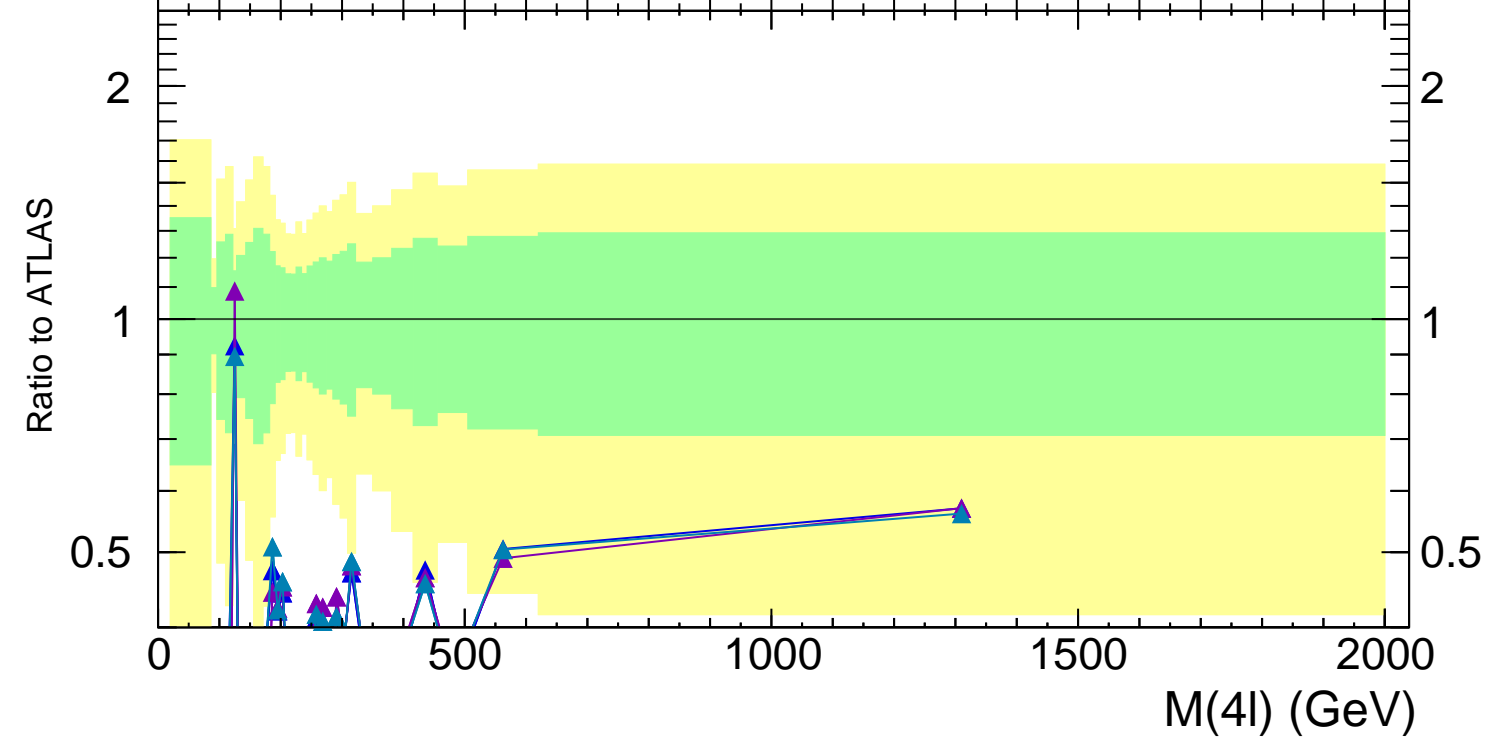

13000 GeV pp

4-lepton

Rivet 3.1.10, $\geq 2.6M$ events
mcplots.cern.ch [arXiv:1306.3436]