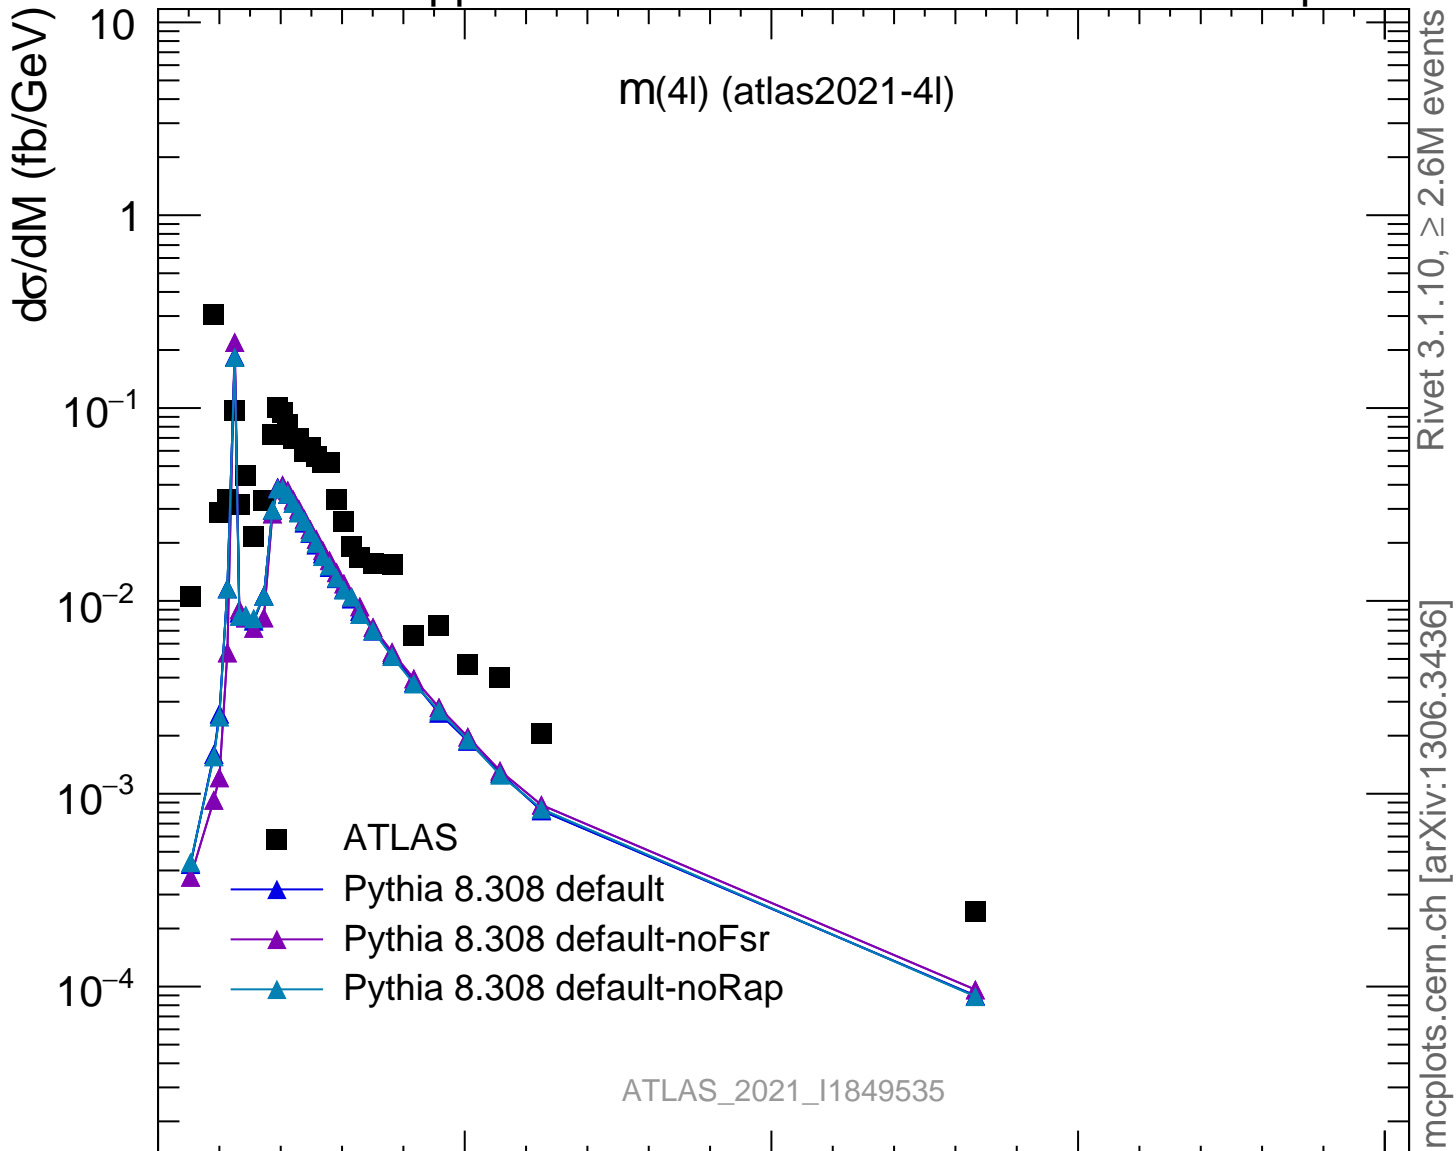

13000 GeV pp

4-lepton

Rivet 3.1.10, ≥ 2.6M events
mcplots.cern.ch [arXiv:1306.3436]