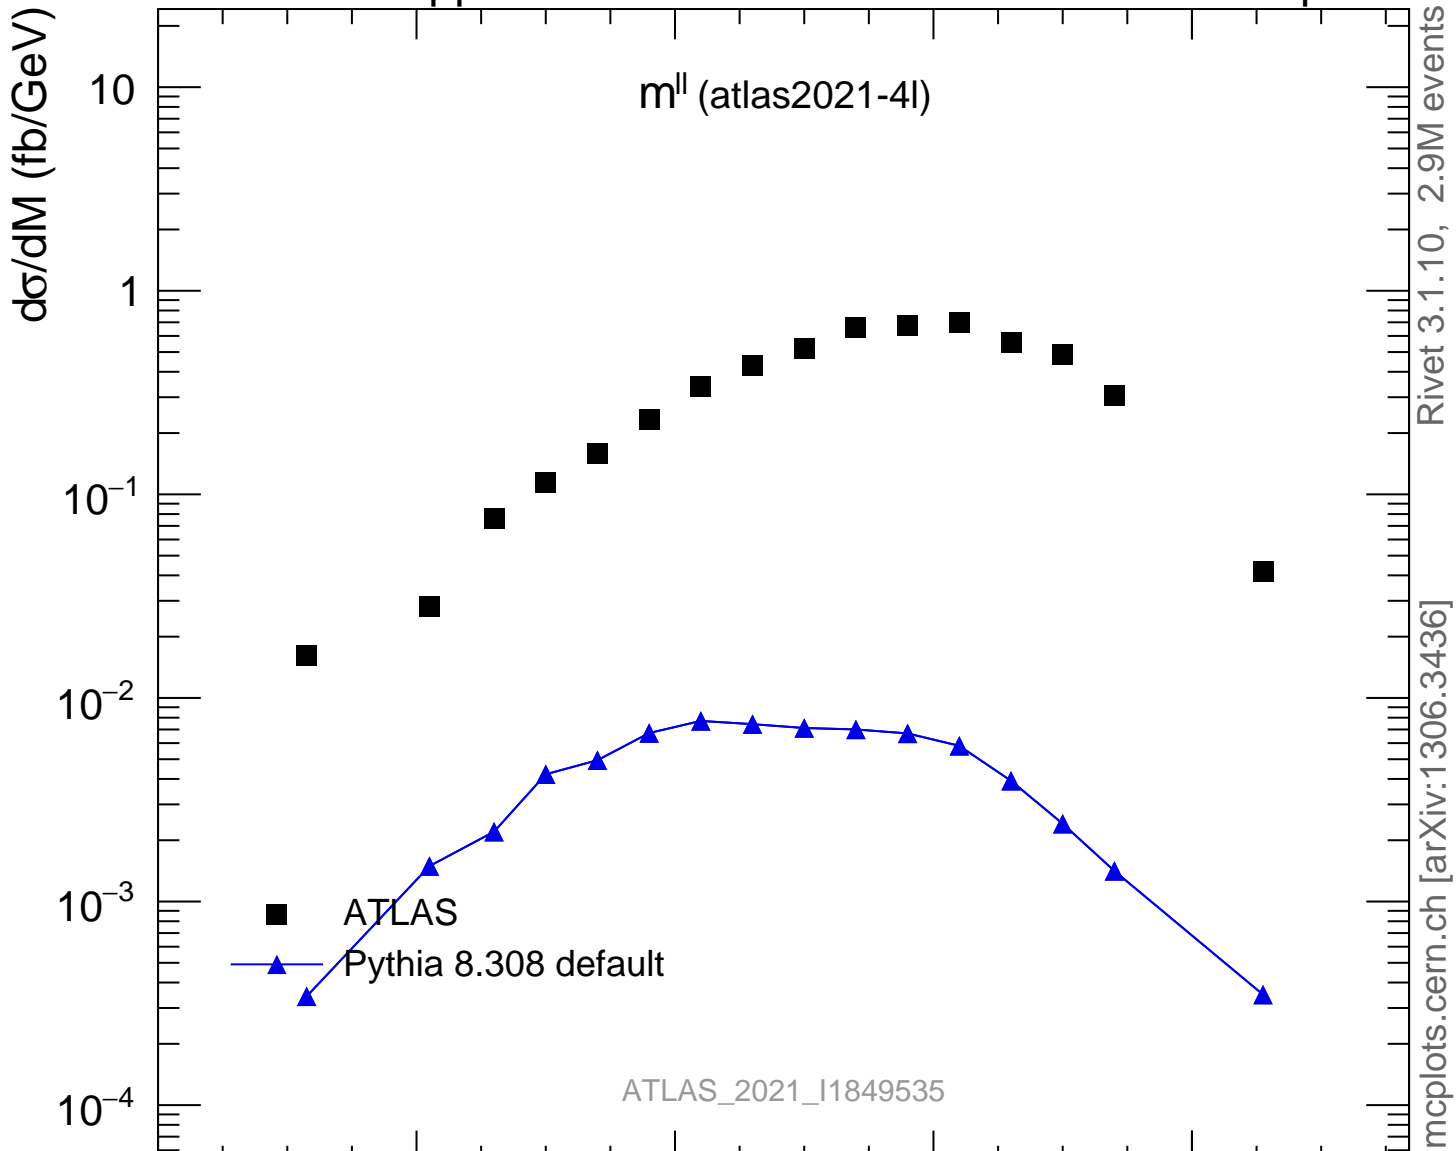

13000 GeV pp

4-lepton

Rivet 3.1.10, 2.9M events
mcplots.cern.ch [arXiv:1306.3436]