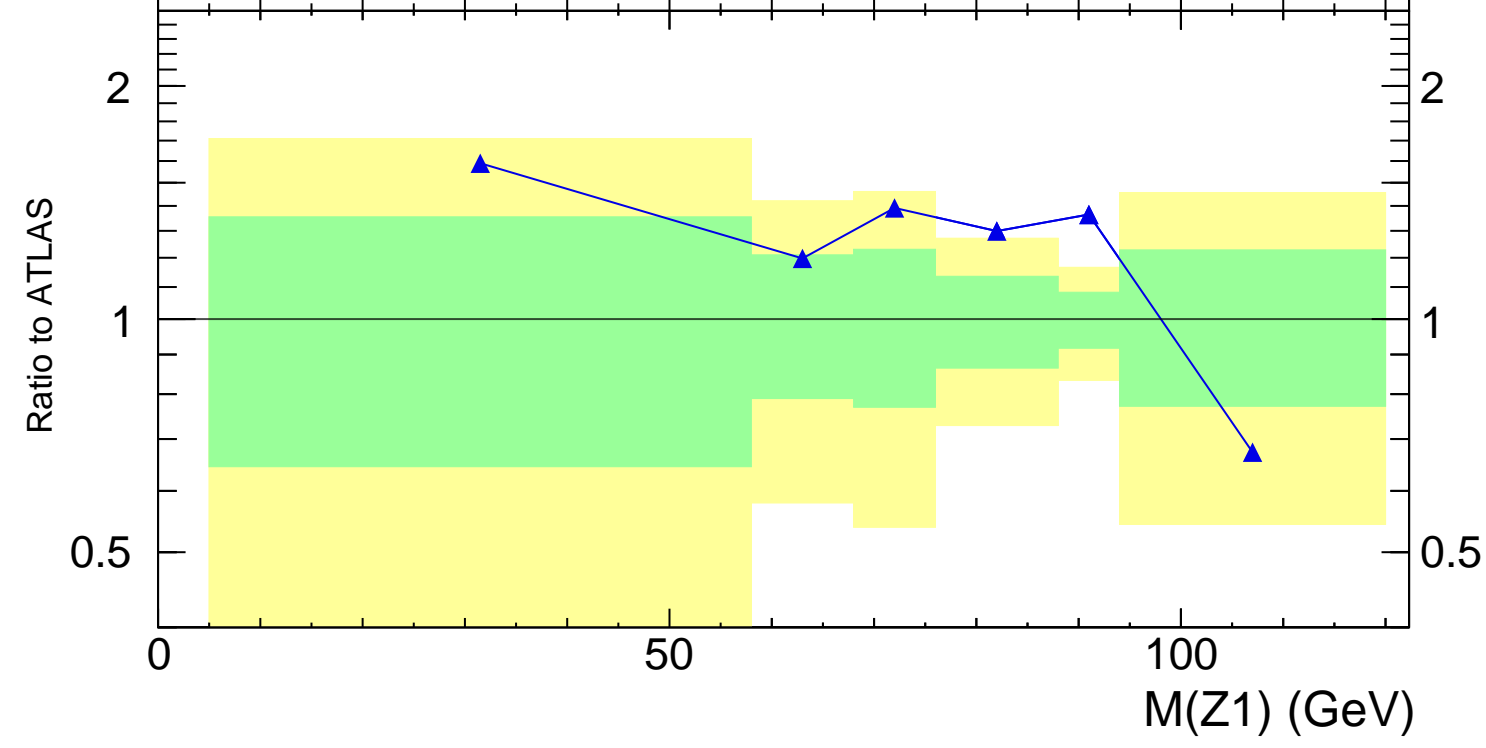

13000 GeV pp

4-lepton

Rivet 3.1.10, 2.9M events
mcplots.cern.ch [arXiv:1306.3436]