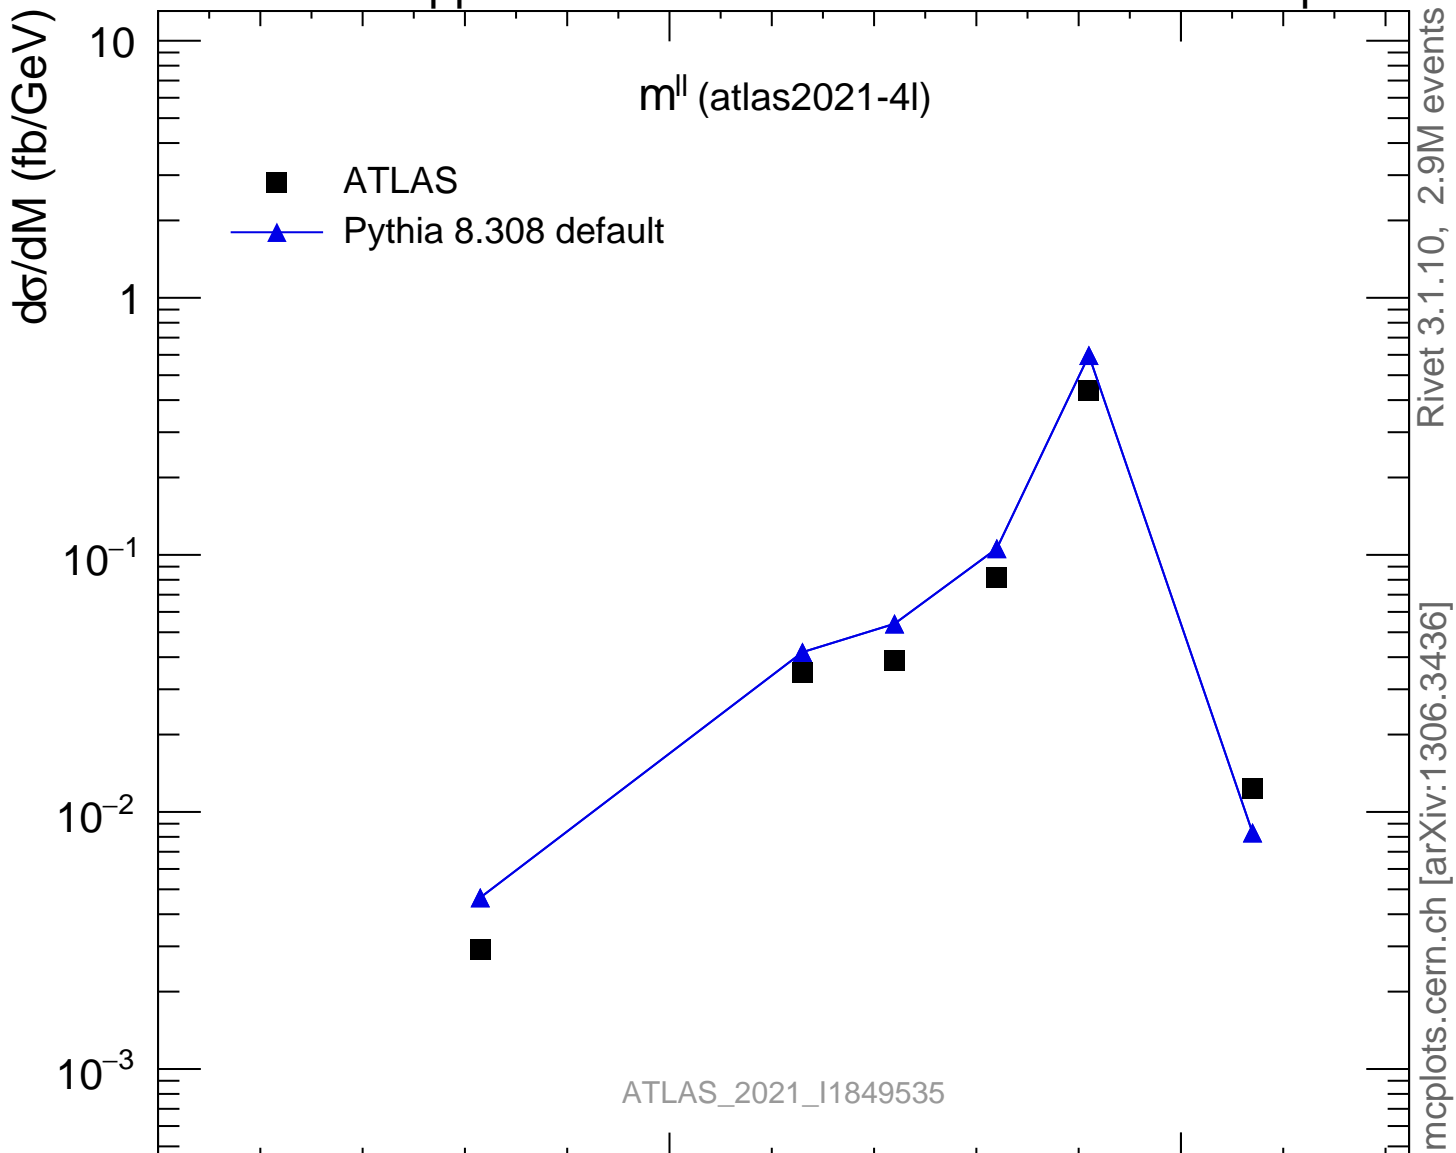

13000 GeV pp

4-lepton

Rivet 3.1.10, 2.9M events
mcplots.cern.ch [arXiv:1306.3436]