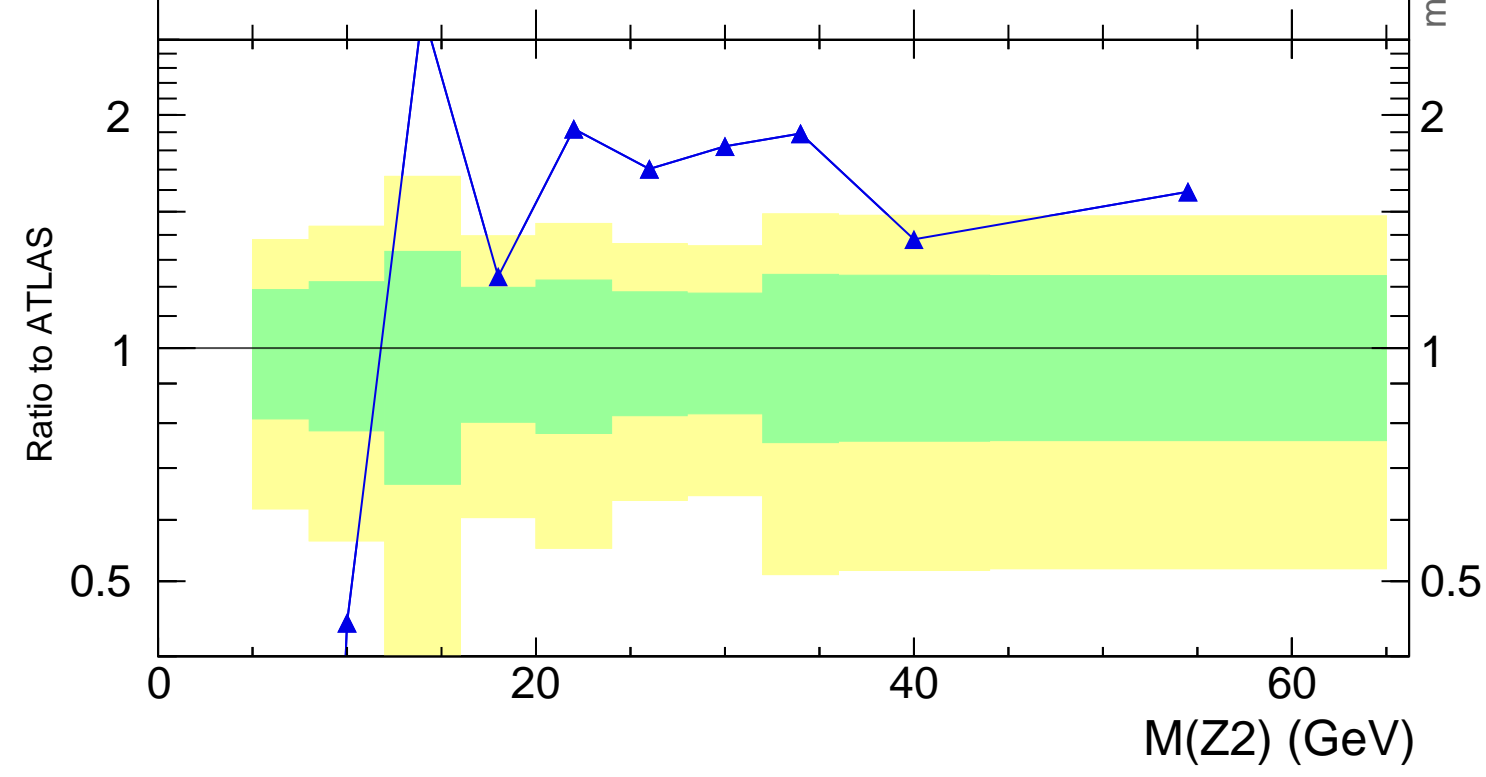

13000 GeV pp

4-lepton

ATLAS\_2021\_I1849535

Rivet 3.1.10, 2.9M events  
mcplots.cern.ch [arXiv:1306.3436]