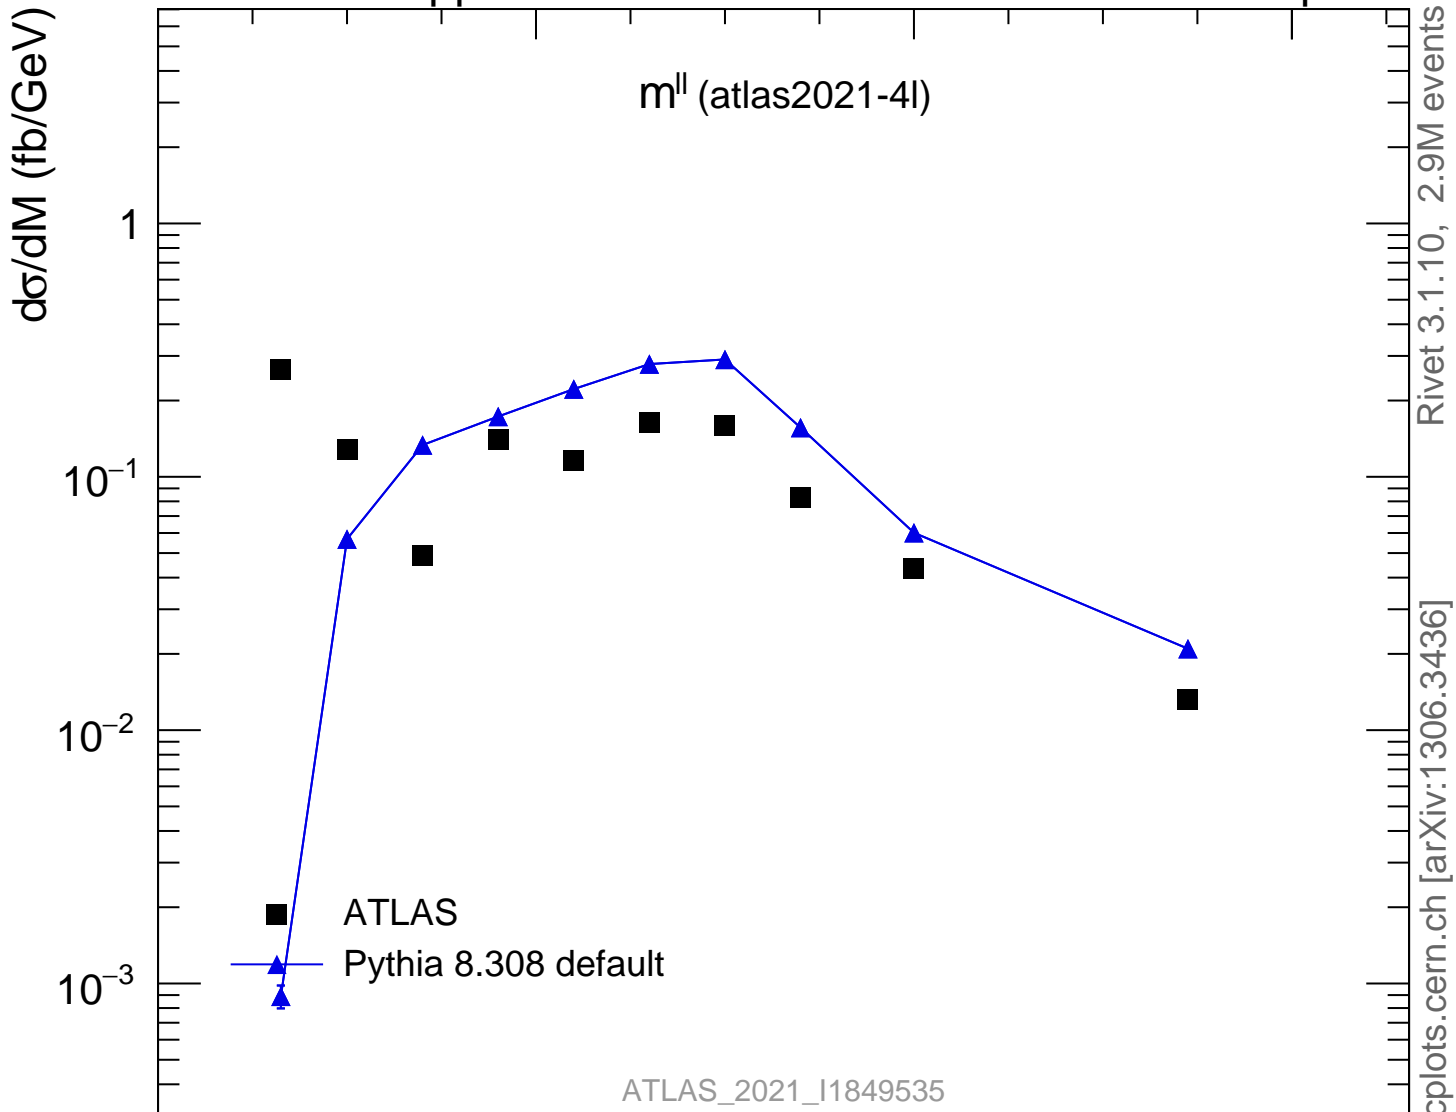

13000 GeV pp

4-lepton

ATLAS\_2021\_I1849535

Rivet 3.1.10, 2.9M events  
mcplots.cern.ch [arXiv:1306.3436]