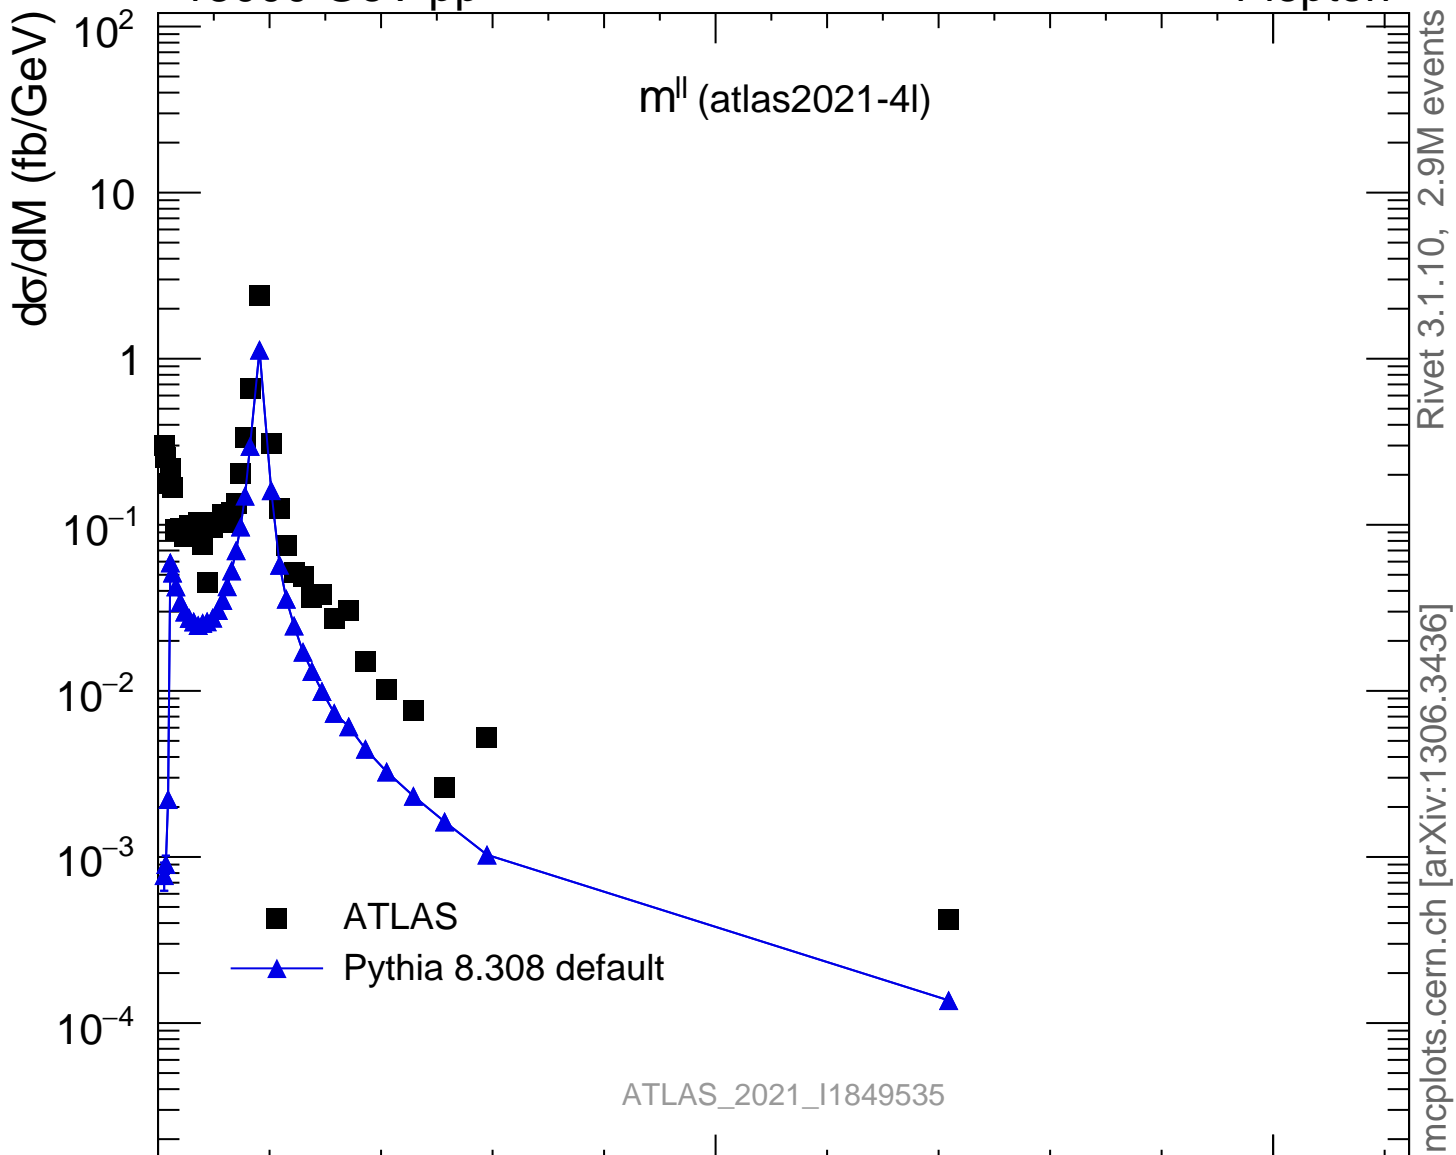

13000 GeV pp

4-lepton

Rivet 3.1.10, 2.9M events
mcplots.cern.ch [arXiv:1306.3436]