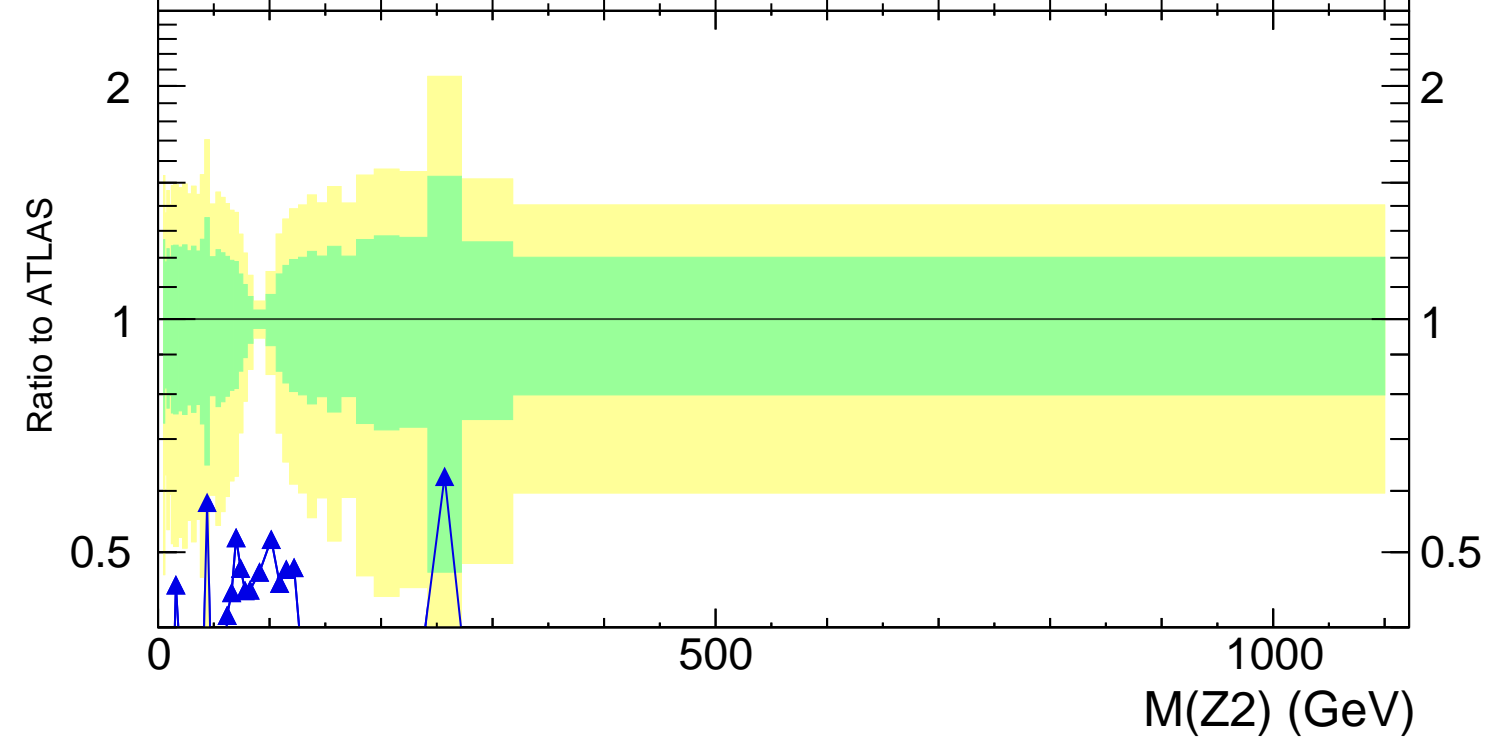

13000 GeV pp

4-lepton

Rivet 3.1.10, 2.9M events
mcplots.cern.ch [arXiv:1306.3436]