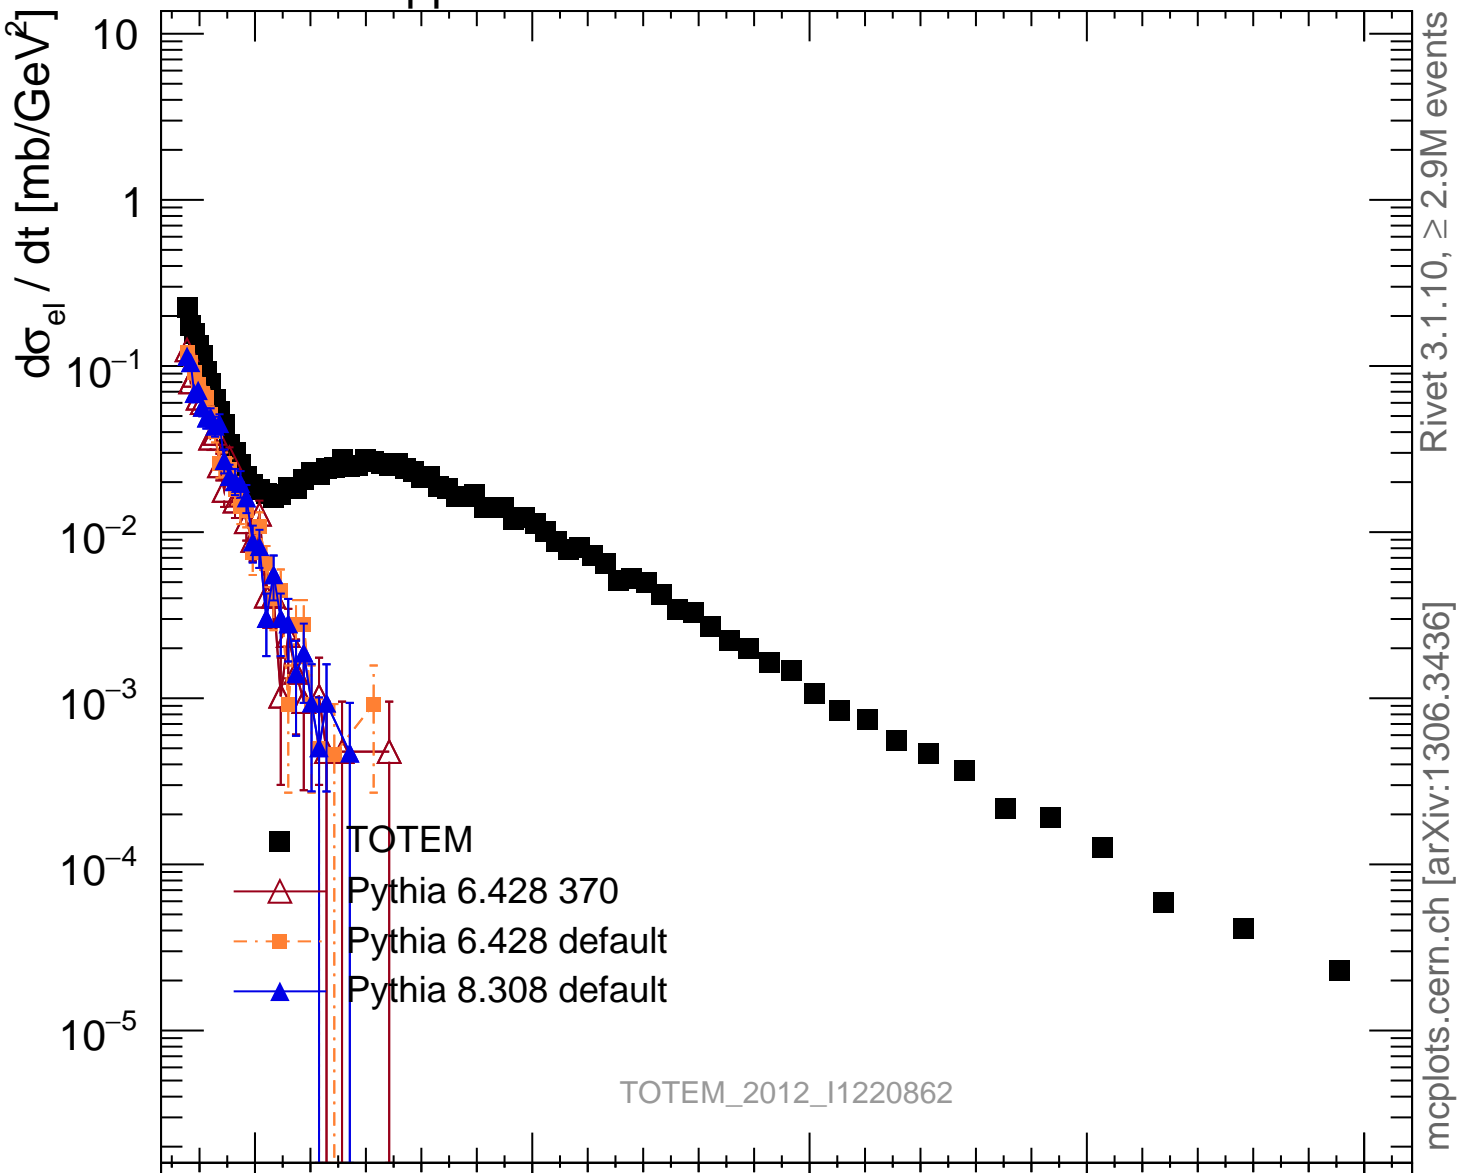

7000 GeV pp

Elastic

Rivet 3.1.10, ≥ 2.9M events

mcplots.cern.ch [arXiv:1306.3436]