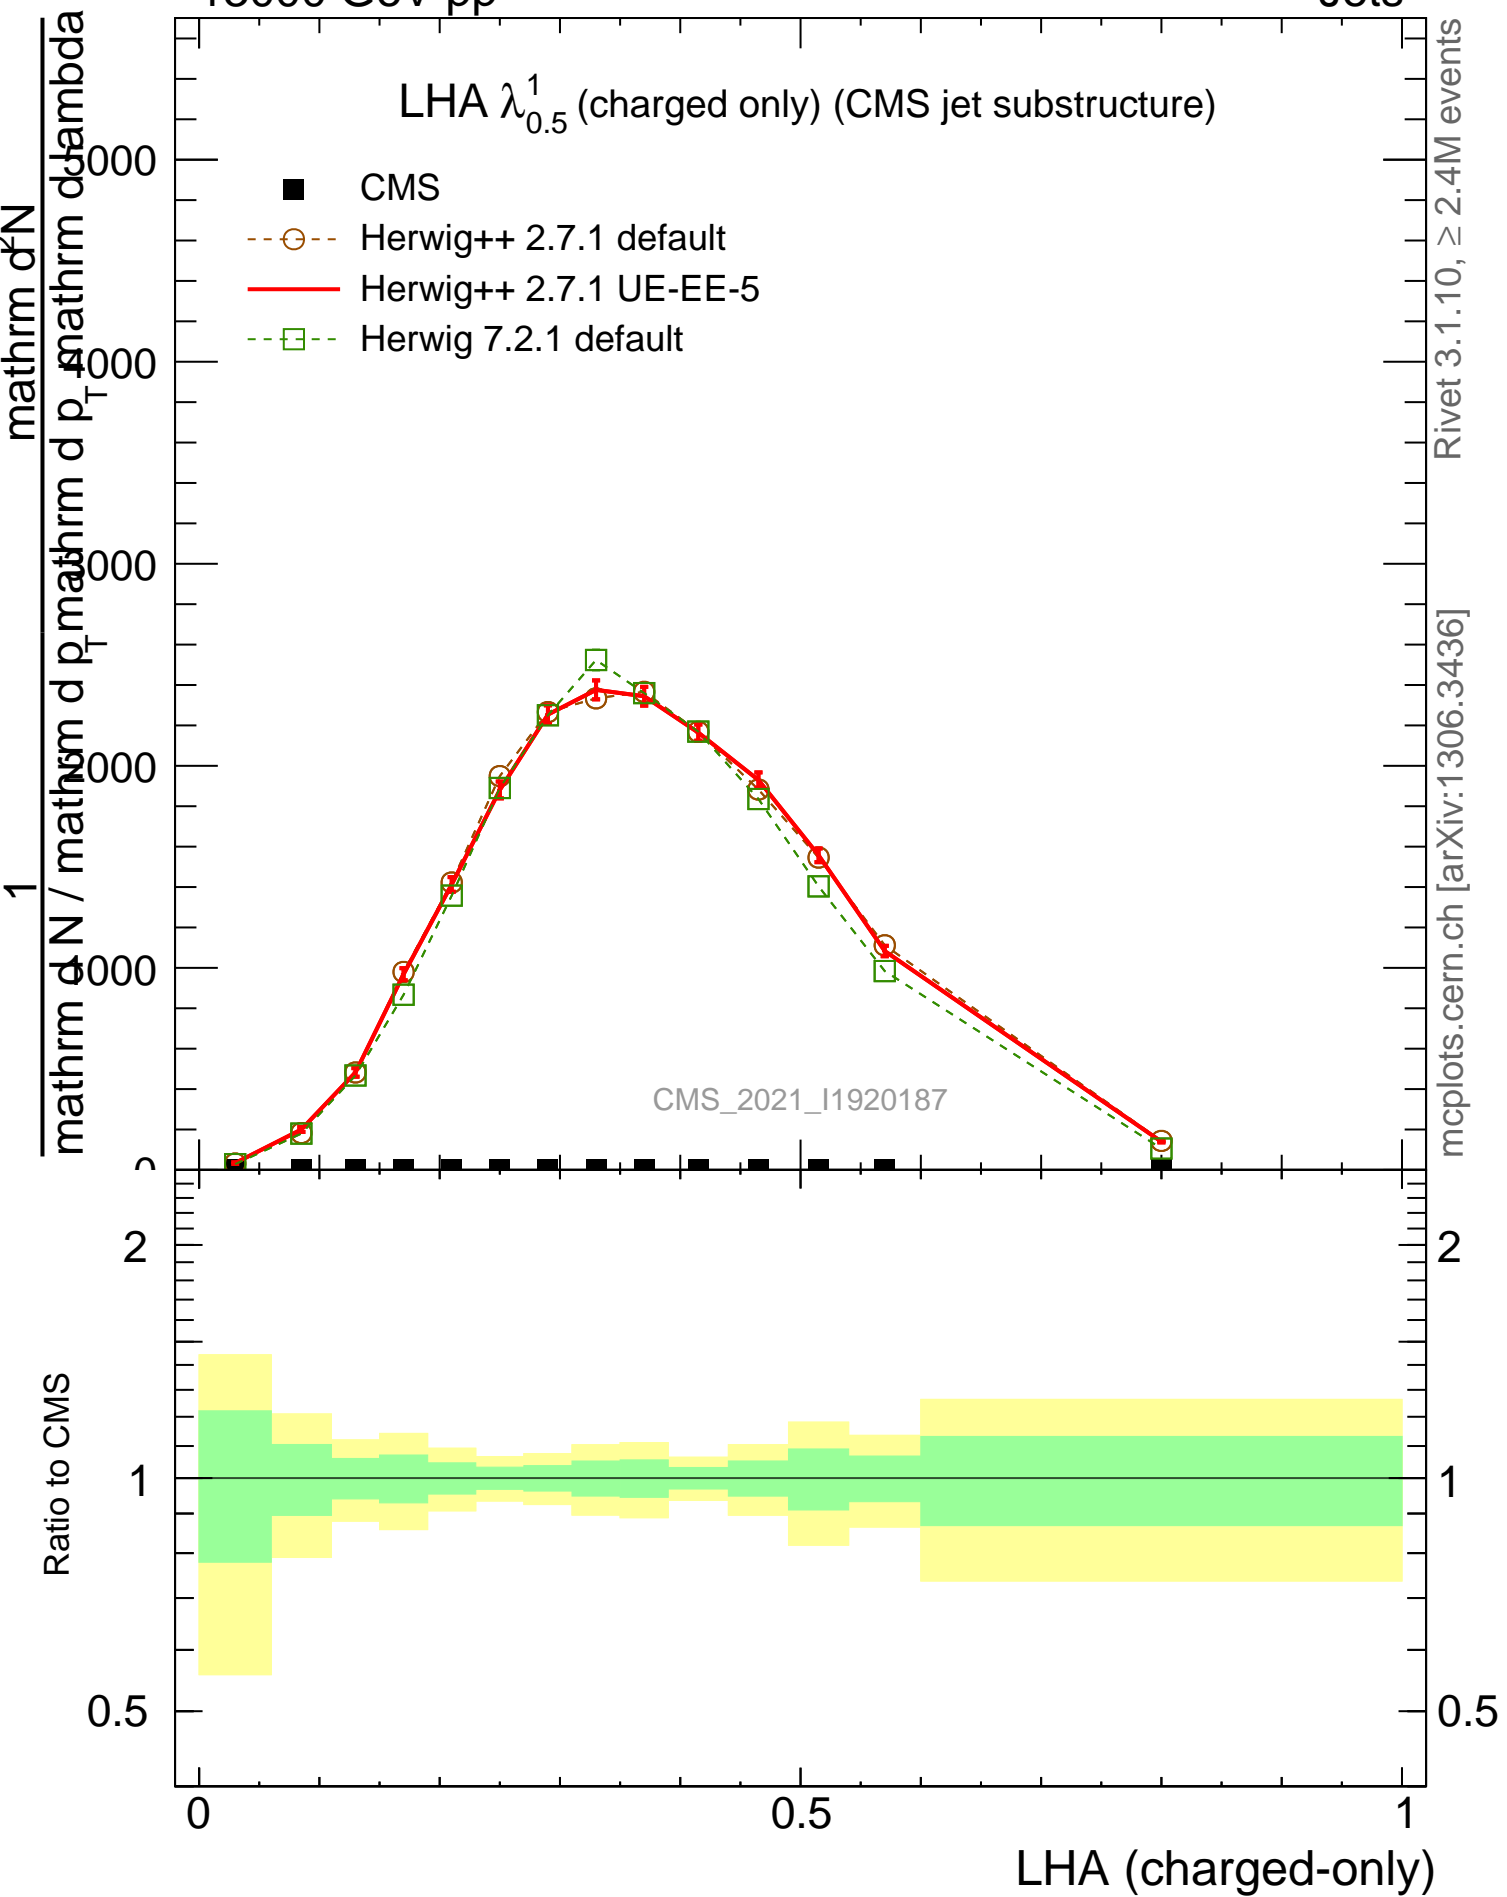

LHA  $\lambda_{0.5}^1$  (charged only) (CMS jet substructure)

- CMS
- Herwig++ 2.7.1 default
- Herwig++ 2.7.1 UE-EE-5
- Herwig 7.2.1 default

CMS\_2021\_I1920187

Rivet 3.1.10,  $\geq 2.4M$  events  
mcplots.cern.ch [arXiv:1306.3436]