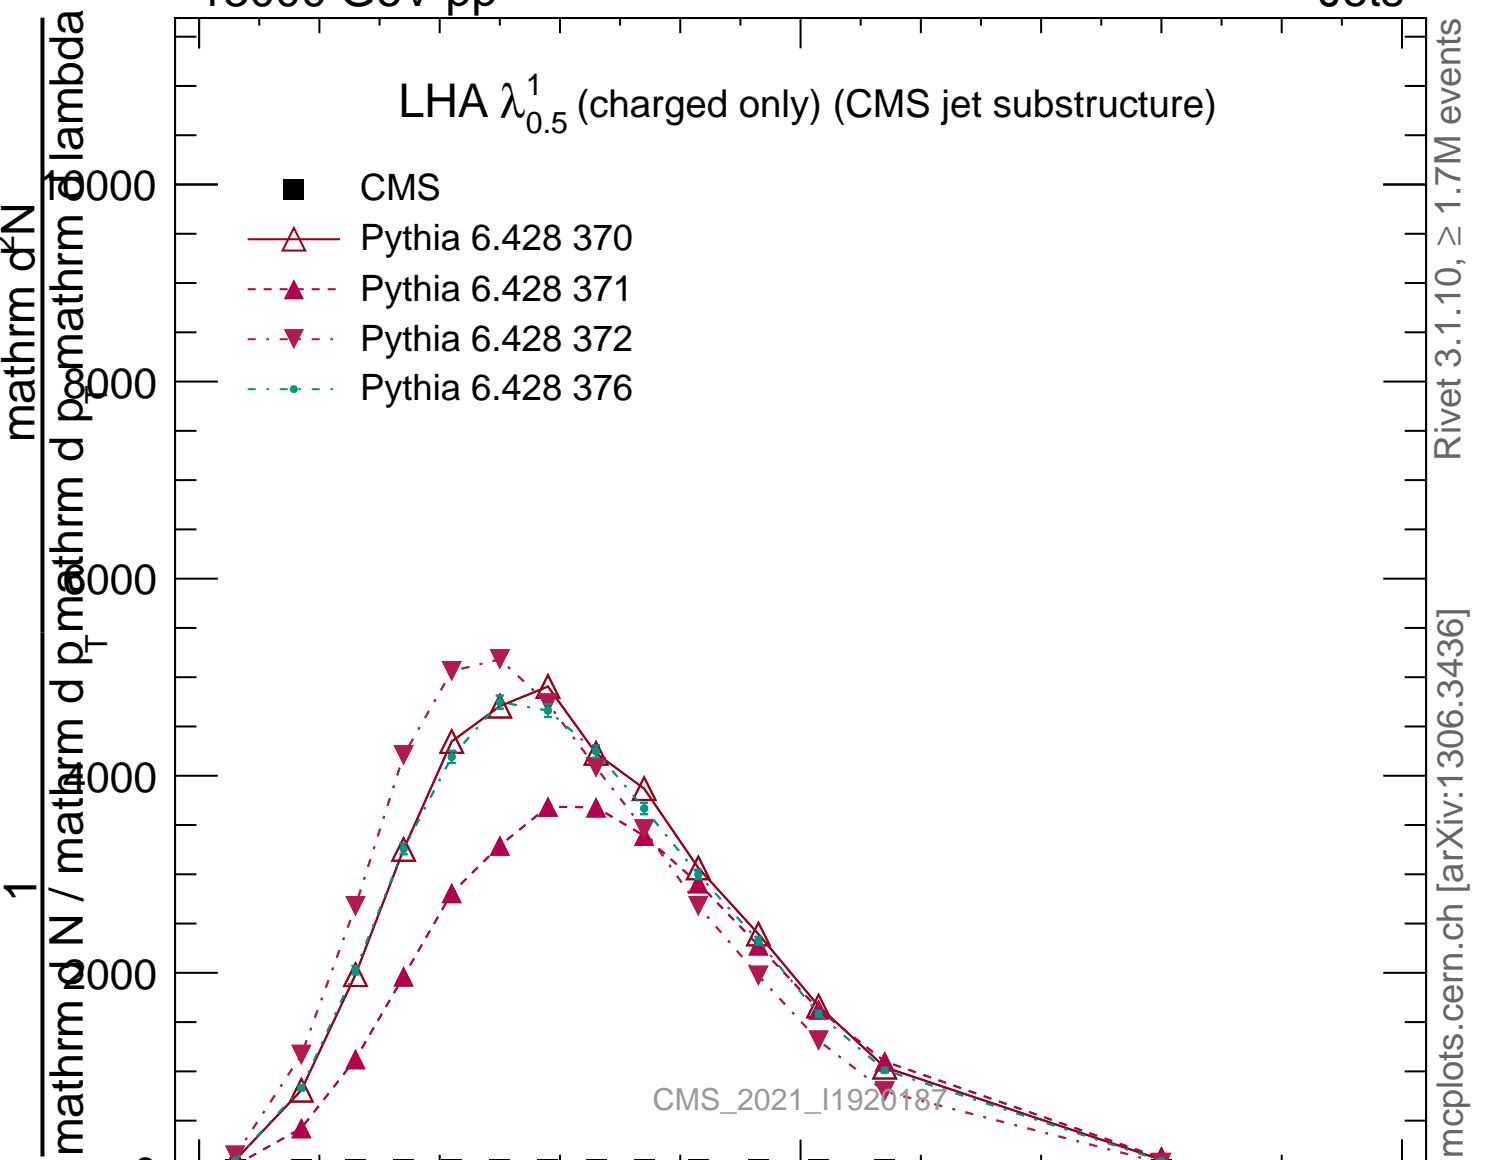

LHA $\lambda_{0.5}^1$ (charged only) (CMS jet substructure)

- CMS
- △— Pythia 6.428 370
- -▲- - Pythia 6.428 371
- -▼- - Pythia 6.428 372
- ···●··· Pythia 6.428 376

Rivet 3.1.10, ≥ 1.7M events

mcplots.cern.ch [arXiv:1306.3436]