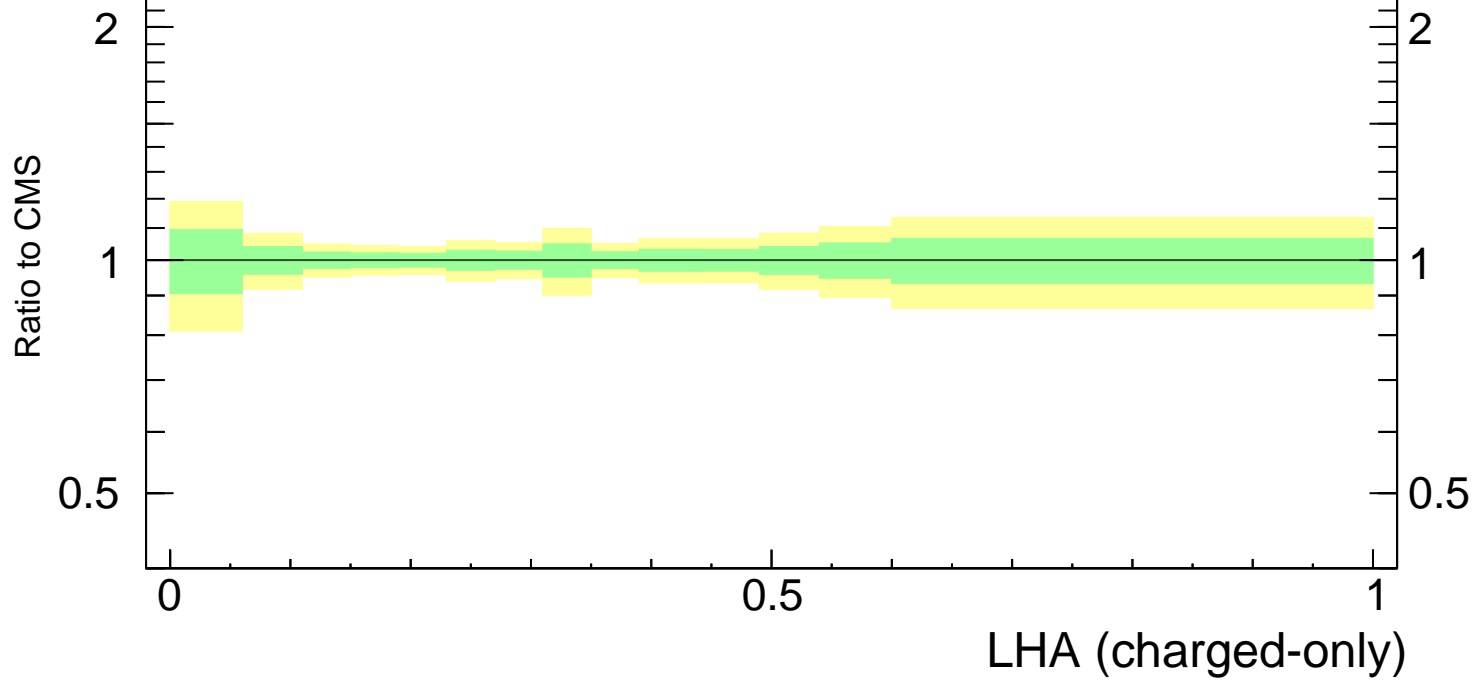

LHA $\lambda_{0.5}^1$ (charged only) (CMS jet substructure)

- CMS
- △— Pythia 6.428 370
- -▲- - Pythia 6.428 371
- -▼- - Pythia 6.428 372
- ···●··· Pythia 6.428 376

Rivet 3.1.10, ≥ 1.7M events

mcplots.cern.ch [arXiv:1306.3436]