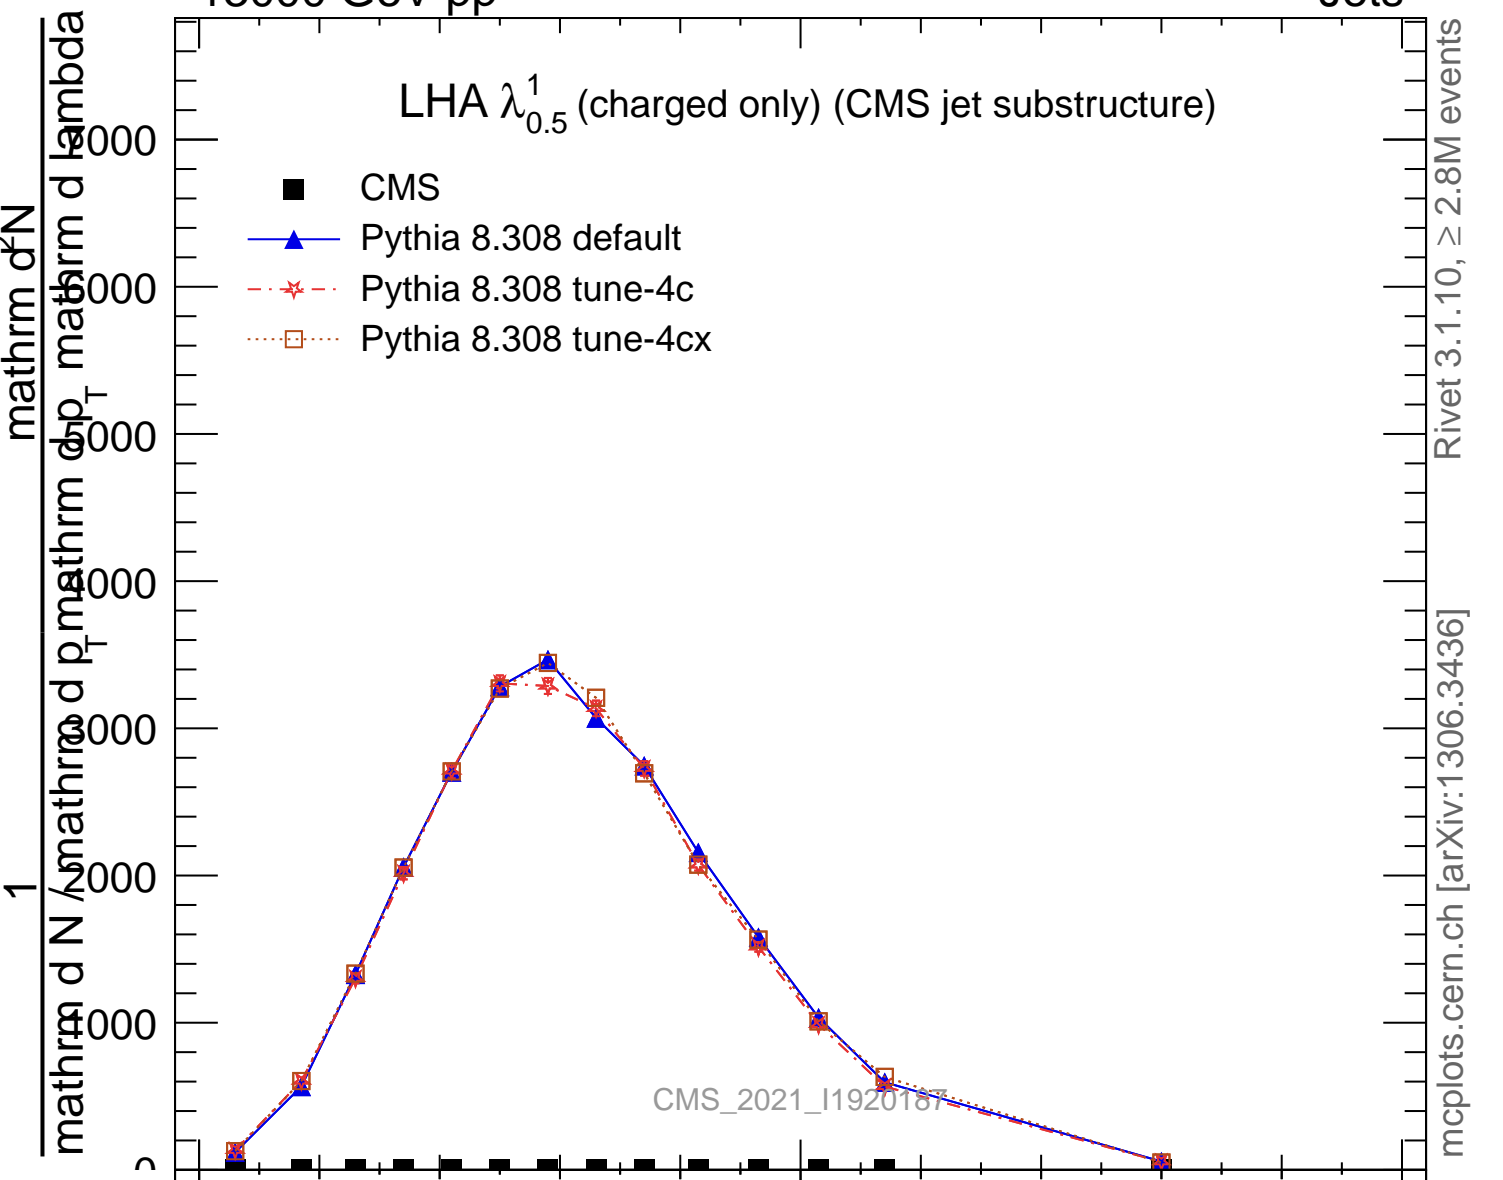

LHA $\lambda_{0.5}^1$ (charged only) (CMS jet substructure)

- CMS
- ▲ Pythia 8.308 default
- ★ Pythia 8.308 tune-4c
- Pythia 8.308 tune-4cx

CMS_2021_I1920187

Rivet 3.1.10, $\geq 2.8M$ events
mcplots.cern.ch [arXiv:1306.3436]