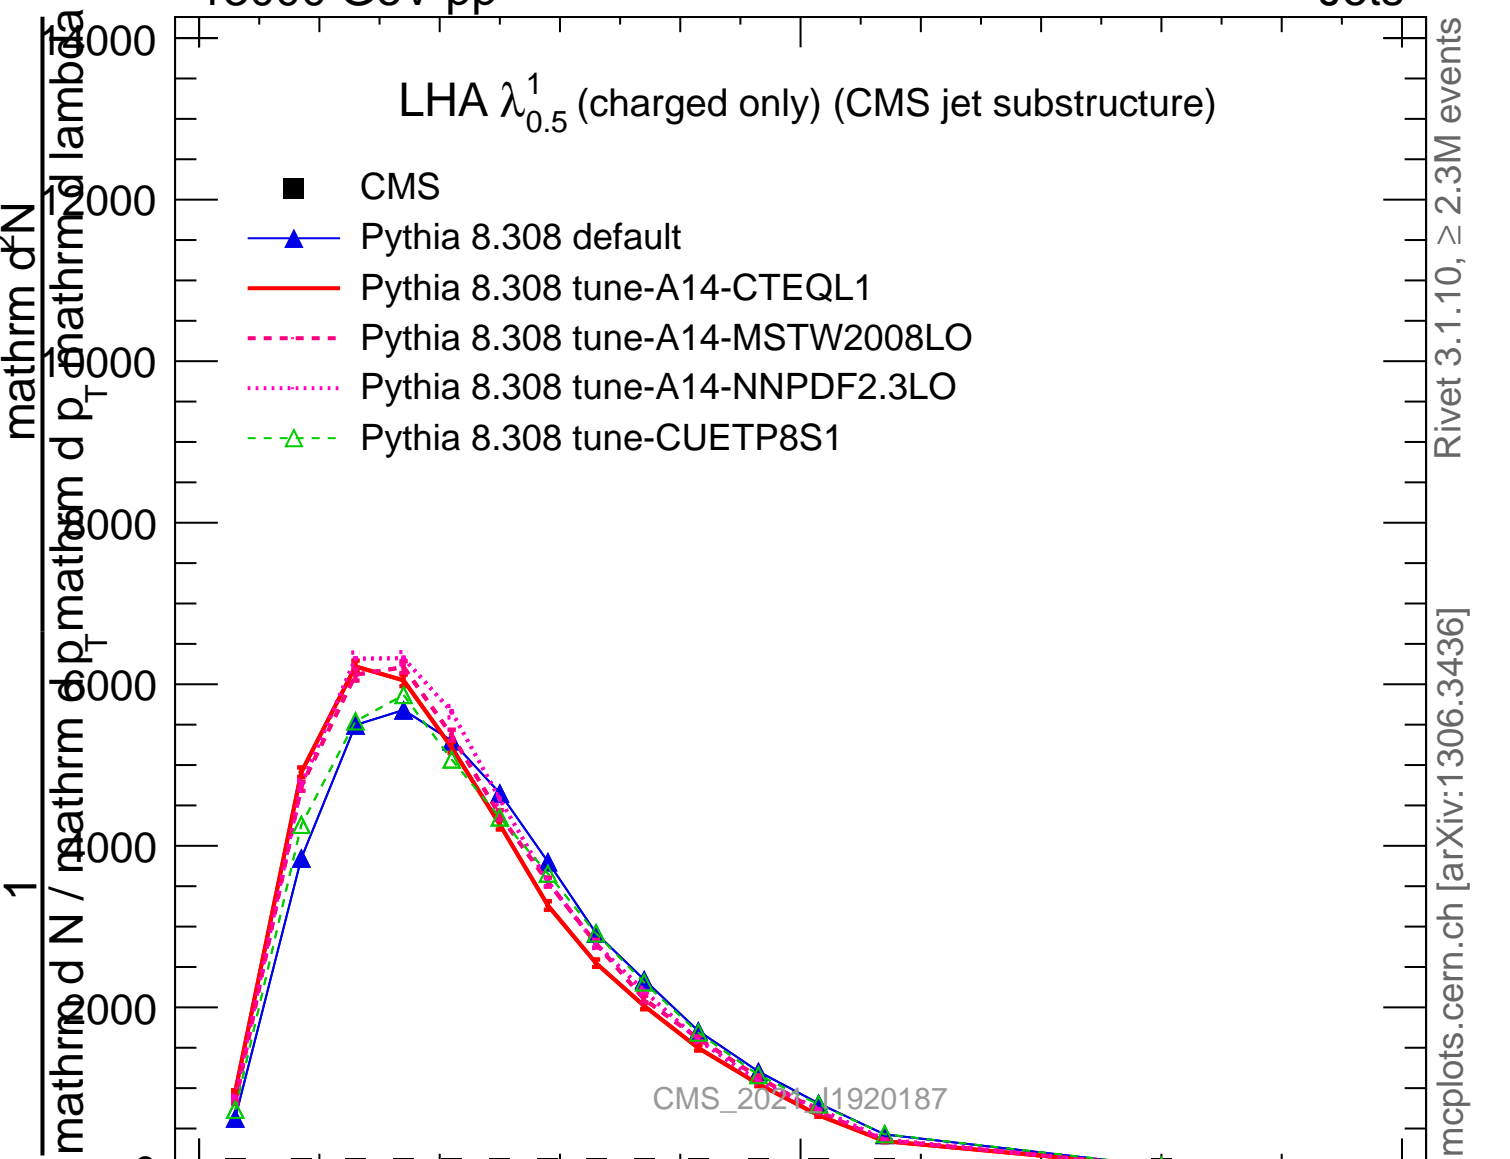

LHA $\lambda_{0.5}^1$ (charged only) (CMS jet substructure)

- CMS
- ▲ Pythia 8.308 default
- Pythia 8.308 tune-A14-CTEQL1
- - - Pythia 8.308 tune-A14-MSTW2008LO
- ⋯ Pythia 8.308 tune-A14-NNPDF2.3LO
- - Δ Pythia 8.308 tune-CUETP8S1

Rivet 3.1.10, ≥ 2.3M events

mcplots.cern.ch [arXiv:1306.3436]