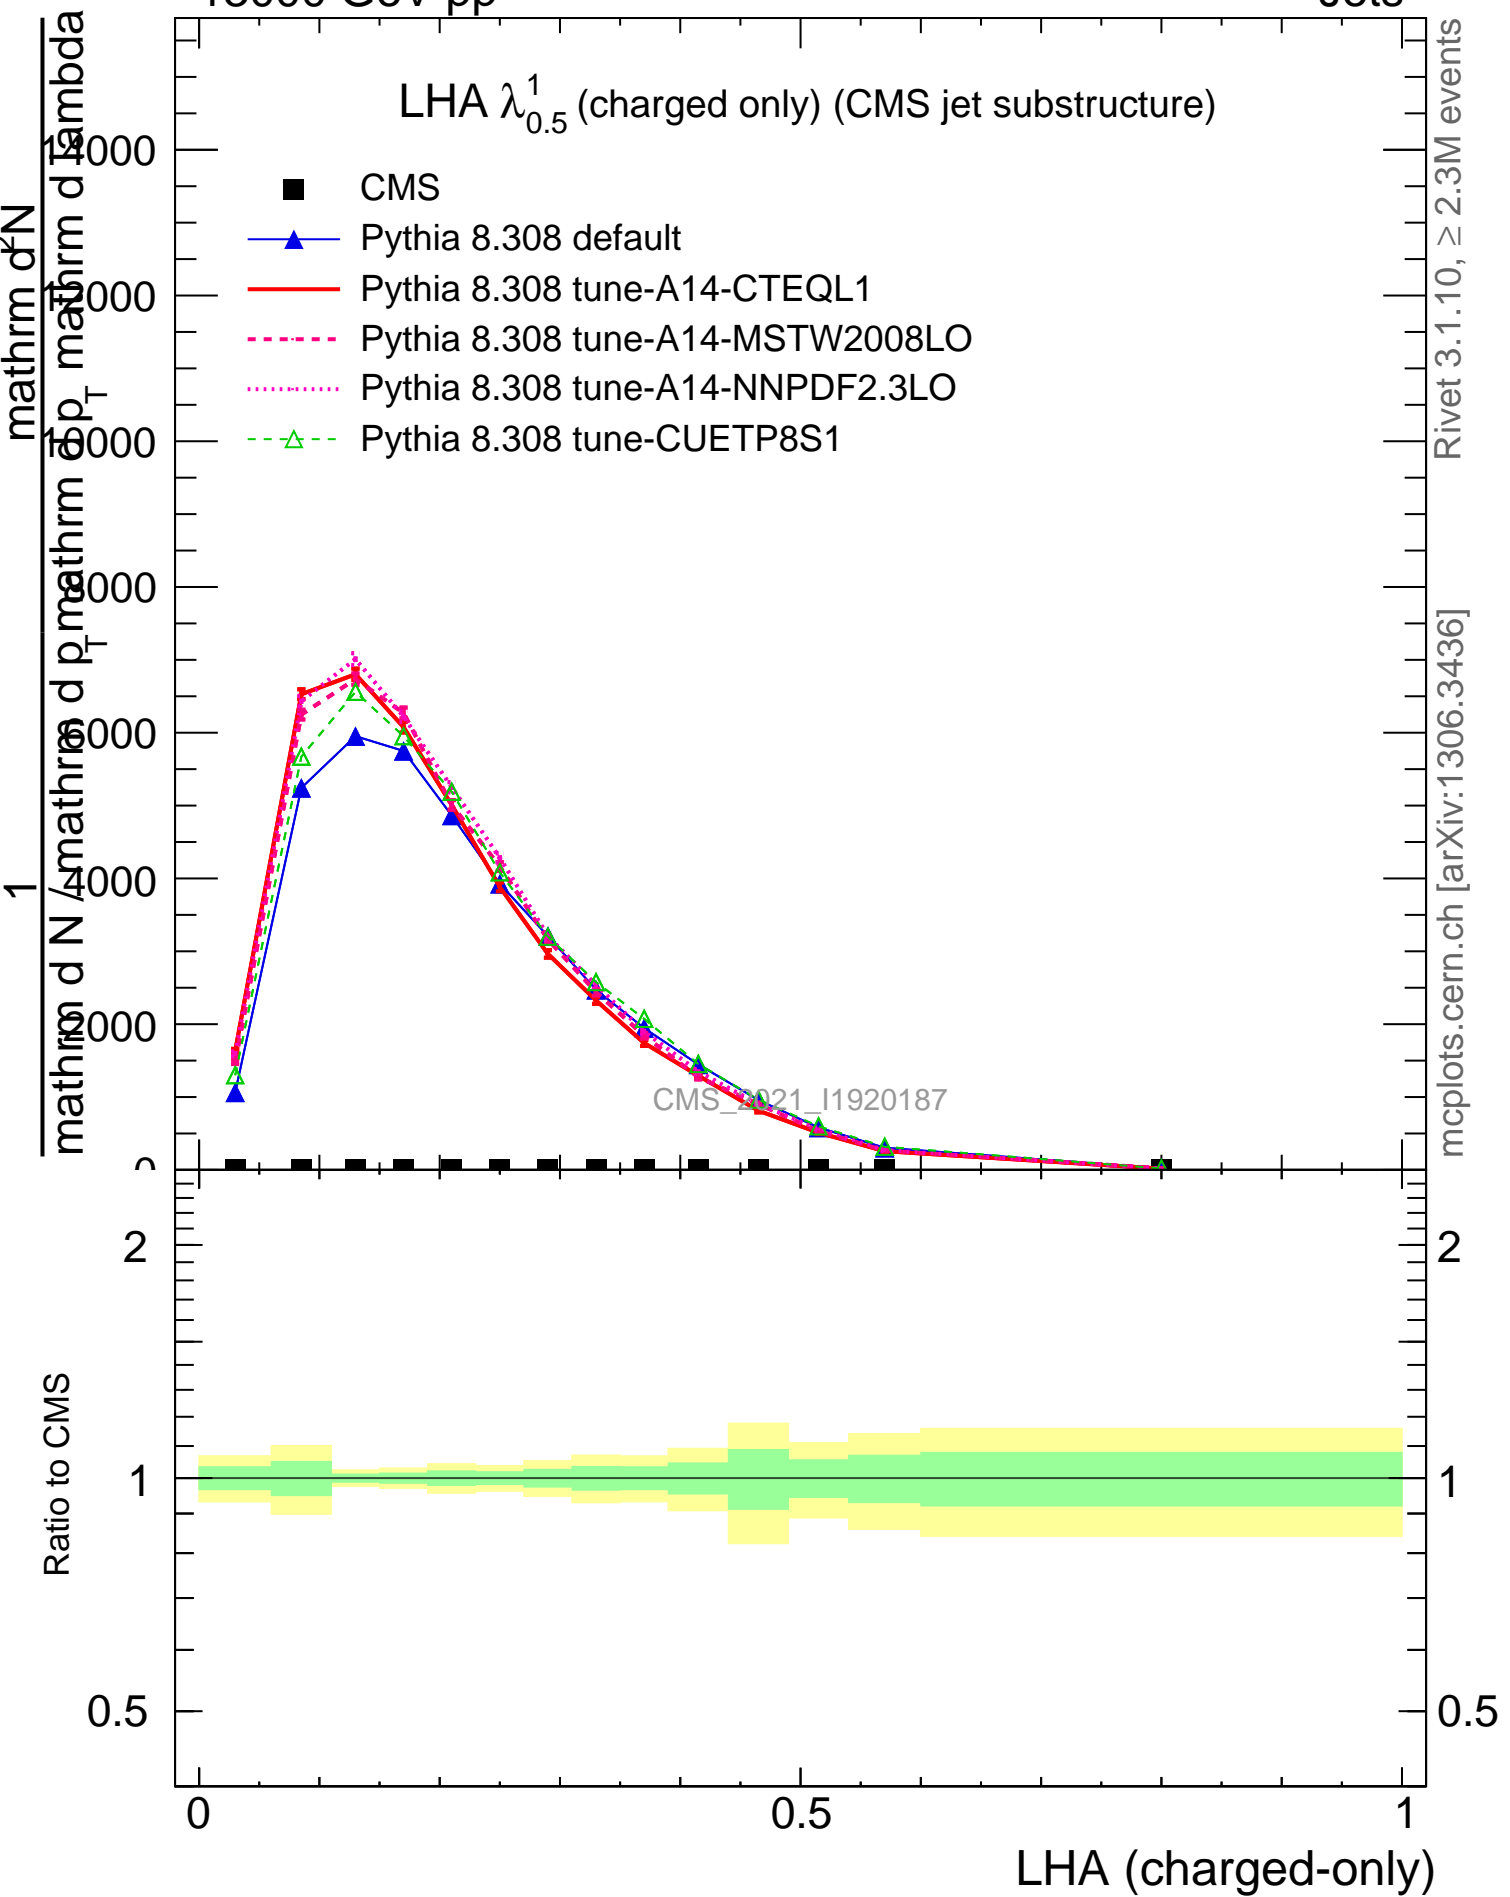

LHA  $\lambda_{0.5}^1$  (charged only) (CMS jet substructure)

- CMS
- ▲ Pythia 8.308 default
- Pythia 8.308 tune-A14-CTEQL1
- - - Pythia 8.308 tune-A14-MSTW2008LO
- ⋯ Pythia 8.308 tune-A14-NNPDF2.3LO
- - Δ Pythia 8.308 tune-CUETP8S1

CMS\_2021\_11920187

Rivet 3.1.10, ≥ 2.3M events  
mcplots.cern.ch [arXiv:1306.3436]