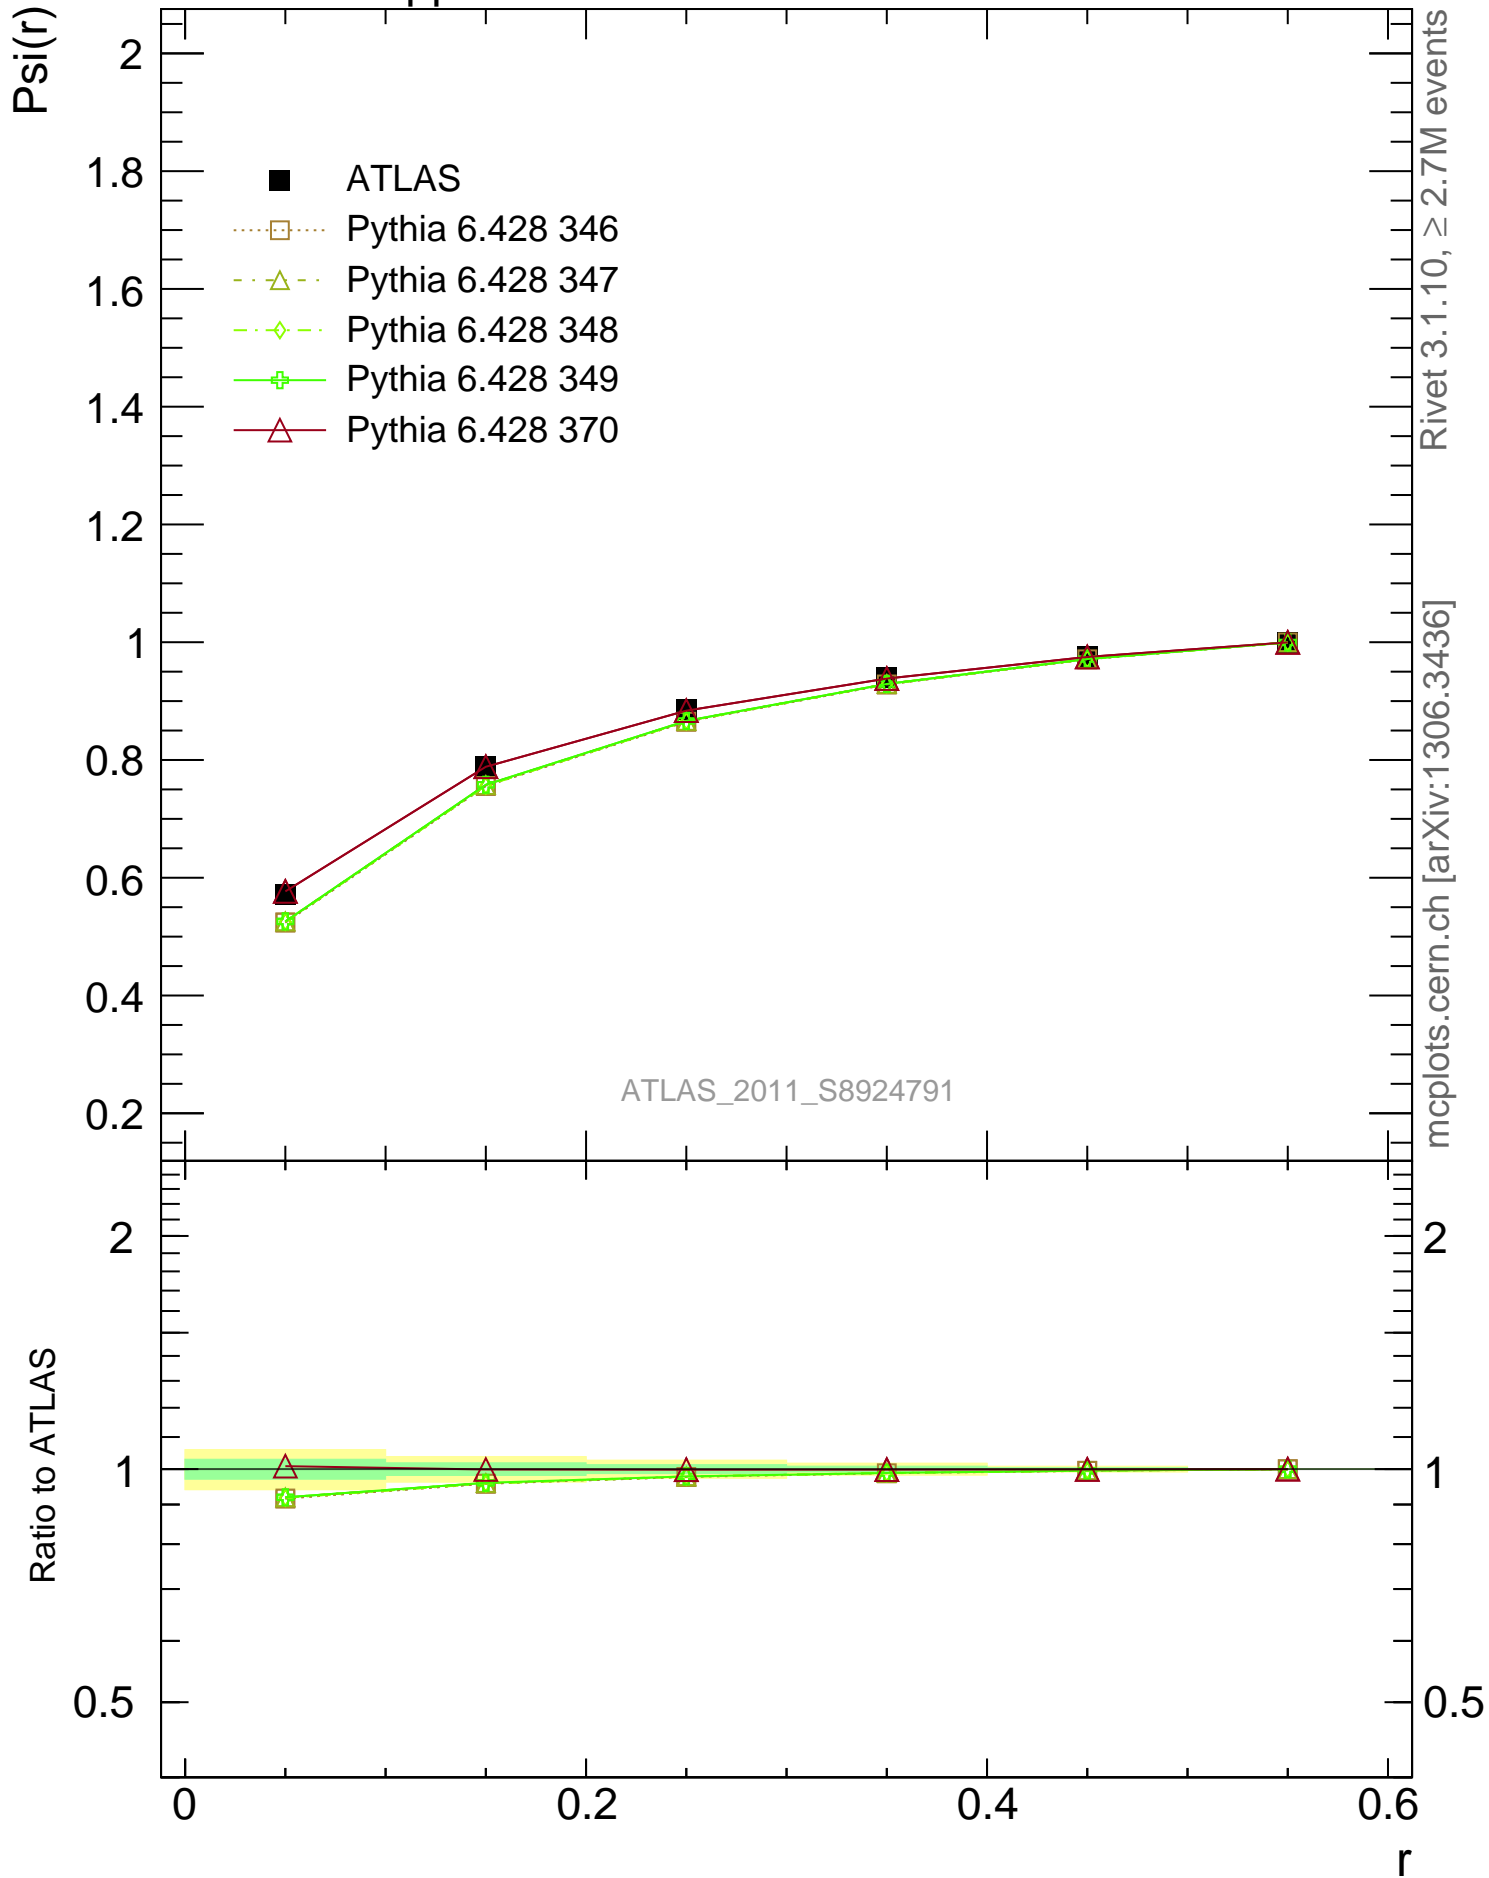

7000 GeV pp

Jets

ATLAS\_2011\_S8924791

Rivet 3.1.10,  $\geq 2.7M$  events  
mcplots.cern.ch [arXiv:1306.3436]