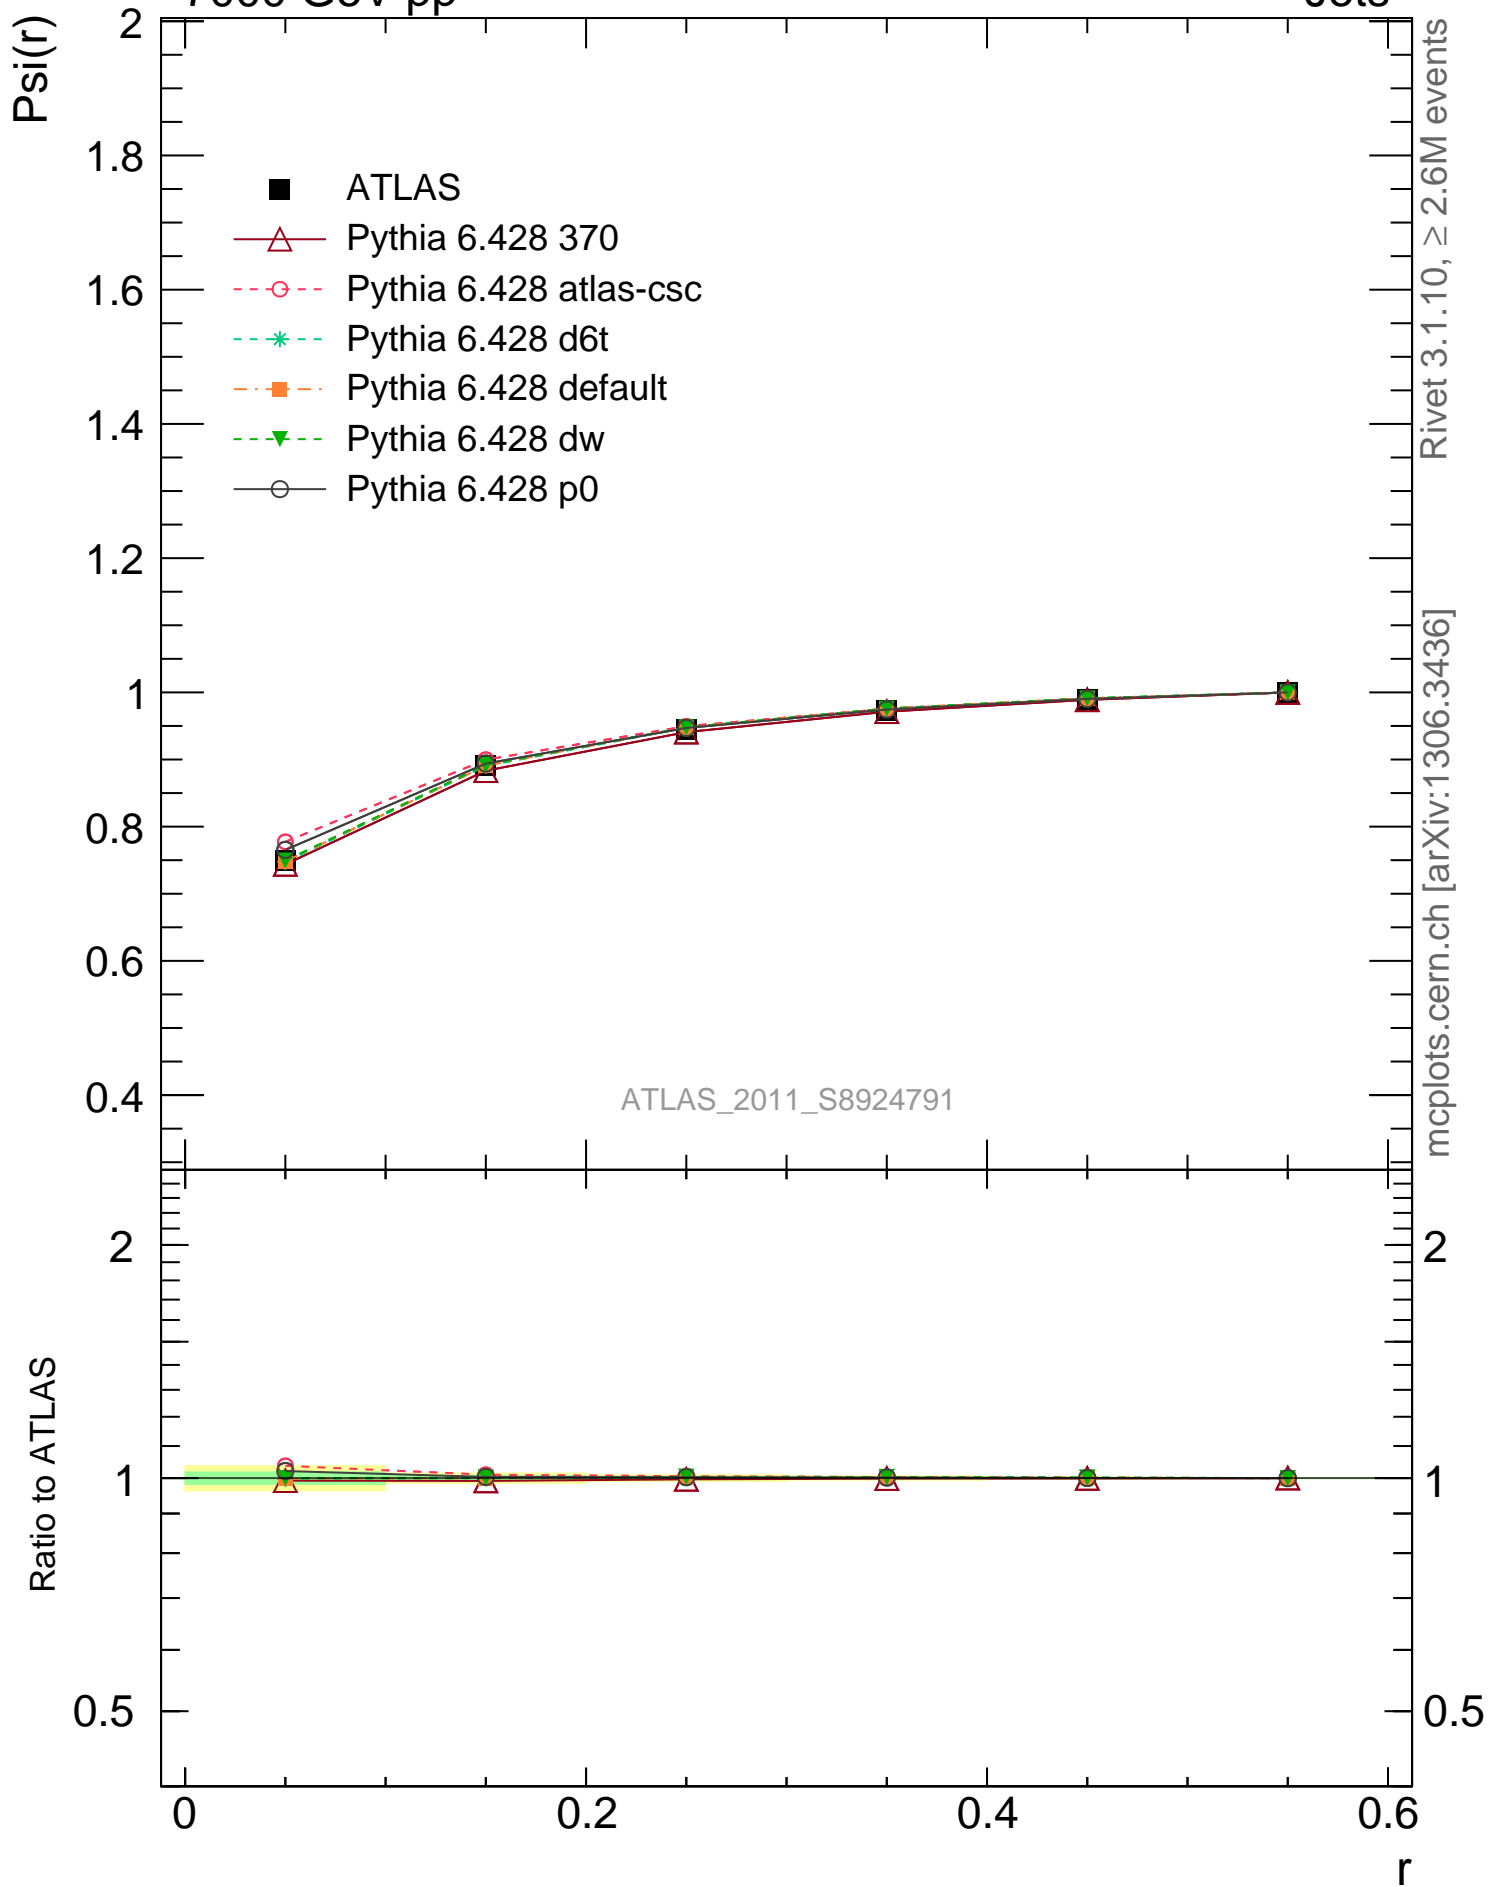

7000 GeV pp

Jets

ATLAS\_2011\_S8924791

Rivet 3.1.10,  $\geq 2.6M$  events  
mcplots.cern.ch [arXiv:1306.3436]