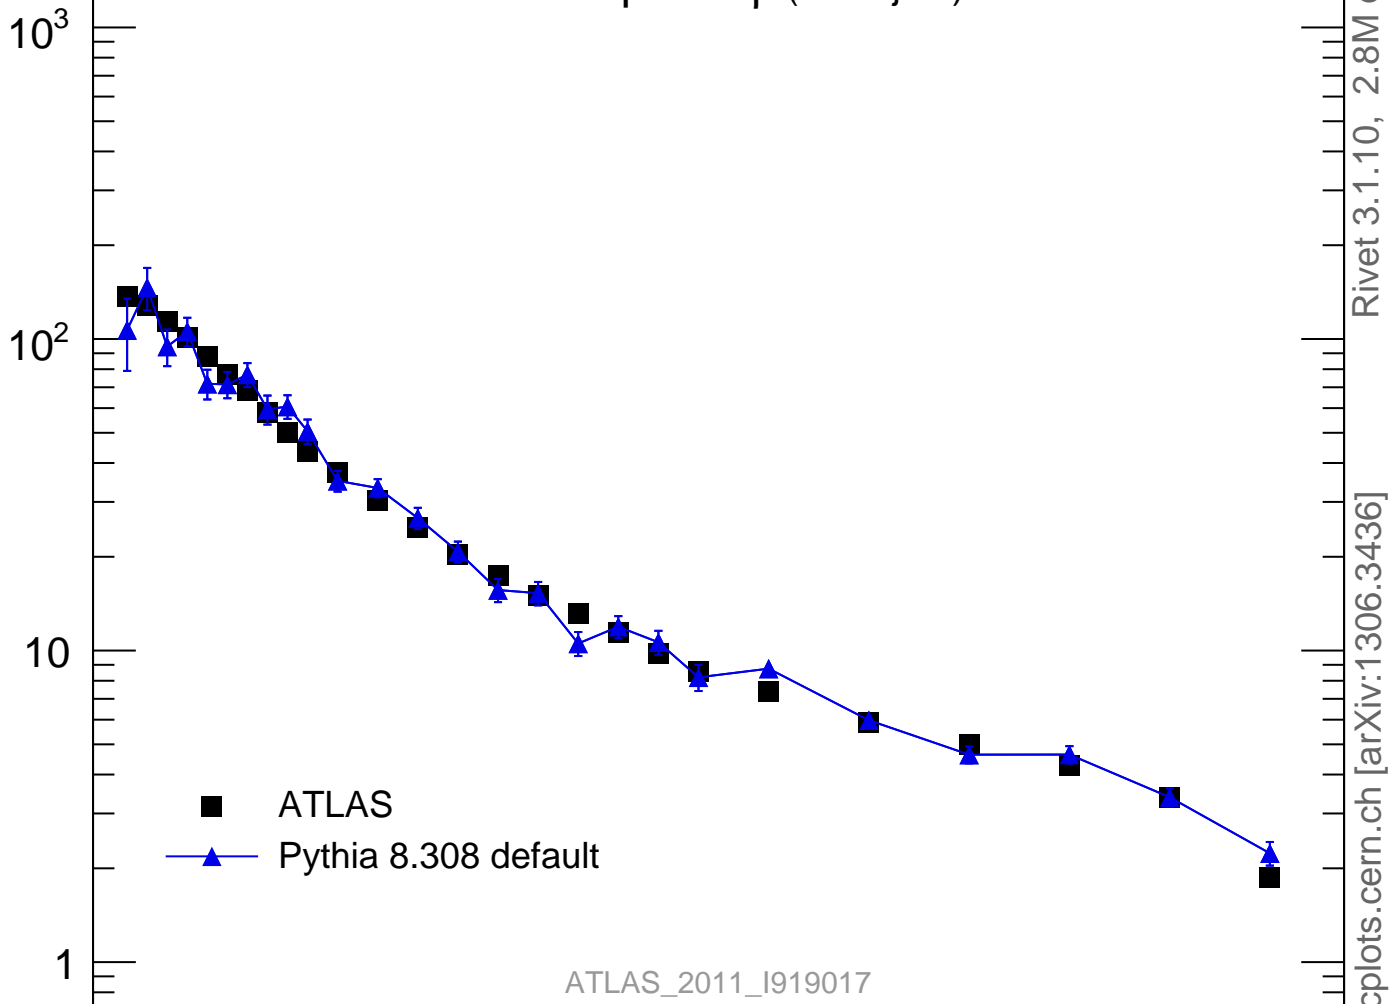

Radial profile ρ (track jets)

Rivet 3.1.10, 2.8M events
mcplots.cern.ch [arXiv:1306.3436]