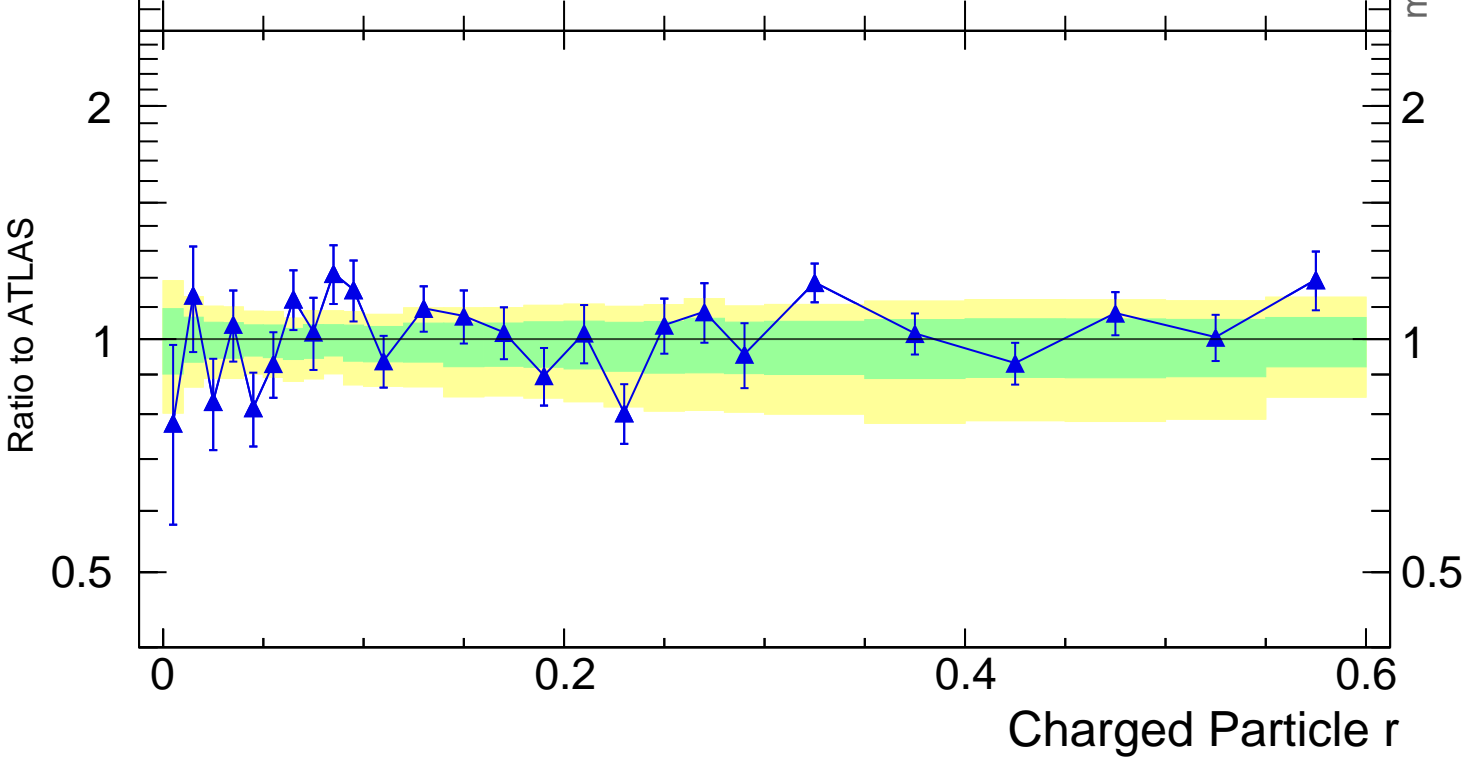

Radial profile ρ (track jets)

Rivet 3.1.10, 2.8M events
mcplots.cern.ch [arXiv:1306.3436]