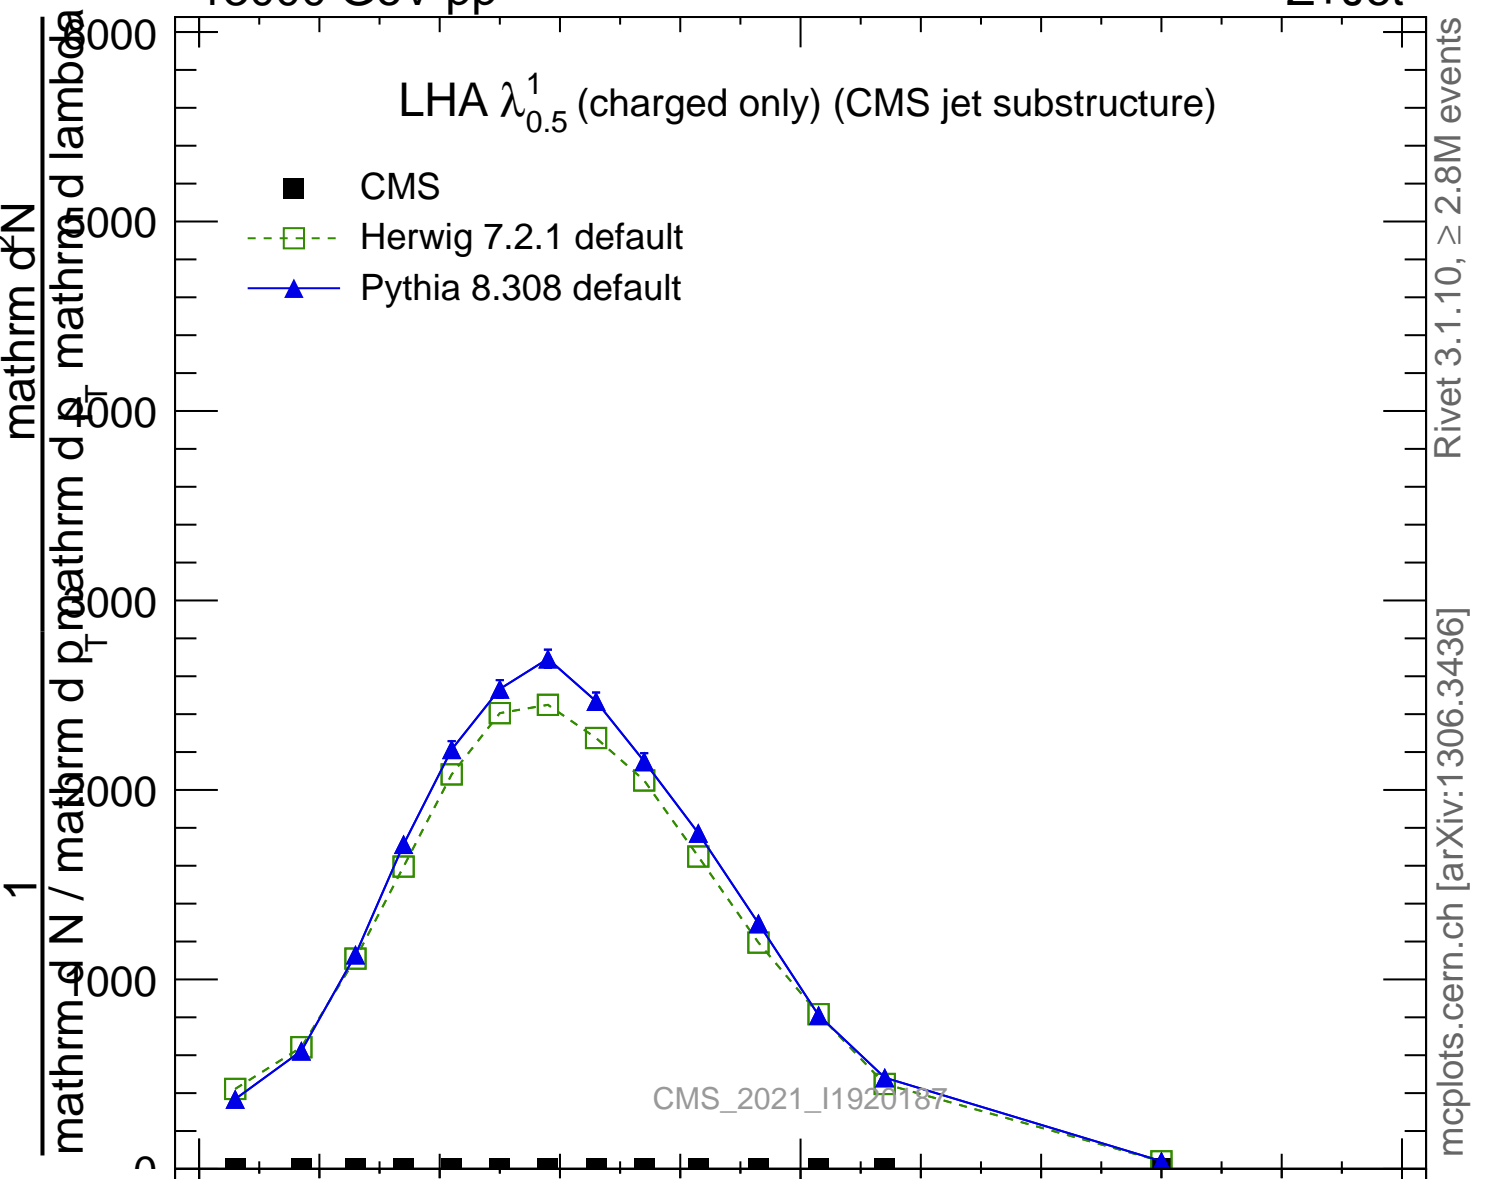

LHA $\lambda_{0.5}^1$ (charged only) (CMS jet substructure)

- CMS
- Herwig 7.2.1 default
- ▲— Pythia 8.308 default

CMS_2021_I1920187