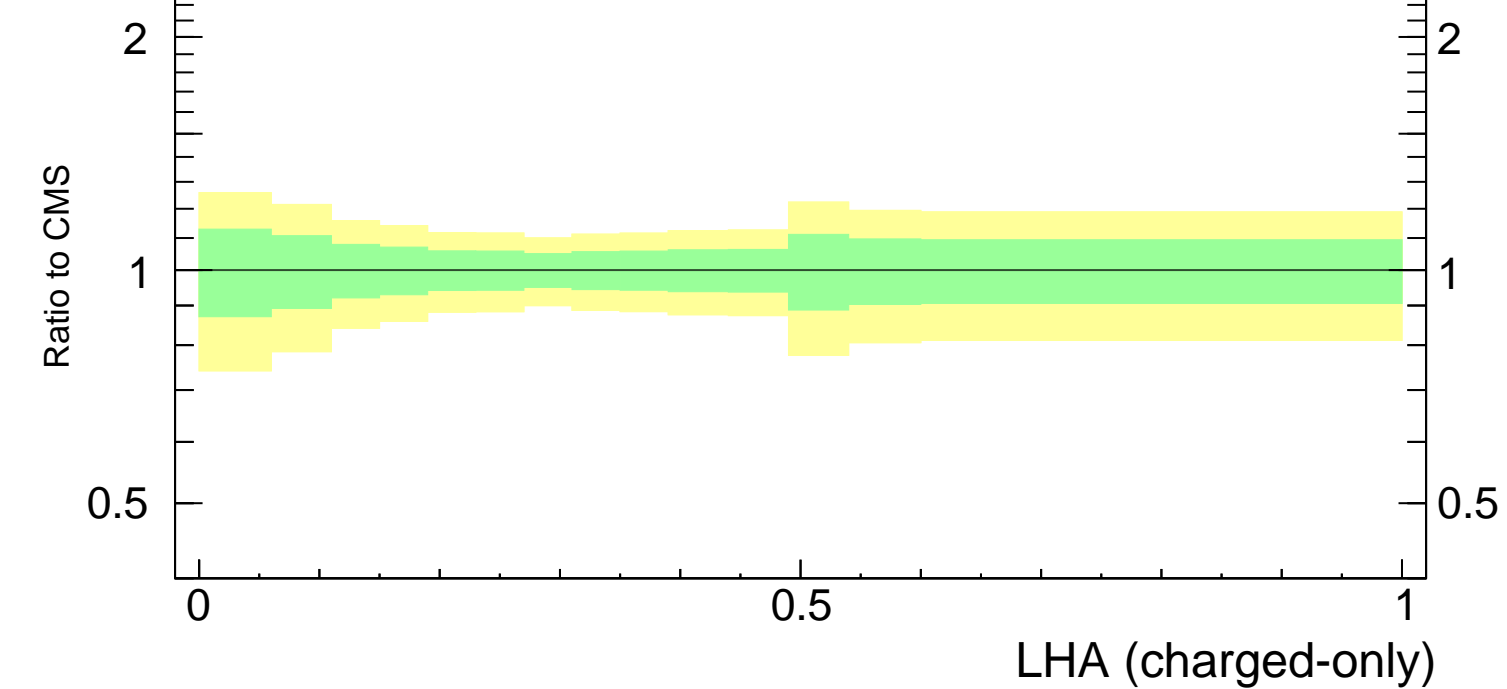

LHA $\lambda_{0.5}^1$ (charged only) (CMS jet substructure)

- CMS
- Herwig 7.2.1 default
- ▲— Pythia 8.308 default

CMS_2021_I1920187